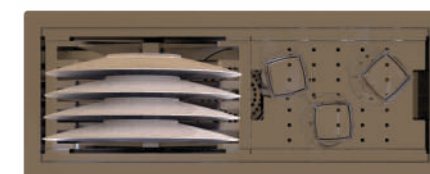

Sink: 780 mm × 500 mm
Bowl: Ø 420 mm × 200 mm

Installation

Toughened Glass Chopping Board

Vegetable Colander | For Quarter Bowl | SS 304 - 1mm

Vegetable Colander | SS 304-1mm

ACCESSORIES

Drying Channel 500

Drying Channel 1000