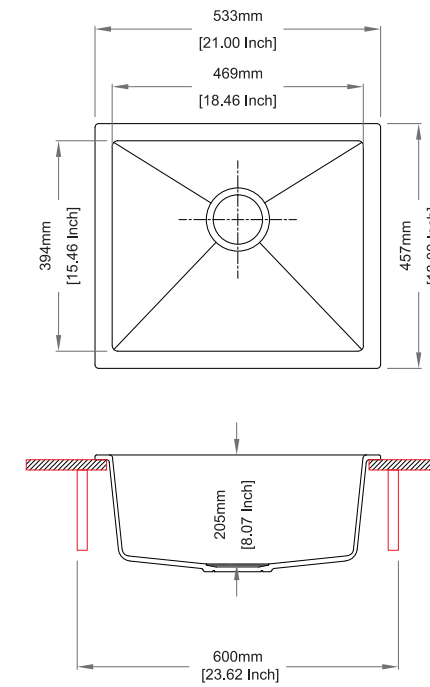

Dimensions

Sink: 900 mm × 500 mm
Left Bowl: 465 mm × 443 mm × 230 mm
Right Bowl: 325 mm × 443 mm × 230 mm

Installation

LARGO 4520

Quartz sink with
double bowls

nera

Colours

Dimensions

Under Mount

**SINGLE
BOWL
SERIES**

BAR SINK

Quartz sink with
single bowl

Snova

Colours

Dimensions

Sink: 457 mm × 406 mm
Bowl: 381 mm × 330 mm × 200 mm

Dimensions

Sink: 457 mm × 406 mm
Bowl: 417 mm × 363 mm × 203 mm

Installation

SALSA

Quartz sink with
single bowl

snova

Colours

Dimensions

Sink: 533 mm × 457 mm
Bowl: 469 mm × 394 mm × 205 mm

Installation

Top Mount

Flush Mount

Under Mount

NEO SALSA

Quartz sink with
single bowl

champagne