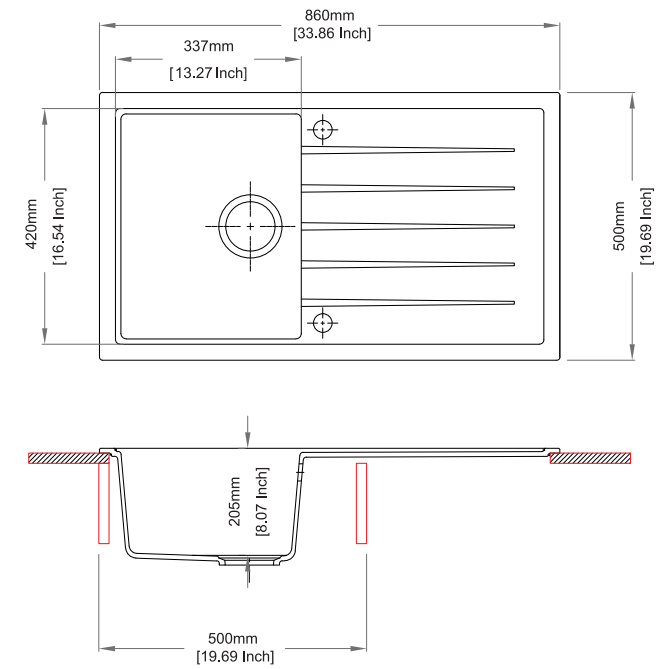

Dimensions

Sink: 1160 mm × 500 mm
Double Bowls: 323 mm × 430 mm × 210 mm

Installation

VIVALDI
SERIES

VIVALDI D100 S

Quartz sink with
single bowl + short drainer

espresso

Colours

Dimensions

Sink: 780 mm × 500 mm
Single Bowl: 347 mm × 440 mm × 205 mm

Installation

VIVALDI D100

Quartz sink with
single bowl + drainer

snova

Colours

Dimensions

Sink: 860 mm × 500 mm
Single Bowl: 337 mm × 420 mm × 205 mm

Installation

VIVALDI D100 I

Quartz sink with
single bowl + drainer

croma

Colours

Dimensions

Sink: 914 mm × 457 mm
Single Bowl: 483 mm × 397 mm × 216 mm