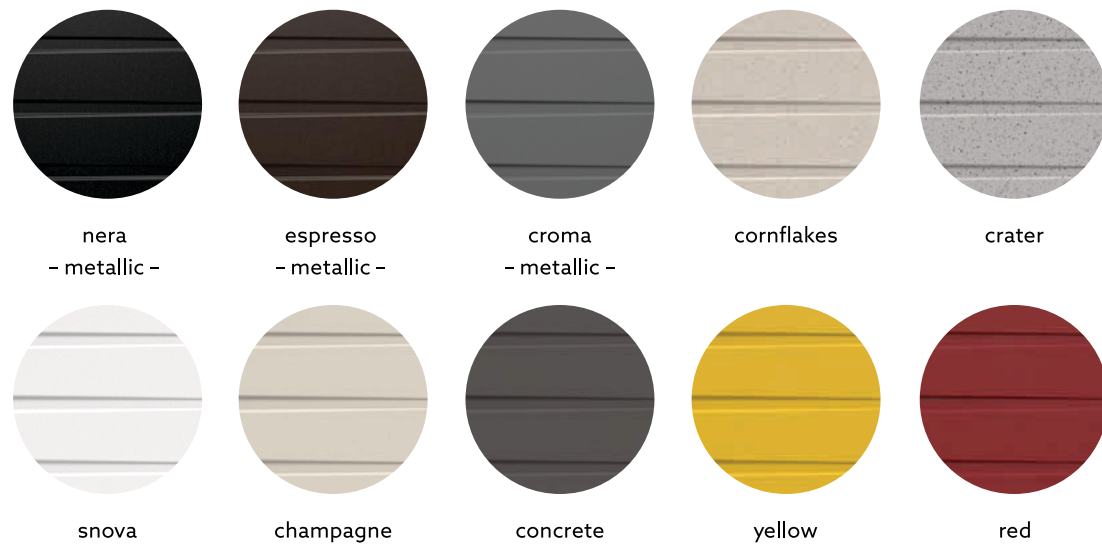

Dimensions

Sink: 780 mm × 500 mm
Single Bowl: 347 mm × 440 mm × 205 mm

Installation

VIVALDI D100

Quartz sink with
single bowl + drainer

snova

Colours

Dimensions