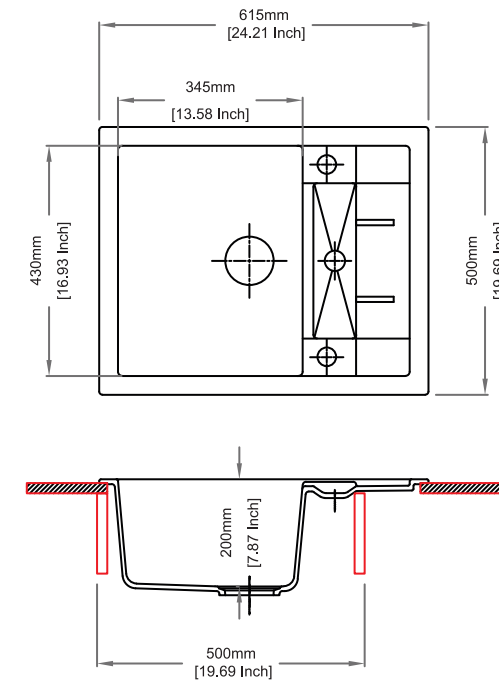

MOZART D100 S

Quartz sink with
single bowl + short drainer

Colours

Dimensions

Sink: 615 mm × 500 mm
Bowl: 345 mm × 430 mm × 200 mm

Installation