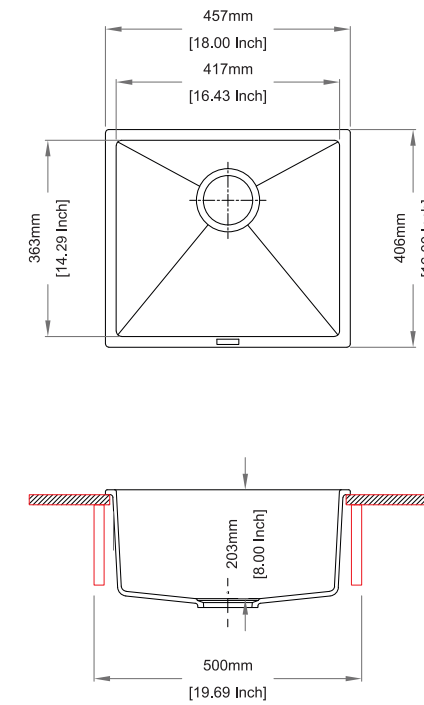

Dimensions

Sink: 900 mm × 500 mm
Left Bowl: 465 mm × 443 mm × 230 mm
Right Bowl: 325 mm × 443 mm × 230 mm

Installation

LARGO 4520

Quartz sink with
double bowls

nera

Colours

Dimensions

Under Mount

**SINGLE
BOWL
SERIES**

BAR SINK

Quartz sink with
single bowl

Snova

Colours

Dimensions

Sink: 457 mm × 406 mm
Bowl: 381 mm × 330 mm × 200 mm

Dimensions

Sink: 457 mm × 406 mm
Bowl: 417 mm × 363 mm × 203 mm

Installation

SALSA

Quartz sink with
single bowl

snova

Colours

Dimensions

Sink: 533 mm × 457 mm
Bowl: 469 mm × 394 mm × 205 mm

Installation

Top Mount

Flush Mount

Under Mount

NEO SALSA

Quartz sink with
single bowl

champagne