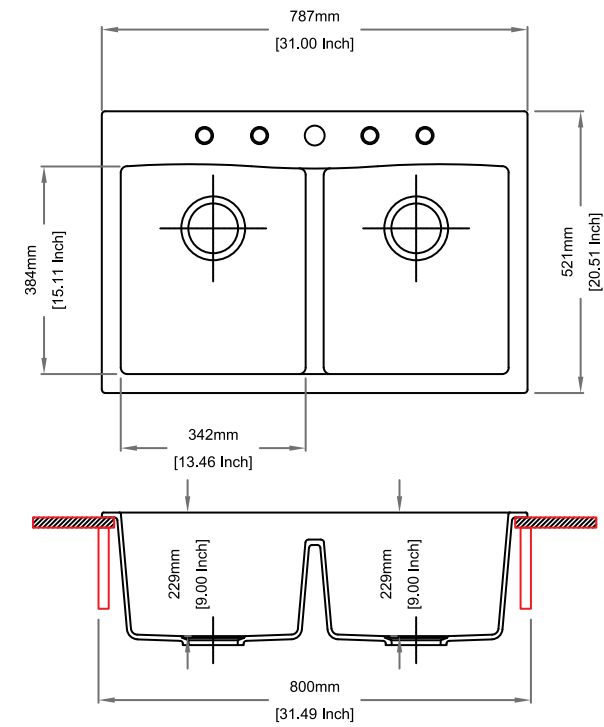

CG DB 3121

Quartz sink with
double bowls

Colours

Dimensions

Sink: 787 mm × 521 mm
Bowls: 342 mm × 384 mm × 229 mm

Installation