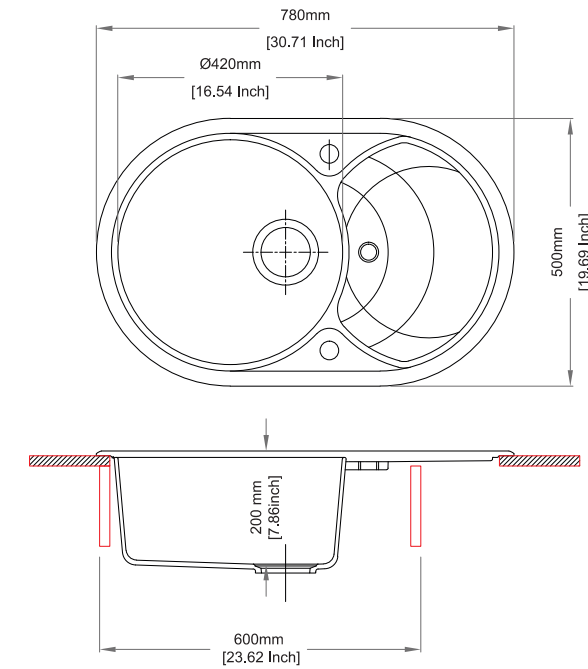

Sink: 780 mm × 500 mm
Single Bowl: 345 mm × 430 mm × 200 mm
Half Bowl: 155 mm × 290 mm × 146 mm

Installation

ROCK O
SERIES

ROCK

Quartz sink with
single bowl

nera

Colours

Dimensions

Sink: Ø 460mm
Bowl: Ø 394mm, depth: 190 mm

Installation

Top Mount

Under Mount

ROCK O N100

Quartz sink with
single bowl

snova

Colours

Dimensions

Sink: Ø 510 mm
Bowl: Ø 380 mm, depth: 200 mm

Installation

ROCK O D100

Quartz sink with
single bowl + drainer

espresso

Colours

Dimensions

Sink: 780 mm × 500 mm
Bowl: Ø 420 mm × 200 mm

Installation

Toughened Glass Chopping Board

Vegetable Colander | For Quarter Bowl | SS 304 - 1mm

Vegetable Colander | SS 304-1mm

ACCESSORIES

Drying Channel 500

Drying Channel 1000