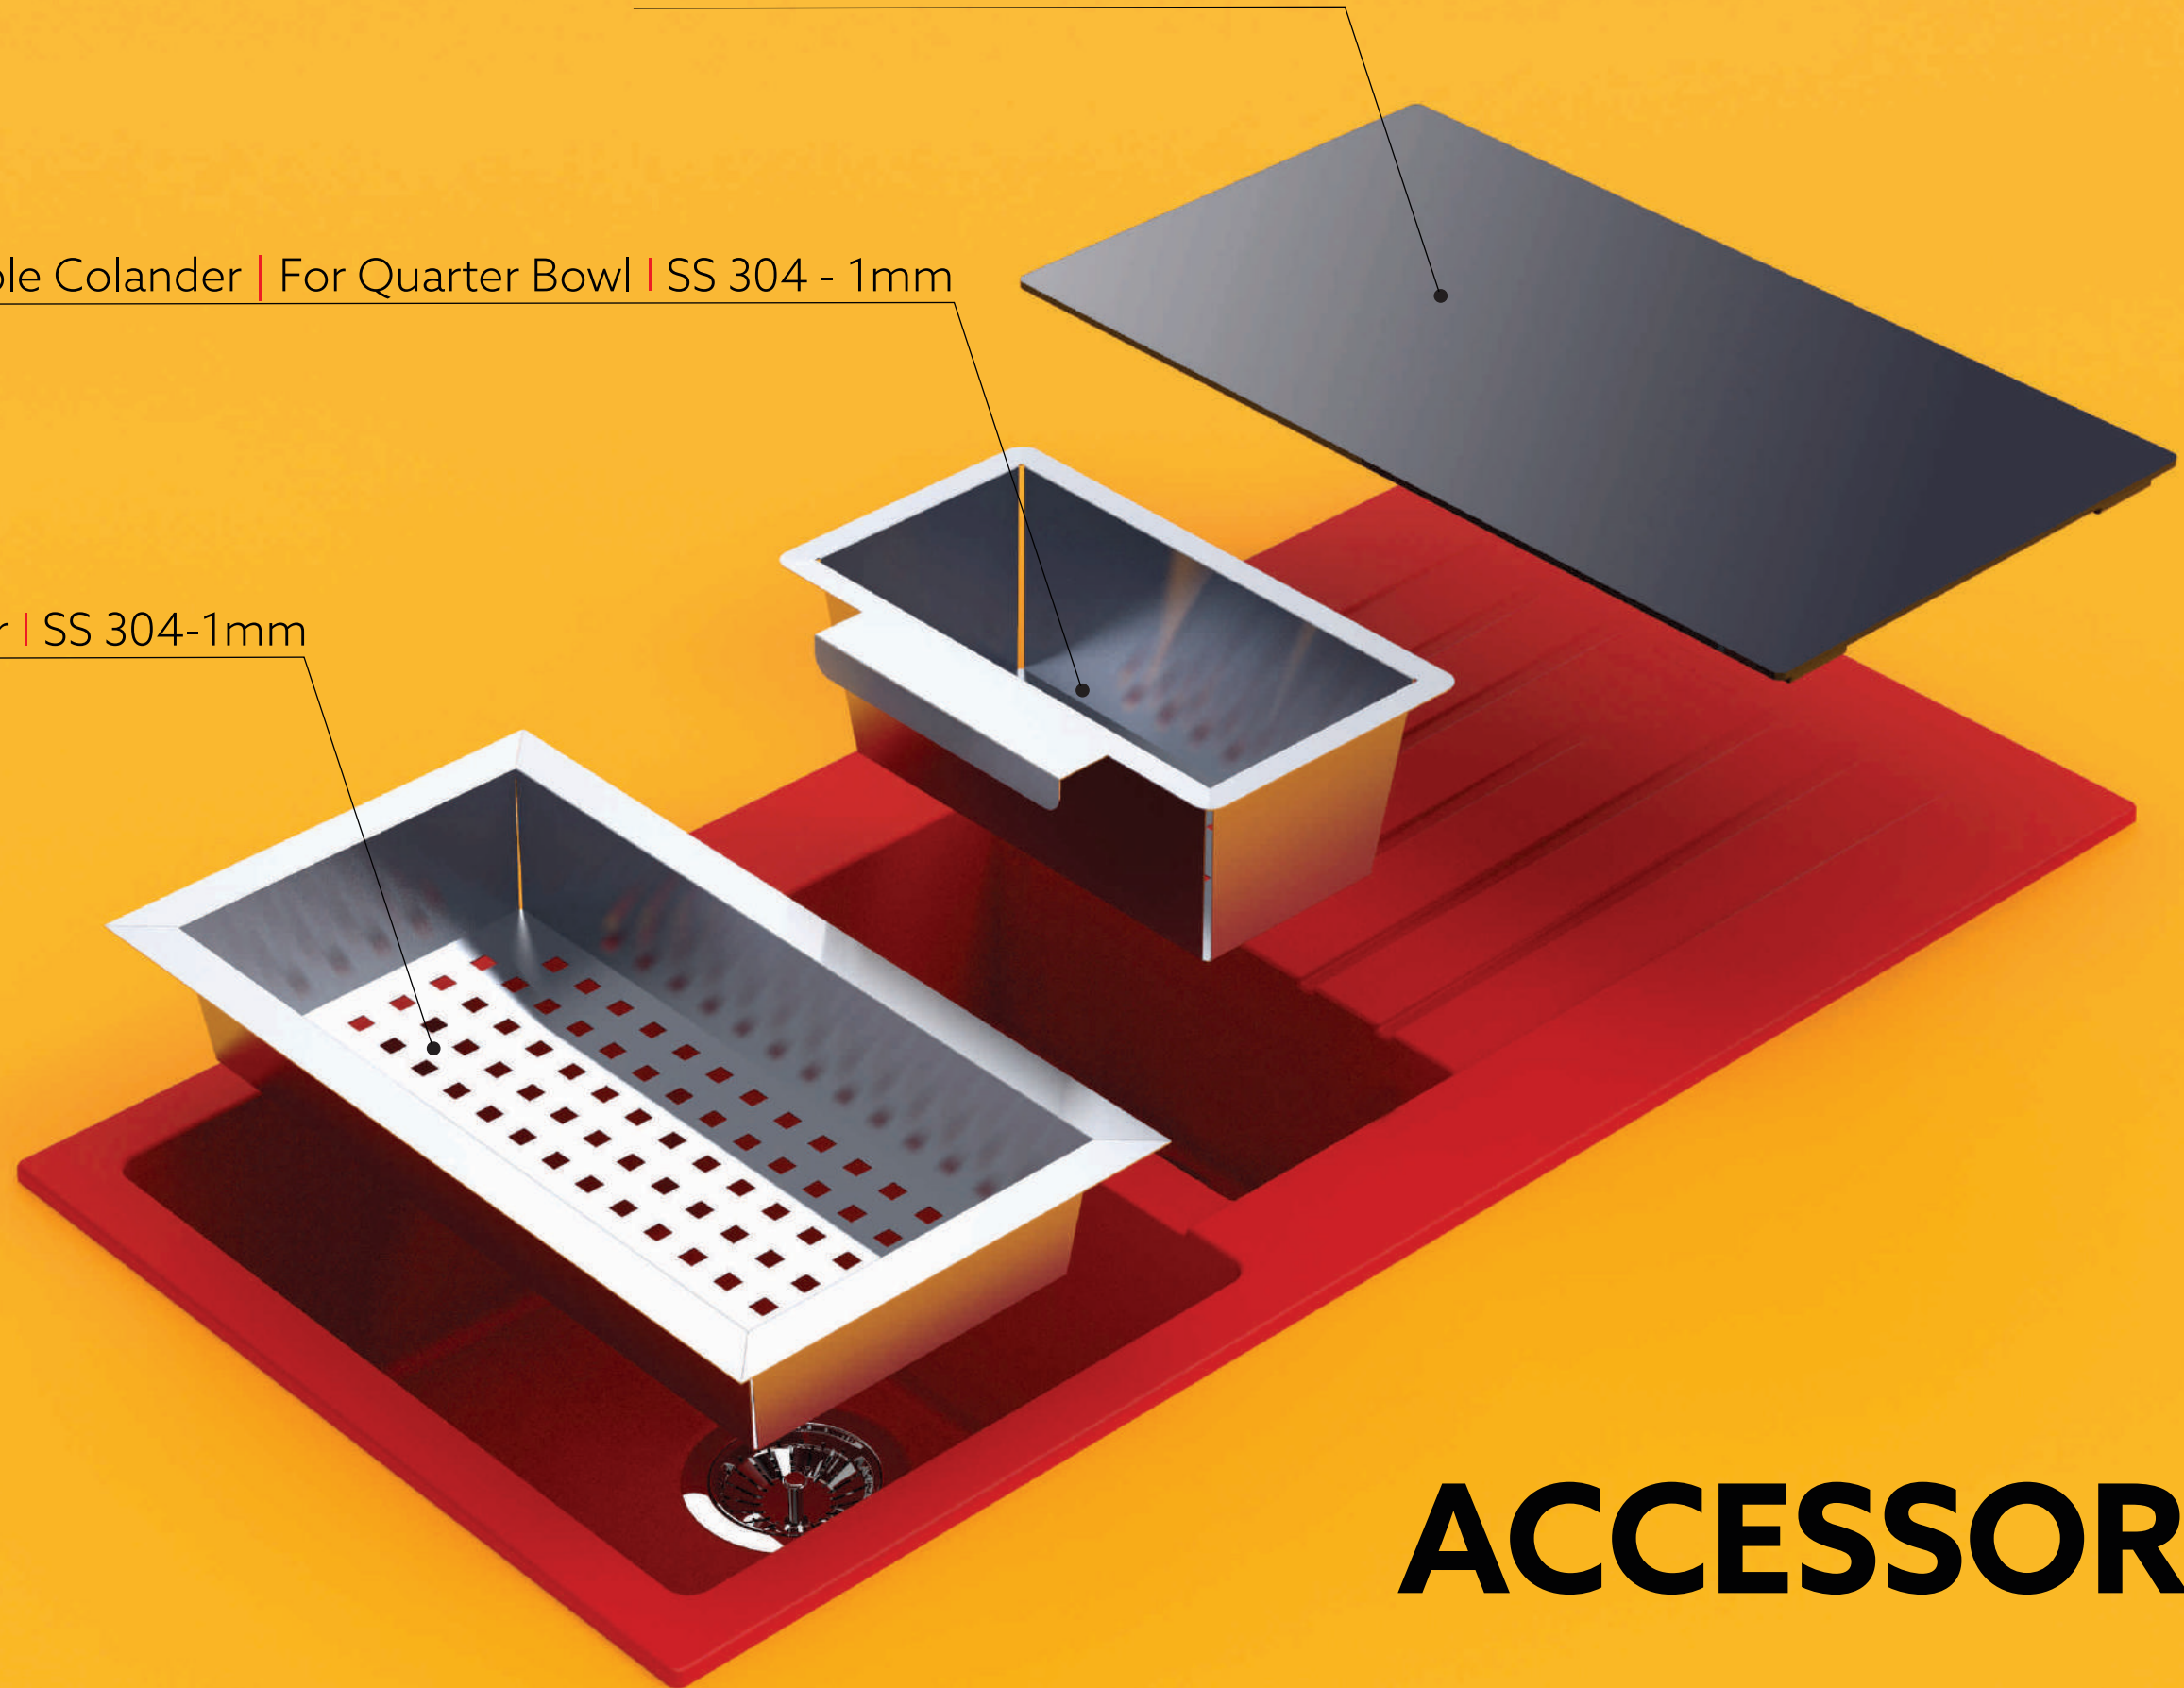

Dimensions

Sink: Ø 510 mm
Bowl: Ø 380 mm, depth: 200 mm

Installation

ROCK O D100

Quartz sink with
single bowl + drainer

espresso

Colours

Dimensions

Sink: 780 mm × 500 mm
Bowl: Ø 420 mm × 200 mm

Installation

Toughened Glass Chopping Board

Vegetable Colander | For Quarter Bowl | SS 304 - 1mm

Vegetable Colander | SS 304-1mm

ACCESSORIES

Drying Channel 500

Drying Channel 1000