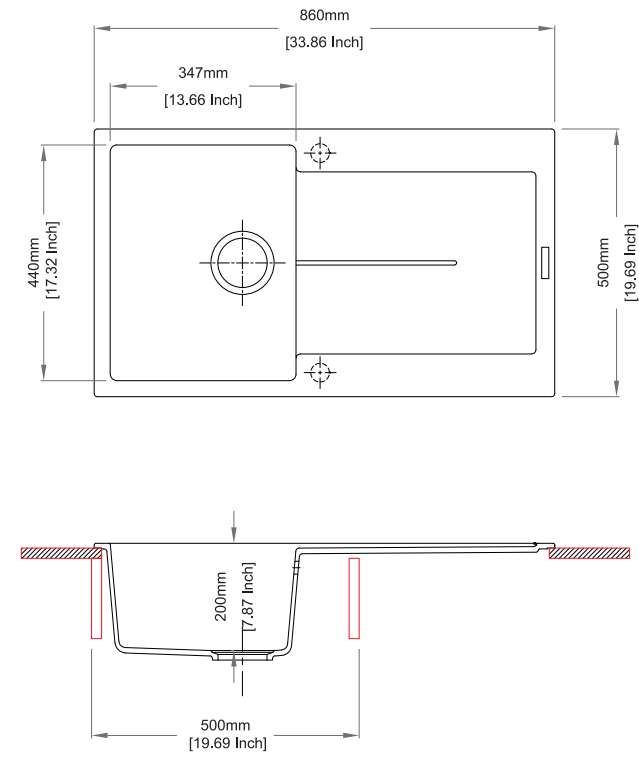

ENIGMA D100

Quartz sink with
single bowl + drainer

Colours

Dimensions

Sink: 860 mm × 500 mm
Bowl: 347 mm × 440 mm × 200 mm

Installation