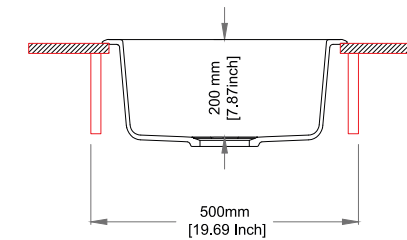

JUMBO N200

Quartz sink with
Double Bowl

champagne

Colours

Dimensions

Sink: 825 mm × 485 mm
Double Bowls: 362 mm × 420 mm × 216 mm

Installation

Flush Mount

Under Mount

**SINGLE
BOWL
SERIES**

BAR SINK

Quartz sink with
single bowl

Snova

Colours

Dimensions

Sink: 457 mm × 406 mm
Bowl: 381 mm × 330 mm × 200 mm