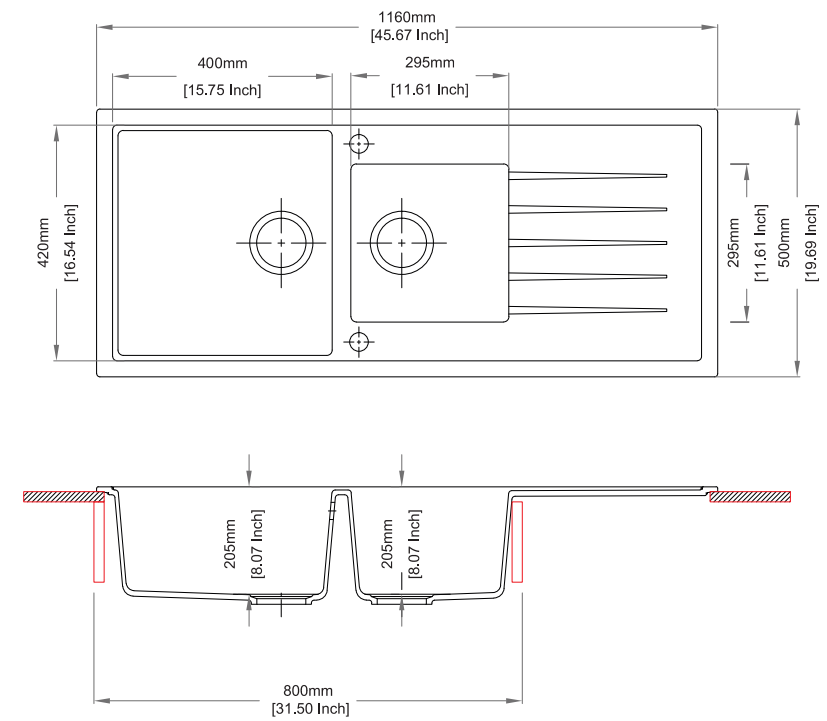

Installation

VIVALDI D100 L

Quartz sink with
large single bowl + long drainer

cornflakes

Colours

Dimensions

Sink: 1000 mm × 500 mm
Single Bowl: 480 mm × 430 mm × 220 mm

Installation

VIVALDI D150

Quartz sink with
single and half bowl + drainer

snova

Colours

Dimensions

Sink: 1000 mm × 500 mm
Single Bowl: 335 mm × 420 mm × 205 mm
Half Bowl: 155 mm × 295 mm × 146 mm

Installation

VIVALDI D200

Quartz sink with
double bowls + drainer

croma

Colours

Dimensions

Sink: 1160 mm × 500 mm
Left Bowl: 400 mm × 420 mm × 205 mm
Half Bowl: 295 mm × 295 mm × 205 mm

Installation

VIVALDI N200

Quartz sink with
double bowls

snova

Colours

Dimensions

Sink: 860 mm × 500 mm
Left Bowl: 345 mm × 357 mm × 205 mm
Half Bowl: 400 mm × 420 mm × 205 mm

Installation

DOUBLE BOWL SERIES

CG DB 3121

Quartz sink with
double bowls