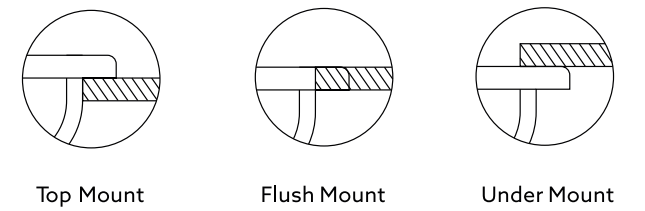

Installation