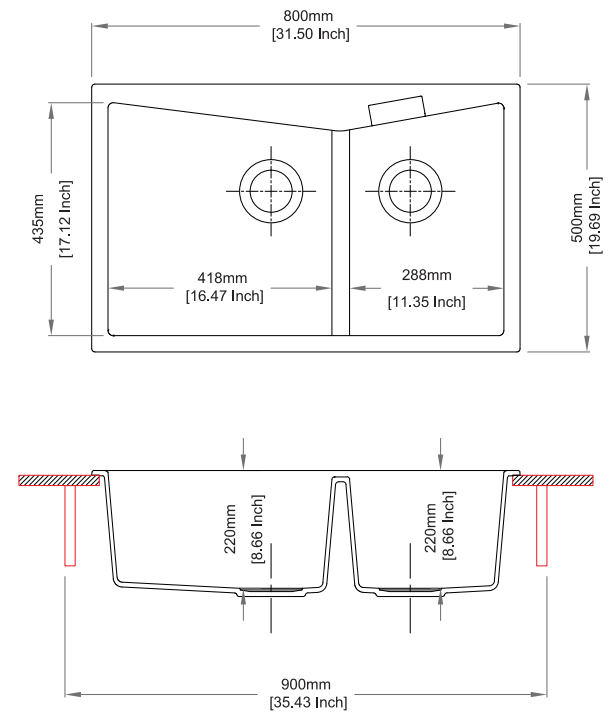

Quartz sink with
double bowls + drainer

croma

Colours

Dimensions

Sink: 1160 mm × 500 mm
Left Bowl: 400 mm × 420 mm × 205 mm
Half Bowl: 295 mm × 295 mm × 205 mm

Installation

VIVALDI N200

Quartz sink with
double bowls

snova

Colours

Dimensions

Sink: 860 mm × 500 mm
Left Bowl: 345 mm × 357 mm × 205 mm
Half Bowl: 400 mm × 420 mm × 205 mm

Installation

DOUBLE BOWL SERIES

CG DB 3121

Quartz sink with
double bowls

concrete

Colours

Dimensions

Sink: 787 mm × 521 mm
Bowls: 342 mm × 384 mm × 229 mm

Installation

CG DB 3220

Quartz sink with
double bowls

snova

Colours

Dimensions

Sink: 800 mm × 500 mm
Left Bowl: 418 mm × 435 mm × 220 mm
Right Bowl: 288 mm × 435 mm × 220 mm

Installation

Top Mount

Flush Mount

CG DB 3322

Quartz sink with
double bowls