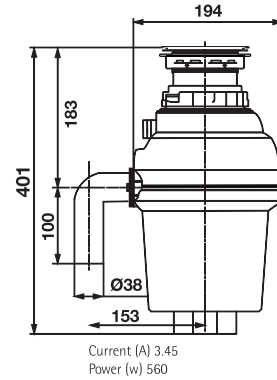

HEAVY DUTY 3/4 HP FOOD WASTE DISPOSER!

- Permanent Magnet DC Motor and Low Noise
- High-speed dynamic balanced armature
- 2500 R.P.M. Motor
- Multi-functional stopper
- Corrosion proof grinding components
- Stainless Steel wear-resistant
- High strength plastic structure