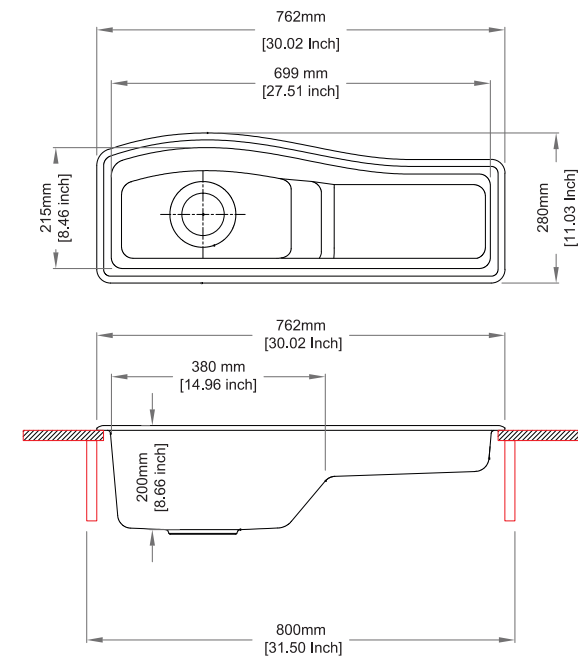

croma

Colours

Dimensions

Sink: 838 mm × 559 mm
Left Bowl: 406 mm × 435 mm × 241 mm
Right Bowl: 316 mm × 435 mm × 241 mm

Installation

CG 2B 3322

Quartz sink with
double bowls

crater

Colours

Dimensions

Sink: 838 mm × 559 mm
Bowls: 365 mm × 415 mm × 241 mm

Installation

ENTERTAINMENT

ENTERTAINMENT

Quartz sink with
single bowl + drainer

snova

Colours

Dimensions

Sink: 762 mm × 280 mm
Bowl: 380 mm × 215 mm × 200 mm

Installation

WALTZ SERIES

WALTZ 400

Quartz sink with
single bowl

nera