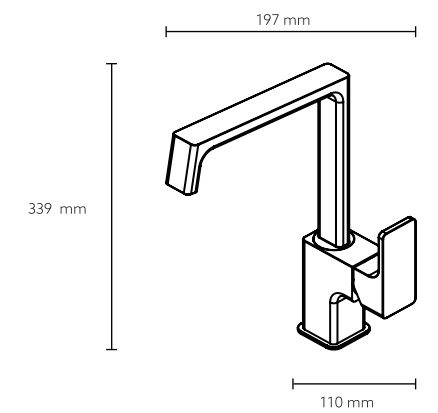

Tip Toe

Colours

Crome
+

Nero

Crome
+

Sabbia
(Cornflakes)

Crome