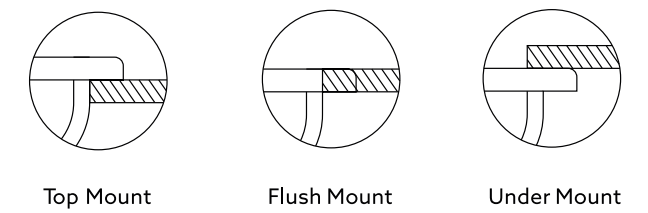

Installation