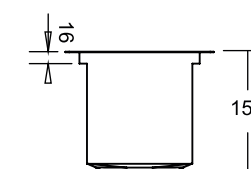

Sink: 780 mm × 500 mm
Bowl: Ø 420 mm × 200 mm

Installation

Toughened Glass Chopping Board

Vegetable Colander | For Quarter Bowl | SS 304 - 1mm

Vegetable Colander | SS 304-1mm

ACCESSORIES

Drying Channel 500

Drying Channel 1000