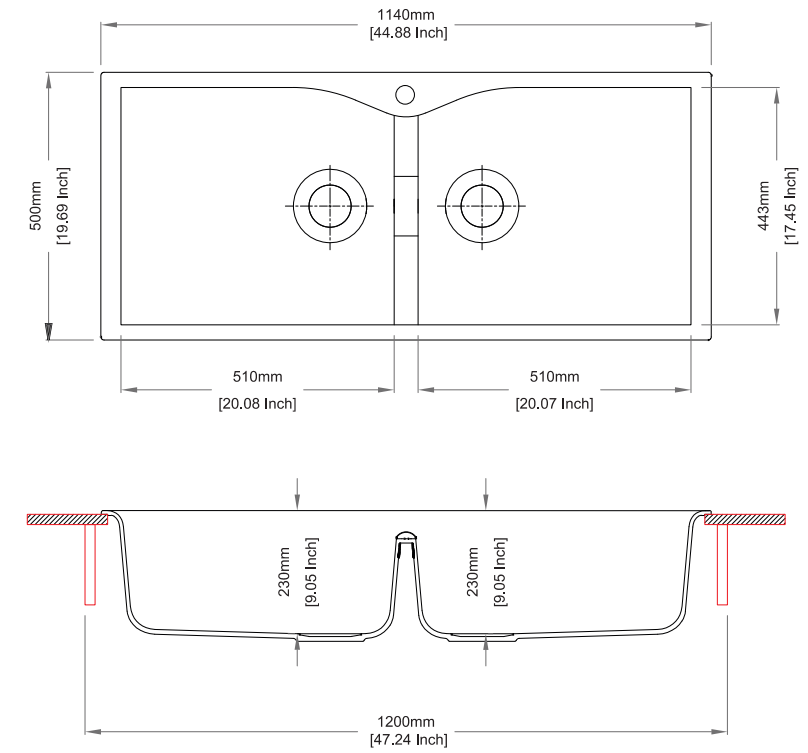

Dimensions

Sink: 780 mm × 510 mm
Bowl: 720 mm × 370 mm × 220 mm

Installation

LARGO SERIES

LARGO 3620

Quartz sink with
double bowls

crater

Colours

Dimensions

Sink: 900 mm × 500 mm
Left Bowl: 465 mm × 443 mm × 230 mm
Right Bowl: 325 mm × 443 mm × 230 mm

Installation

LARGO 4520

Quartz sink with
double bowls

nera

Colours

Dimensions

Sink: 1140 mm × 500 mm
Double Bowls: 510 mm × 443 mm × 230 mm

Installation

Top Mount

Flush Mount

JUMBO SERIES

JUMBO N100

Quartz sink with
Single Bowl

snova