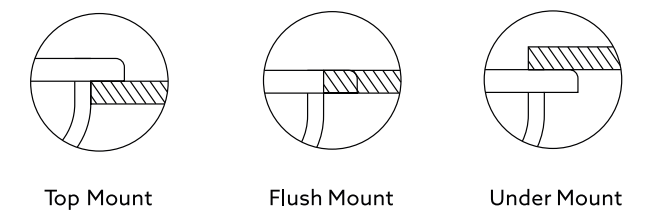

Installation