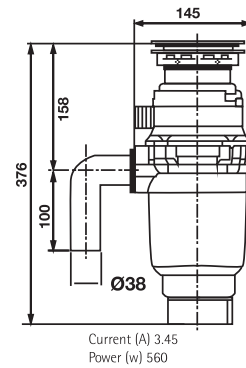

STANDARD 3/4 HP FOOD WASTE DISPOSER!

- Permanent Magnet DC Motor and Low Noise
- High-speed dynamic balanced armature
- 2500 R.P.M. Motor
- Multi-functional stopper
- Corrosion proof grinding components
- Stainless Steel wear-resistant
- High strength plastic structure