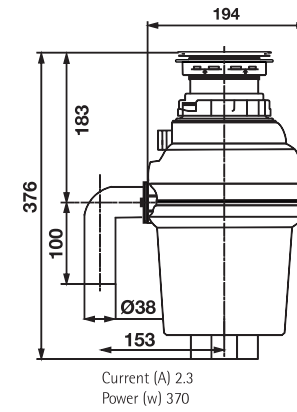

HEAVY DUTY 1/2 HP FOOD WASTE DISPOSER!

- Permanent Magnet DC Motor and Low Noise
- High-speed dynamic balanced armature
- 2500 R.P.M. Motor
- Multi-functional stopper
- Corrosion proof grinding components
- Stainless Steel wear-resistant
- High strength plastic structure