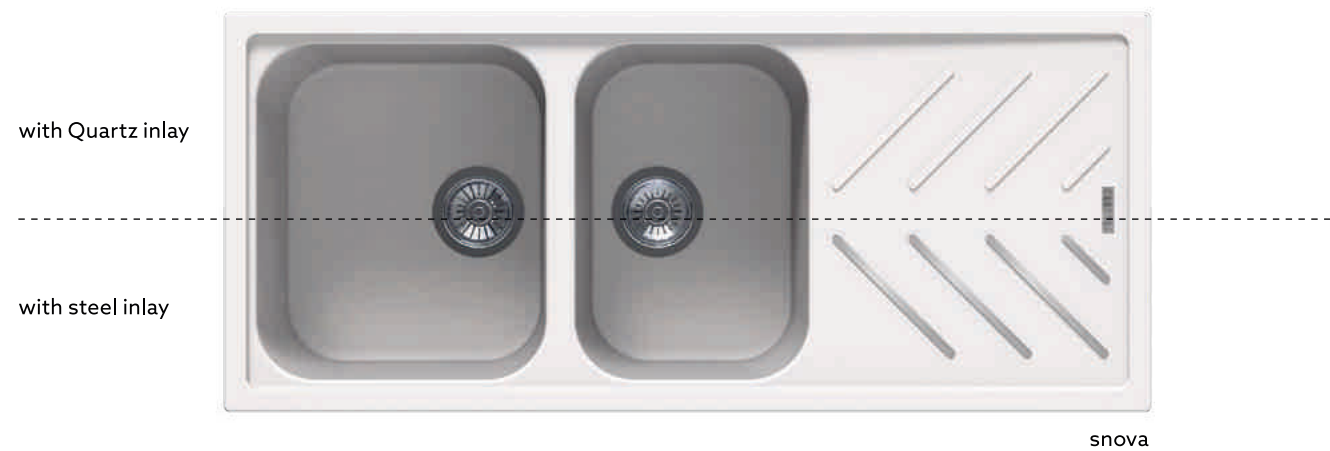

Quartz sink with single bowl + long drainer
Optional steel inlay

Colours

Dimensions

Sink: 1000 mm × 500 mm
Bowl: 480 mm × 424 mm × 200 mm

Installation

NEW BEETHOVEN D150

Quartz sink with single and half bowl + drainer
Optional steel inlay

Colours

Dimensions

Sink: 1000 mm × 500 mm
Bowl: 365 mm × 424 mm × 200 mm
Half Bowl: 145 mm × 280 mm × 140 mm

Installation

NEW BEETHOVEN D200

Quartz sink with double bowls + drainer

Optional steel inlay

Colours

Dimensions

Sink: 1160 mm × 500 mm
Left Bowl: 365 mm × 424 mm × 200 mm
Right Bowl: 295 mm × 424 mm × 200 mm

Installation

POLO SERIES

A Patented Steel Inlay Technology

POLO D100L

Quartz sink with large single bowl + long drainer
Optional steel inlay