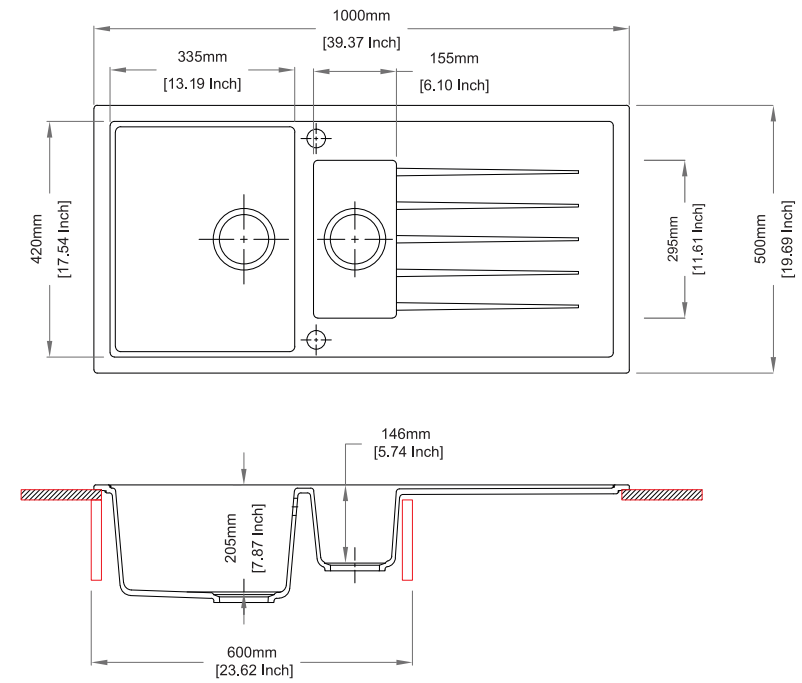

Dimensions

Sink: 780 mm × 500 mm
Single Bowl: 347 mm × 440 mm × 205 mm

Installation

VIVALDI D100

Quartz sink with
single bowl + drainer

snova

Colours

Dimensions

Sink: 860 mm × 500 mm
Single Bowl: 337 mm × 420 mm × 205 mm

Installation

VIVALDI D100 I

Quartz sink with
single bowl + drainer

croma

Colours

Dimensions

Sink: 914 mm × 457 mm
Single Bowl: 483 mm × 397 mm × 216 mm

Installation

VIVALDI D100 L

Quartz sink with
large single bowl + long drainer

cornflakes

Colours

Dimensions

Sink: 1000 mm × 500 mm
Single Bowl: 480 mm × 430 mm × 220 mm

Installation

VIVALDI D150

Quartz sink with
single and half bowl + drainer

snova

Colours

Dimensions

Sink: 1000 mm × 500 mm
Single Bowl: 335 mm × 420 mm × 205 mm
Half Bowl: 155 mm × 295 mm × 146 mm

Installation

VIVALDI D200