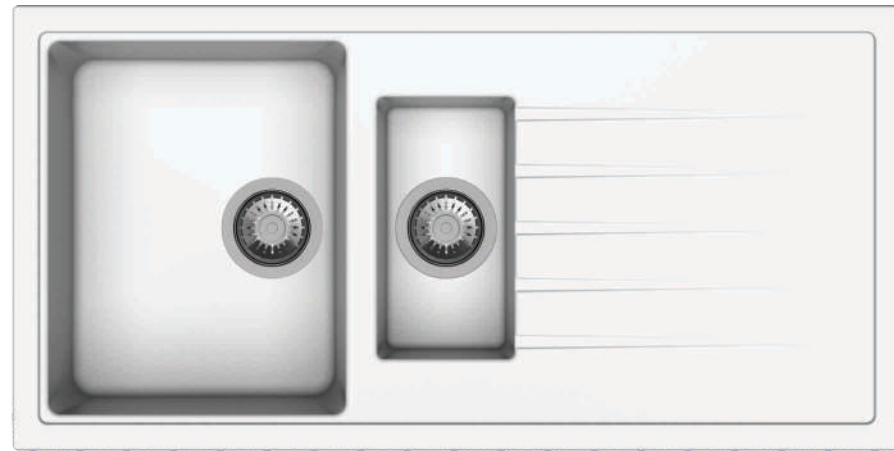

VIVALDI D150

Quartz sink with
single and half bowl + drainer

snova