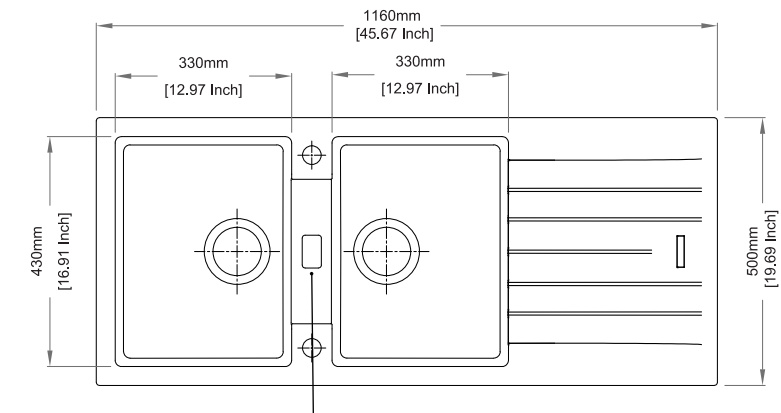

Quartz sink with
single and half bowl + drainer

cornflakes

Colours

Dimensions

Sink: 1000 mm × 500 mm
Bowl: 345 mm × 430 mm × 200 mm
Half bowl: 155 mm × 340 mm × 146 mm

Installation

Top Mount

Flush Mount

red

Also available without steel cap

Dimensions

Sink: 1160 mm × 500 mm
Bowls: 330 mm × 430 mm × 200 mm

Installation

Top Mount

Flush Mount

Under Mount

TIP TOE N200 LD

Quartz sink with
double bowls

espresso

Colours

Dimensions

Sink: 860 mm × 500 mm
Left Bowl: 400 mm × 430 mm × 200 mm
Right Bowl: 370 mm × 365 mm × 200 mm

Installation

NEW BEETHOVEN SERIES