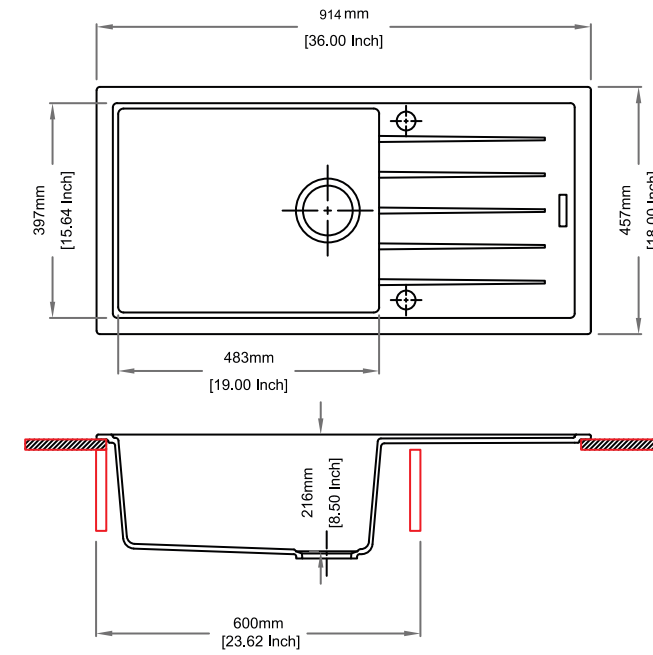

Dimensions

Sink: 1160 mm × 500 mm
Double Bowls: 323 mm × 430 mm × 210 mm

Installation

VIVALDI
SERIES

VIVALDI D100 S

Quartz sink with
single bowl + short drainer

espresso

Colours

Dimensions

Sink: 780 mm × 500 mm
Single Bowl: 347 mm × 440 mm × 205 mm

Installation

VIVALDI D100

Quartz sink with
single bowl + drainer

snova

Colours

Dimensions

Sink: 860 mm × 500 mm
Single Bowl: 337 mm × 420 mm × 205 mm

Installation

VIVALDI D100 I

Quartz sink with
single bowl + drainer

croma

Colours

Dimensions

Sink: 914 mm × 457 mm
Single Bowl: 483 mm × 397 mm × 216 mm

Installation

VIVALDI D100 L

Quartz sink with
large single bowl + long drainer

cornflakes

Colours

Dimensions

Sink: 1000 mm × 500 mm
Single Bowl: 480 mm × 430 mm × 220 mm

Installation