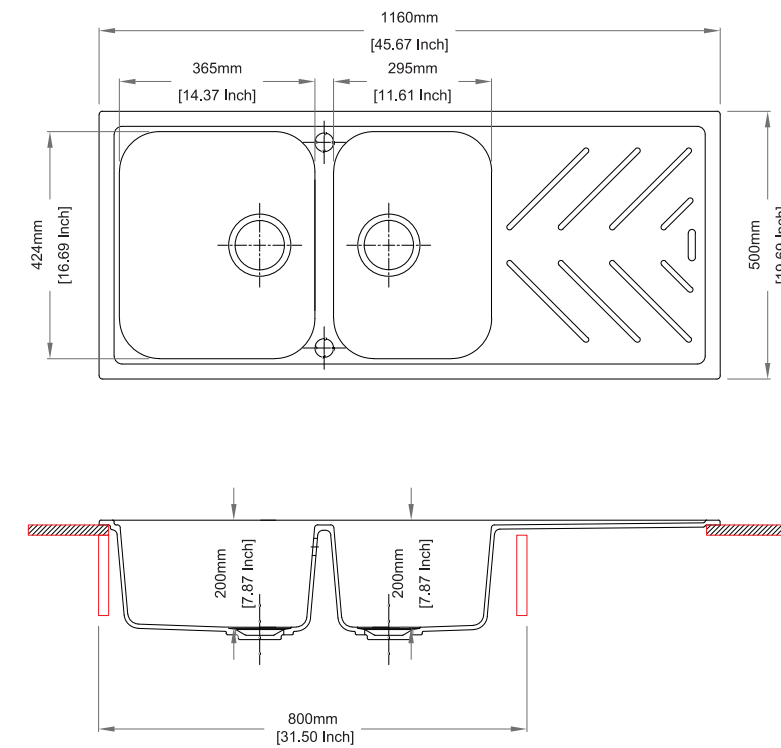

A Patented Steel Inlay Technology

NEW BEETHOVEN D100

Quartz sink with single bowl + drainer
Optional steel inlay

Colours

Dimensions

Sink: 860 mm × 500 mm
Bowl: 365 mm × 424 mm × 200 mm

Installation

NEW BEETHOVEN D100L

Quartz sink with single bowl + long drainer
Optional steel inlay

Colours

Dimensions

Sink: 1000 mm × 500 mm
Bowl: 480 mm × 424 mm × 200 mm

Installation

NEW BEETHOVEN D150

Quartz sink with single and half bowl + drainer
Optional steel inlay

Colours

Dimensions

Sink: 1000 mm × 500 mm
Bowl: 365 mm × 424 mm × 200 mm
Half Bowl: 145 mm × 280 mm × 140 mm

Installation

NEW BEETHOVEN D200

Quartz sink with double bowls + drainer

Optional steel inlay

Colours

Dimensions

Sink: 1160 mm × 500 mm
Left Bowl: 365 mm × 424 mm × 200 mm
Right Bowl: 295 mm × 424 mm × 200 mm

Installation

POLO SERIES

A Patented Steel Inlay Technology

POLO D100L

Quartz sink with large single bowl + long drainer
Optional steel inlay