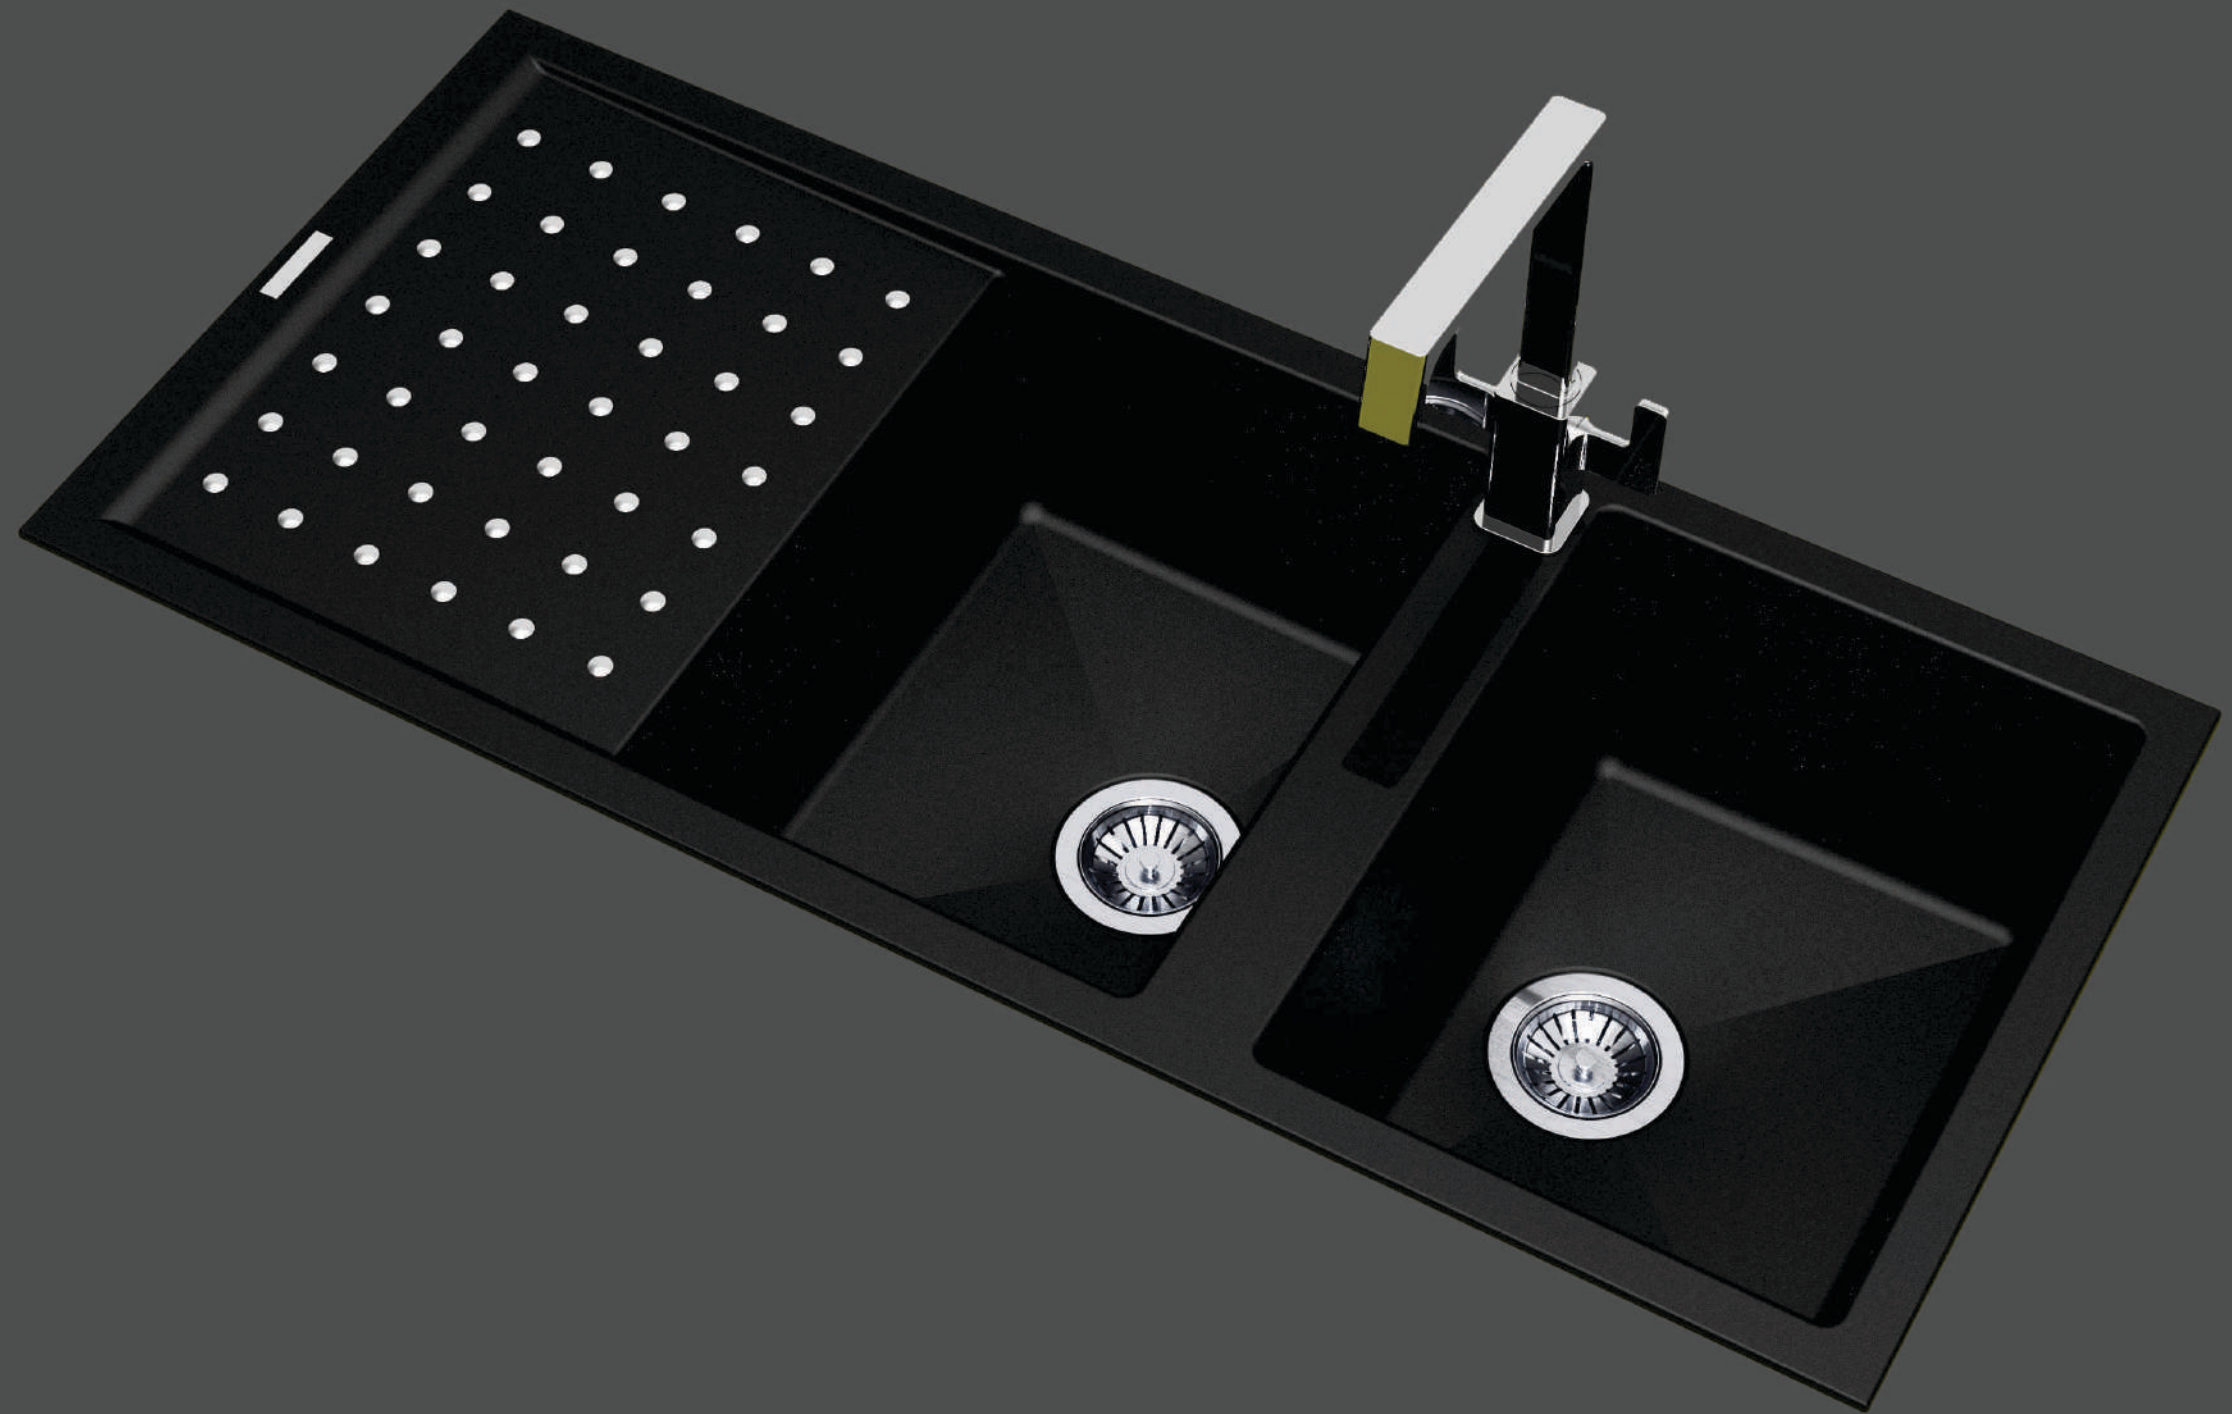

A Patented Steel Inlay Technology

NEW BEETHOVEN D100

Quartz sink with single bowl + drainer
Optional steel inlay

Colours

Dimensions

Sink: 860 mm × 500 mm
Bowl: 365 mm × 424 mm × 200 mm

Installation

NEW BEETHOVEN D100L

Quartz sink with single bowl + long drainer
Optional steel inlay

Colours

Dimensions

Sink: 1000 mm × 500 mm
Bowl: 480 mm × 424 mm × 200 mm

Installation

NEW BEETHOVEN D150

Quartz sink with single and half bowl + drainer
Optional steel inlay

Colours

Dimensions

Sink: 1000 mm × 500 mm
Bowl: 365 mm × 424 mm × 200 mm
Half Bowl: 145 mm × 280 mm × 140 mm

Installation

NEW BEETHOVEN D200

Quartz sink with double bowls + drainer

Optional steel inlay

Colours

Dimensions

Sink: 1160 mm × 500 mm
Left Bowl: 365 mm × 424 mm × 200 mm
Right Bowl: 295 mm × 424 mm × 200 mm

Installation

POLO SERIES

A Patented Steel Inlay Technology

POLO D100L

Quartz sink with large single bowl + long drainer
Optional steel inlay