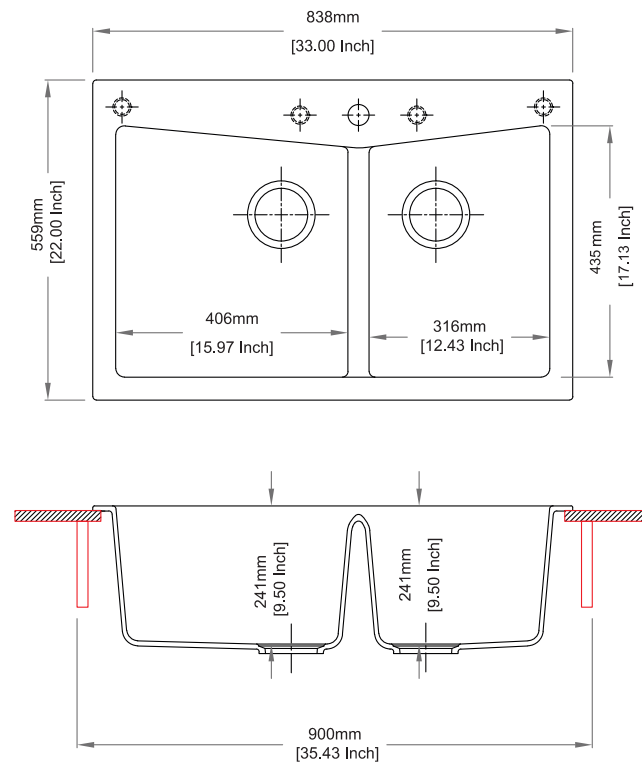

snova

Colours

Dimensions

Sink: 860 mm × 500 mm
Left Bowl: 345 mm × 357 mm × 205 mm
Half Bowl: 400 mm × 420 mm × 205 mm

Installation

DOUBLE BOWL SERIES

CG DB 3121

Quartz sink with
double bowls

Colours

Dimensions

Sink: 800 mm × 500 mm
Left Bowl: 418 mm × 435 mm × 220 mm
Right Bowl: 288 mm × 435 mm × 220 mm

Installation

Top Mount

Flush Mount

CG DB 3322

Quartz sink with
double bowls

croma

Colours

Dimensions

Sink: 838 mm × 559 mm
Left Bowl: 406 mm × 435 mm × 241 mm
Right Bowl: 316 mm × 435 mm × 241 mm

Installation

CG 2B 3322

Quartz sink with
double bowls

crater

Colours

Dimensions

Sink: 838 mm × 559 mm
Bowls: 365 mm × 415 mm × 241 mm

Installation

ENTERTAINMENT

ENTERTAINMENT

Quartz sink with
single bowl + drainer

snova