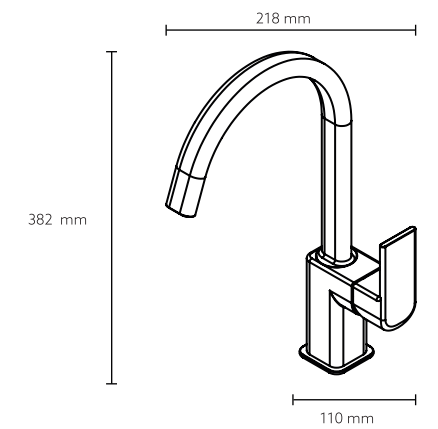

Faucets

Vivaldi

Enigma

Tip Toe

Colours

Crome
+

Nero

Crome
+

Sabbia
(Cornflakes)

Crome