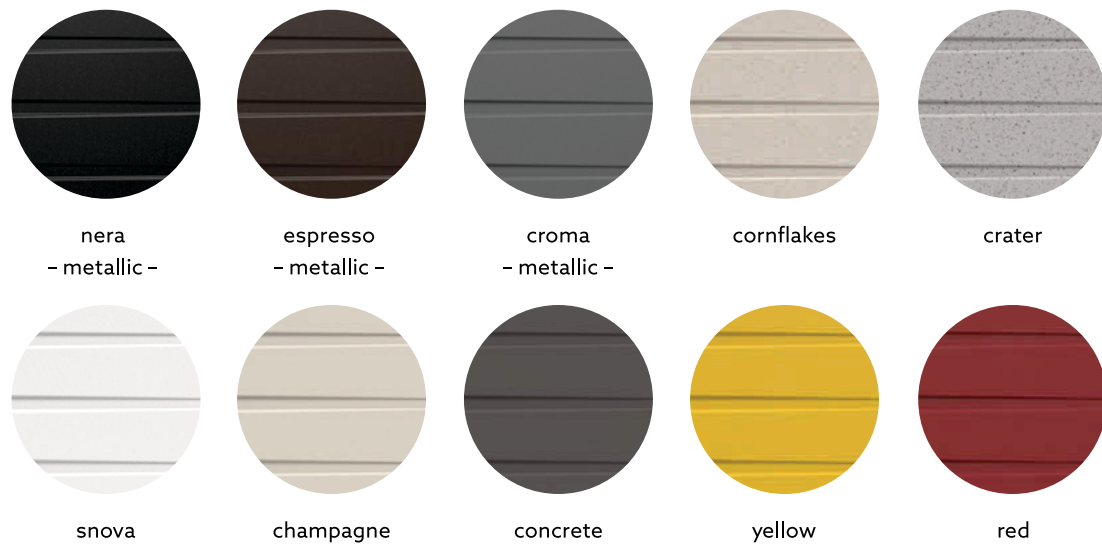

VIVALDI D150

Quartz sink with
single and half bowl + drainer

snova

Colours

Dimensions

Sink: 1000 mm × 500 mm
Single Bowl: 335 mm × 420 mm × 205 mm
Half Bowl: 155 mm × 295 mm × 146 mm

Installation

VIVALDI D200