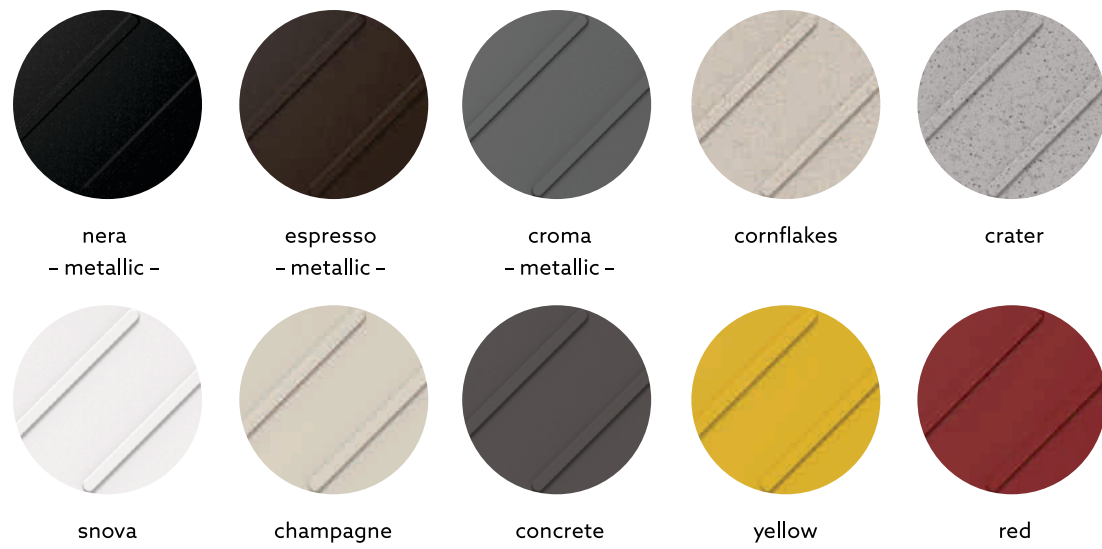

NEW BEETHOVEN D150

Quartz sink with single and half bowl + drainer
Optional steel inlay

Colours

Dimensions

Sink: 1000 mm × 500 mm
Bowl: 365 mm × 424 mm × 200 mm
Half Bowl: 145 mm × 280 mm × 140 mm

Installation