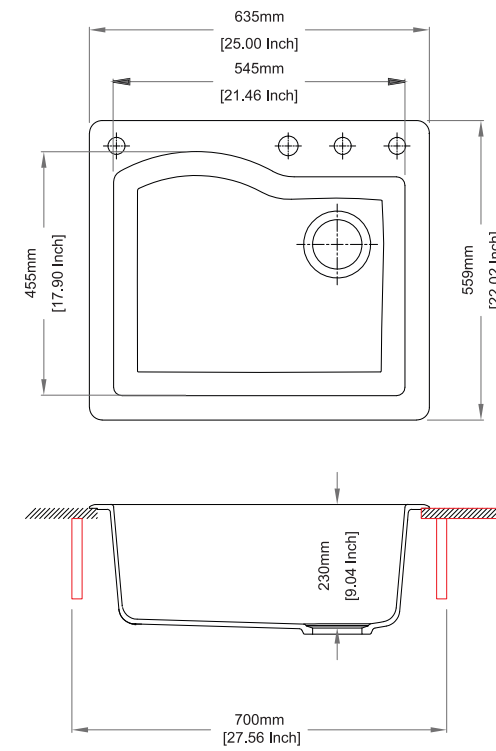

concrete

yellow

red

Dimensions

Sink: 423 mm × 423 mm
Bowl: 356 mm × 356 mm × 203 mm

Installation

Top Mount

Flush Mount

Under Mount

BIG BOWL

Quartz sink with
single bowl

croma

Colours

Dimensions

Sink: 610 mm × 457 mm
Bowl: 544 mm × 394 mm × 205 mm

Installation

SWAN SERIES

SWAN N100

Quartz sink with
single bowl

snova

Colours

Dimensions

Sink: 635 mm × 559 mm
Bowl: 545 mm × 455 mm × 230 mm

Installation

Sink: 838 mm × 558 mm
Bowl: 741 mm × 421 mm × 215 mm

Installation

SWAN N200

Quartz sink with
double bowls

snova

Colours

Dimensions

Sink: 838 mm × 559 mm
Left Bowl: 390 mm × 470 mm × 230 mm
Right Bowl: 300 mm × 407 mm × 230 mm