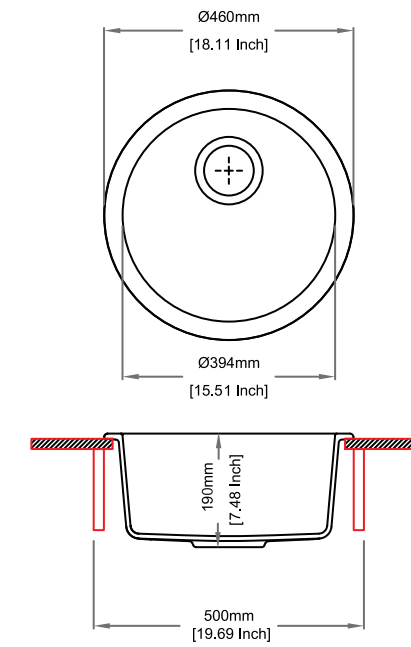

Sink: 838 mm × 558 mm
Bowl: 741 mm × 421 mm × 215 mm

Installation

SWAN N200

Quartz sink with
double bowls

snova

Colours

Dimensions

Sink: 838 mm × 559 mm
Left Bowl: 390 mm × 470 mm × 230 mm
Right Bowl: 300 mm × 407 mm × 230 mm

Dimensions

Sink: 615 mm × 500 mm
Single Bowl: 345 mm × 430 mm × 200 mm
Half Bowl: 155 mm × 290 mm × 142 mm

Installation

MOZART D150

Quartz sink with
single and half bowl + drainer

nera

Colours

Dimensions

Sink: 780 mm × 500 mm
Single Bowl: 345 mm × 430 mm × 200 mm
Half Bowl: 155 mm × 290 mm × 146 mm

Installation

ROCK O
SERIES

ROCK

Quartz sink with
single bowl

nera

Colours

Dimensions

Sink: Ø 460mm
Bowl: Ø 394mm, depth: 190 mm

Installation

Top Mount

Under Mount

ROCK O N100

Quartz sink with
single bowl

snova

Colours