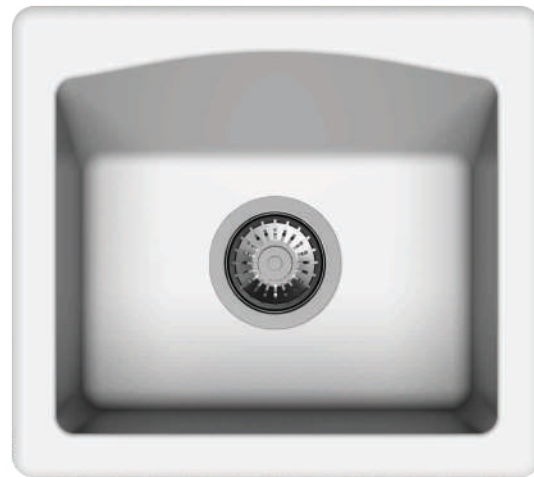

BAR SINK

Quartz sink with
single bowl

Snova