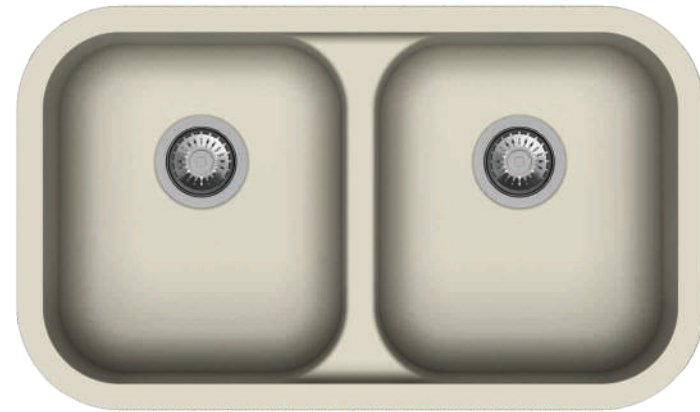

concrete

yellow

red

Dimensions

Sink: 785 mm × 480 mm
Bowl: 720 mm × 415 mm × 230 mm

Installation

Flush Mount

Under Mount

JUMBO N200

Quartz sink with
Double Bowl

champagne

Colours

Dimensions

Sink: 825 mm × 485 mm
Double Bowls: 362 mm × 420 mm × 216 mm

Installation

Flush Mount