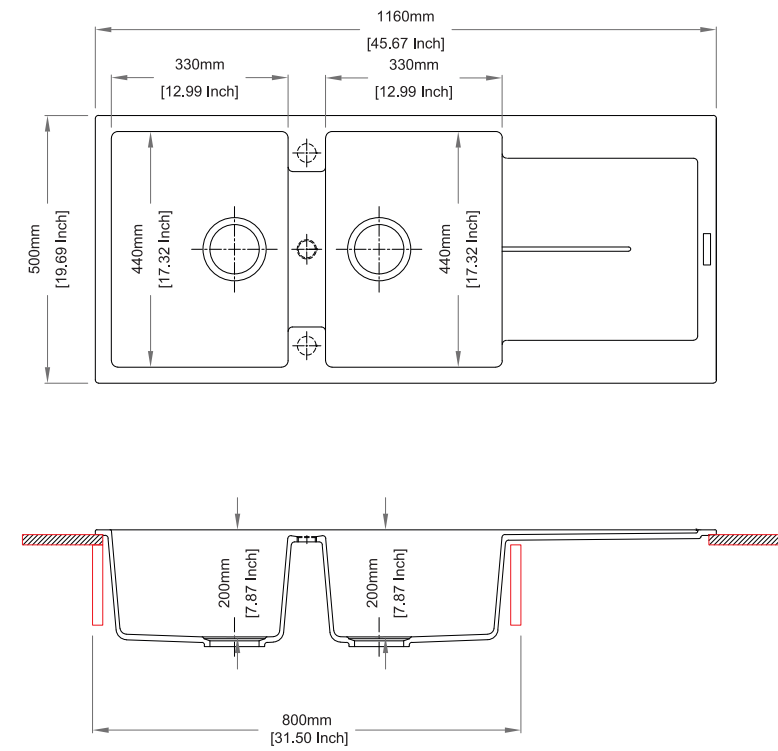

Colours

Dimensions

Sink: 1000 mm × 500 mm
Bowl: 480 mm × 440 mm × 200 mm

Installation

ENIGMA D150

Quartz sink with
single and half bowl + drainer

cornflakes

Colours

Dimensions

Sink: 1000 mm × 500 mm
Single Bowl: 345 mm × 440 mm × 200 mm
Half Bowl: 155 mm × 295 mm × 146 mm

Installation

ENIGMA D200

Quartz sink with
double bowls + drainer

espresso

Colours

Dimensions

Sink: 1160 mm × 500 mm
Bowls: 330 mm × 440 mm × 200 mm

Installation

ENIGMA N150

Quartz sink with
single and half bowl

crater

Colours

Dimensions

Sink: 555 mm × 460 mm
Single Bowl: 335 mm × 400 mm × 200 mm
Half Bowl: 155 mm × 400 mm × 140 mm