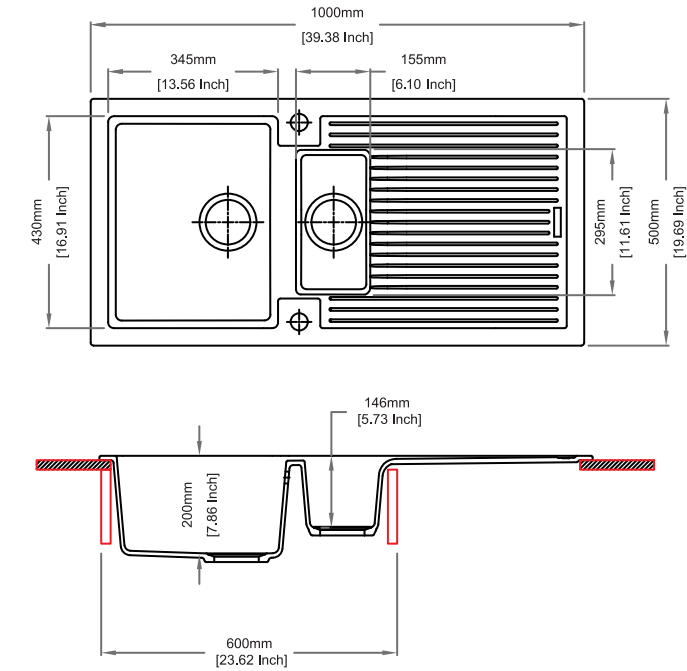

RIMO SERIES

RIMO D100L

Quartz sink with
large single bowl + long drainer

champagne

Colours

Dimensions

Sink: 1000 mm × 500 mm
Bowl: 480 mm × 430 mm × 200 mm

Installation

RIMO D150

Quartz sink with
single and half bowl + drainer

concrete

Colours

Dimensions

Sink: 1000 mm × 500 mm
Single Bowl: 345 mm × 430 mm × 200 mm
Half Bowl: 155 mm × 295 mm × 146 mm

Installation

Top Mount