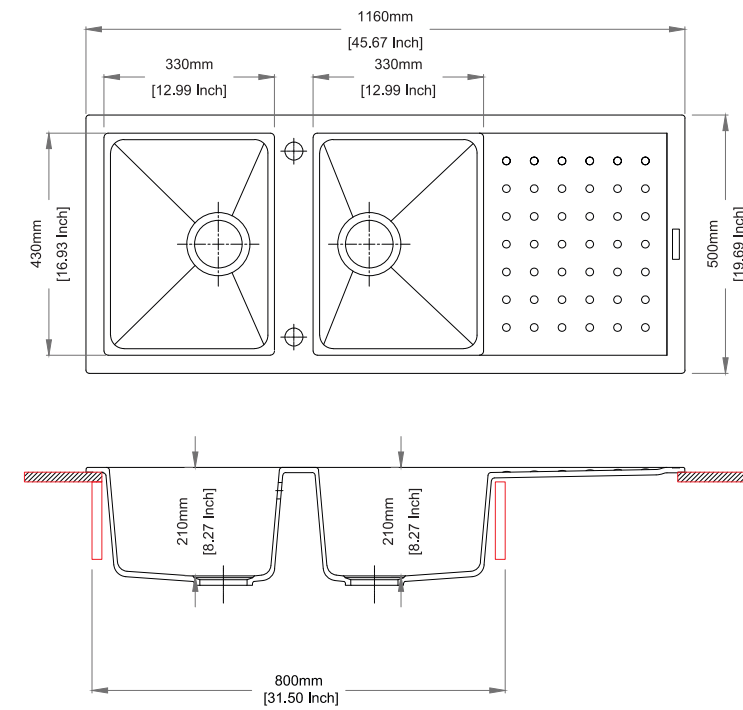

Dimensions

Sink: 1160 mm × 500 mm
Left Bowl: 365 mm × 424 mm × 200 mm
Right Bowl: 295 mm × 424 mm × 200 mm

Installation

POLO SERIES

A Patented Steel Inlay Technology

POLO D100L

Quartz sink with large single bowl + long drainer
Optional steel inlay

Colours

Dimensions

Sink: 1000 mm × 500 mm
Bowl: 470 mm × 430 mm × 220 mm

Installation

POLO D200

Quartz sink with double bowls + drainer
Optional steel inlay

Colours

Dimensions

Sink: 1160 mm × 500 mm
Bowls: 330 mm × 430 mm × 210 mm

Installation

JAZZ SERIES

JAZZ D100L

Quartz sink with
large single bowl + long drainer

nera

Colours

Dimensions

Sink: 1000 mm × 500 mm
Bowl: 480 mm × 430 mm × 220 mm

Installation

JAZZ D150

Quartz sink with
single and half bowl + drainer

croma

Colours

Dimensions

Sink: 1000 mm × 500 mm
Single Bowl: 347 mm × 430 mm × 210 mm
Half Bowl: 145 mm × 285 mm × 142 mm