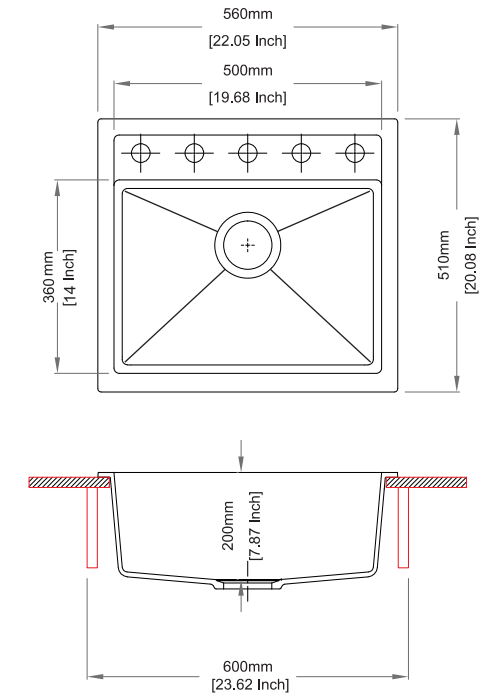

Colours

Dimensions

Sink: 838 mm × 559 mm
Bowls: 365 mm × 415 mm × 241 mm

Installation

ENTERTAINMENT

ENTERTAINMENT

Quartz sink with
single bowl + drainer

snova

Colours

Dimensions

Sink: 762 mm × 280 mm
Bowl: 380 mm × 215 mm × 200 mm

Installation

WALTZ SERIES

WALTZ 400

Quartz sink with
single bowl

nera

Colours

Dimensions

Sink: 400 mm × 500 mm
Bowl: 340 mm × 370 mm × 200 mm

Installation

WALTZ 560 FE

Quartz sink with
single bowl

champagne

Colours

yellow

red

Dimensions

Sink: 560 mm × 510 mm
Bowl: 500 mm × 360 mm × 200 mm

Installation

Top Mount

Flush Mount

Under Mount