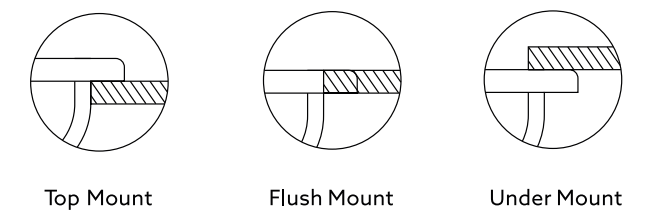

croma

Colours

Dimensions

Sink: 838 mm × 559 mm
Left Bowl: 406 mm × 435 mm × 241 mm
Right Bowl: 316 mm × 435 mm × 241 mm

Installation

CG 2B 3322

Quartz sink with
double bowls

crater