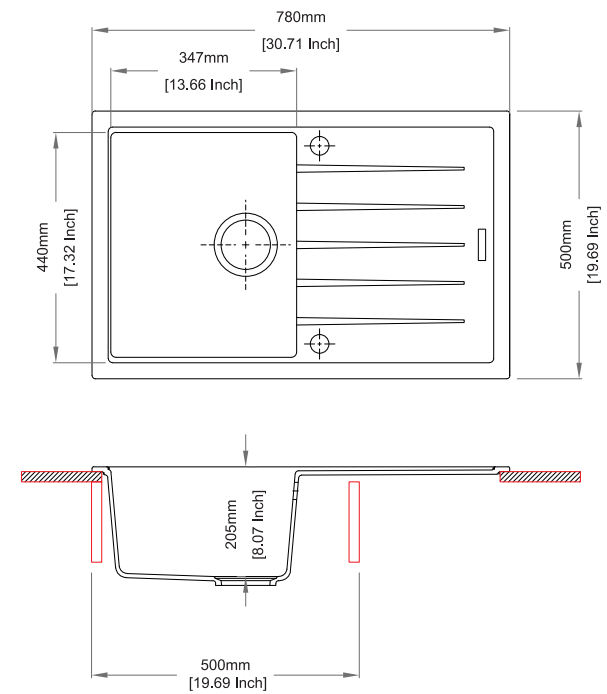

Sink: 1000 mm × 500 mm
Bowl: 480 mm × 430 mm × 220 mm

Installation

JAZZ D150

Quartz sink with
single and half bowl + drainer

croma

Colours

Dimensions

Sink: 1000 mm × 500 mm
Single Bowl: 347 mm × 430 mm × 210 mm
Half Bowl: 145 mm × 285 mm × 142 mm

Dimensions

Sink: 1160 mm × 500 mm
Double Bowls: 323 mm × 430 mm × 210 mm

Installation

VIVALDI
SERIES

VIVALDI D100 S

Quartz sink with
single bowl + short drainer

espresso

Colours

Dimensions

Sink: 780 mm × 500 mm
Single Bowl: 347 mm × 440 mm × 205 mm

Installation

VIVALDI D100

Quartz sink with
single bowl + drainer

snova

Colours

Dimensions

Sink: 860 mm × 500 mm
Single Bowl: 337 mm × 420 mm × 205 mm

Installation

VIVALDI D100 I

Quartz sink with
single bowl + drainer

croma

Colours

Dimensions

Sink: 914 mm × 457 mm
Single Bowl: 483 mm × 397 mm × 216 mm