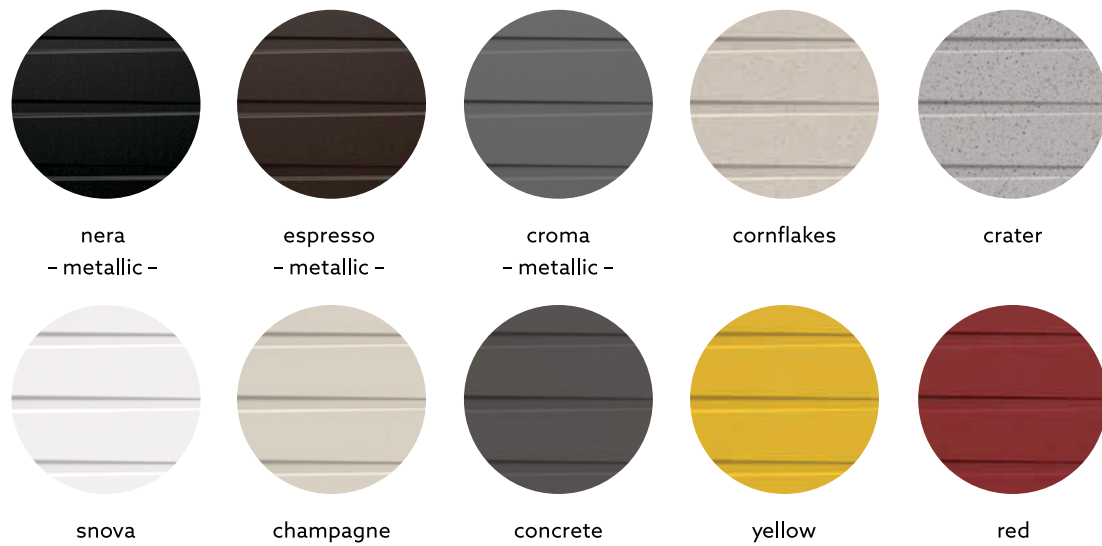

VIVALDI D200

Quartz sink with
double bowls + drainer

Colours

Dimensions

Sink: 1160 mm × 500 mm
Left Bowl: 400 mm × 420 mm × 205 mm
Half Bowl: 295 mm × 295 mm × 205 mm

Installation