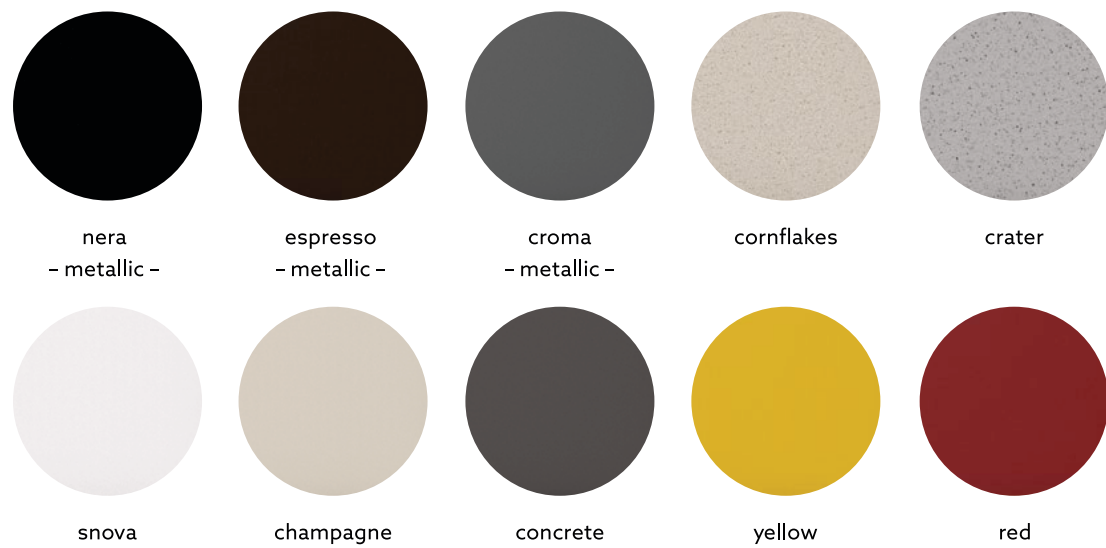

ENTERTAINMENT

Quartz sink with
single bowl + drainer

Colours

Dimensions

Sink: 762 mm × 280 mm
Bowl: 380 mm × 215 mm × 200 mm

Installation