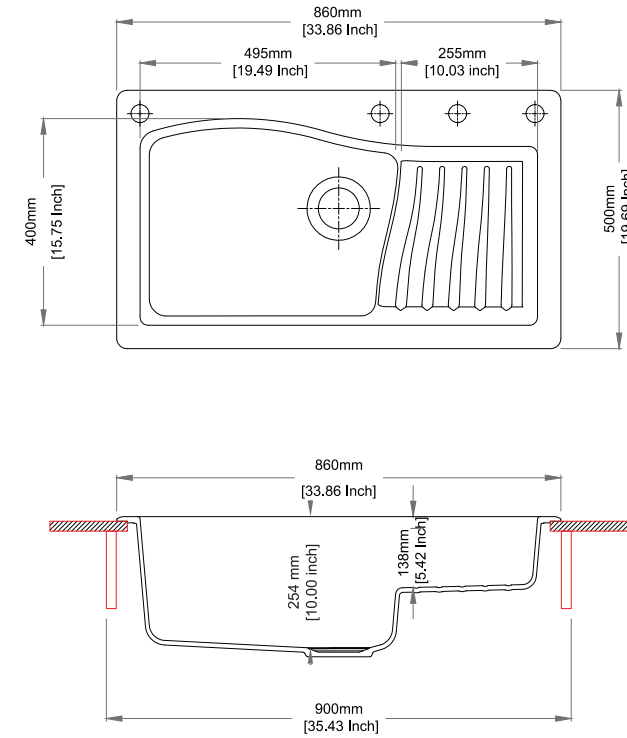

Sink: 838 mm × 558 mm
Bowl: 741 mm × 421 mm × 215 mm

Installation

SWAN N200

Quartz sink with
double bowls

snova

Colours

Dimensions

Sink: 838 mm × 559 mm
Left Bowl: 390 mm × 470 mm × 230 mm
Right Bowl: 300 mm × 407 mm × 230 mm

Installation

SWAN D100

Quartz sink with
single bowl + drainer

nera

Colours

Dimensions

Sink: 838 mm × 559 mm
Bowl: 485 mm × 457 mm × 254 mm

Installation

NEW ASCEND D100

Quartz sink with
single bowl + drainer

croma

Colours

Dimensions

Sink: 860 mm × 500 mm
Bowl: 495 mm × 400 mm × 254 mm

Installation

Top Mount

Sink: 615 mm × 500 mm
Bowl: 345 mm × 430 mm × 200 mm

Installation

MOZART D100

Quartz sink with
single bowl + drainer

snova

Colours

Dimensions

Sink: 780 mm × 500 mm
Bowl: 345 mm × 430 mm × 200 mm