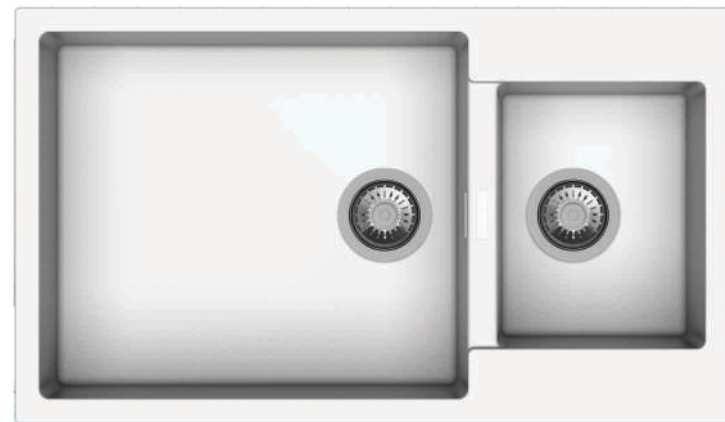

ENIGMA N200

Quartz sink with
double bowls

Snova