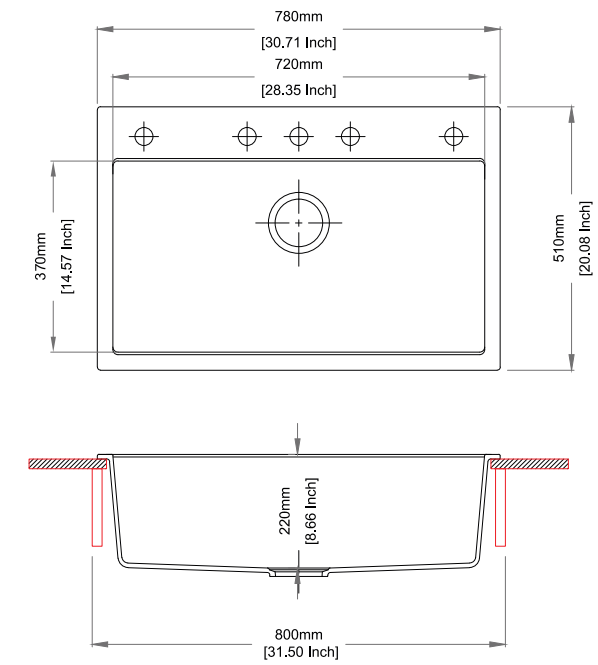

yellow

red

Dimensions

Sink: 560 mm × 510 mm
Bowl: 500 mm × 360 mm × 200 mm

Installation

Top Mount

Flush Mount

Under Mount

crater

snova

champagne

concrete

yellow

red

Dimensions

Sink: 740 mm × 460 mm
Bowl: 340 mm × 400 mm × 200 mm

Dimensions

Sink: 780 mm × 510 mm
Bowl: 720 mm × 370 mm × 220 mm

Installation

LARGO SERIES

LARGO 3620

Quartz sink with
double bowls

crater

Colours

Dimensions

Sink: 900 mm × 500 mm
Left Bowl: 465 mm × 443 mm × 230 mm
Right Bowl: 325 mm × 443 mm × 230 mm

Installation

LARGO 4520

Quartz sink with
double bowls

nera

Colours

Dimensions