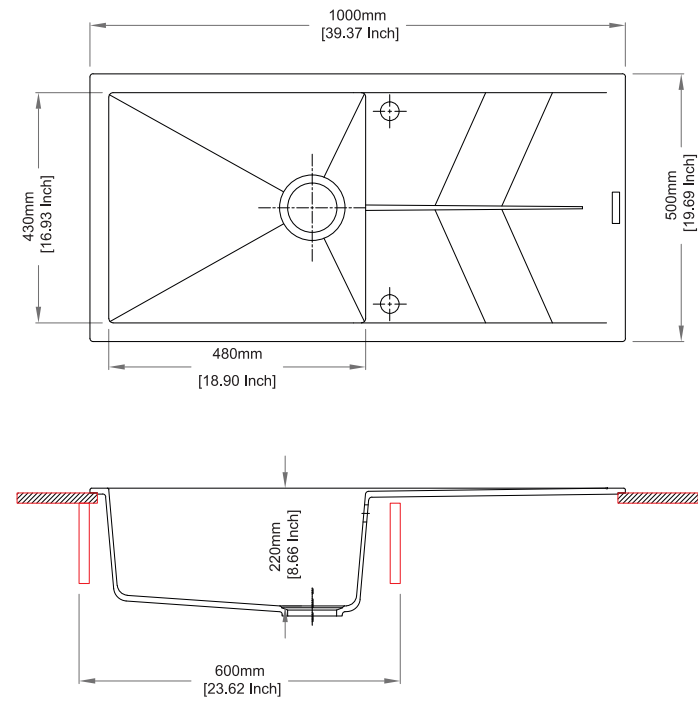

Dimensions

Sink: 1160 mm × 500 mm
Left Bowl: 365 mm × 424 mm × 200 mm
Right Bowl: 295 mm × 424 mm × 200 mm

Installation

POLO SERIES

A Patented Steel Inlay Technology

POLO D100L

Quartz sink with large single bowl + long drainer
Optional steel inlay

Colours

Dimensions

Sink: 1000 mm × 500 mm
Bowl: 470 mm × 430 mm × 220 mm

Installation

POLO D200

Quartz sink with double bowls + drainer
Optional steel inlay

Colours

Dimensions

Sink: 1160 mm × 500 mm
Bowls: 330 mm × 430 mm × 210 mm

Installation

JAZZ SERIES

JAZZ D100L

Quartz sink with
large single bowl + long drainer

nera

Colours

Dimensions

Sink: 1000 mm × 500 mm
Bowl: 480 mm × 430 mm × 220 mm

Installation

JAZZ D150

Quartz sink with
single and half bowl + drainer

croma

Colours

Dimensions

Sink: 1000 mm × 500 mm
Single Bowl: 347 mm × 430 mm × 210 mm
Half Bowl: 145 mm × 285 mm × 142 mm