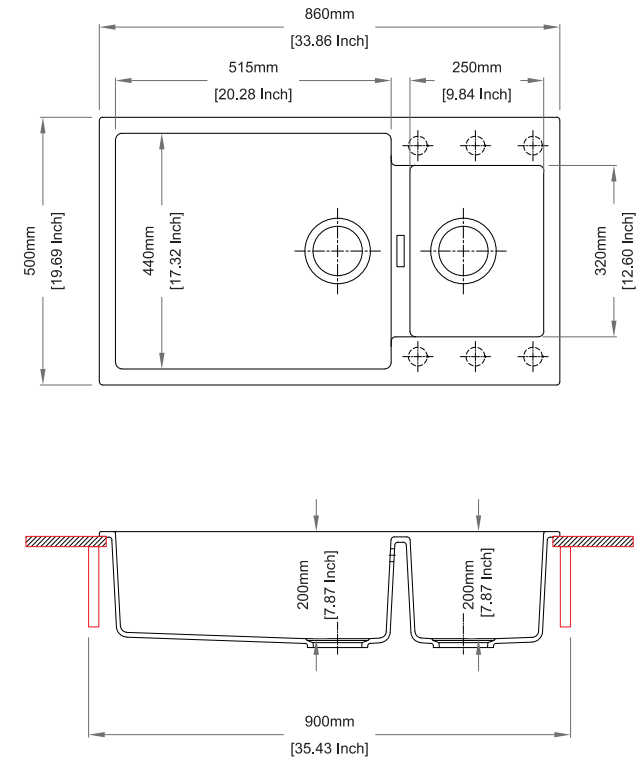

Dimensions

Sink: 1000 mm × 500 mm
Single Bowl: 345 mm × 440 mm × 200 mm
Half Bowl: 155 mm × 295 mm × 146 mm

Installation

ENIGMA D200

Quartz sink with
double bowls + drainer

espresso

Colours

Dimensions

Sink: 1160 mm × 500 mm
Bowls: 330 mm × 440 mm × 200 mm

Installation

ENIGMA N150

Quartz sink with
single and half bowl

crater

Colours

Dimensions

Sink: 555 mm × 460 mm
Single Bowl: 335 mm × 400 mm × 200 mm
Half Bowl: 155 mm × 400 mm × 140 mm

Installation

ENIGMA N200

Quartz sink with
double bowls

Snova

Colours

Dimensions

Sink: 860 mm × 500 mm
Left Bowl: 515 mm × 440 mm × 200 mm
Right Bowl: 250 mm × 320 mm × 200 mm

Installation

TIP TOE SERIES

TIP TOE D100

Quartz sink with
single bowl+ drainer

snova

Colours

Dimensions

Sink: 860 mm × 500 mm
Bowl: 347 mm × 430 mm × 200 mm

Installation