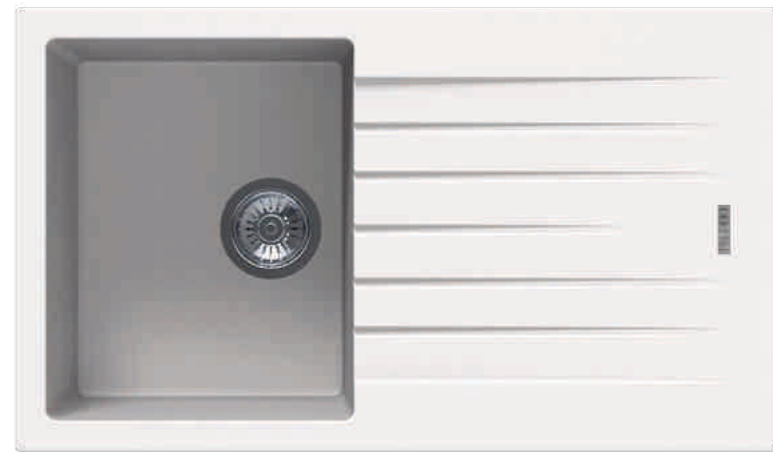

TIP TOE D100

Quartz sink with
single bowl+ drainer

snova