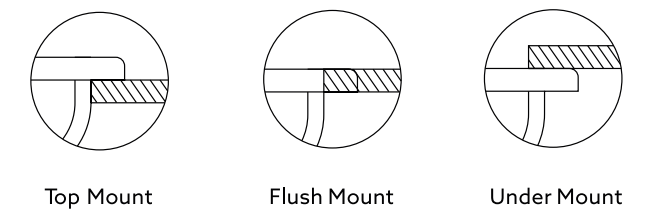

snova

Colours

Dimensions

Sink: 860 mm × 500 mm
Left Bowl: 345 mm × 357 mm × 205 mm
Half Bowl: 400 mm × 420 mm × 205 mm

Installation

DOUBLE BOWL SERIES

CG DB 3121

Quartz sink with
double bowls