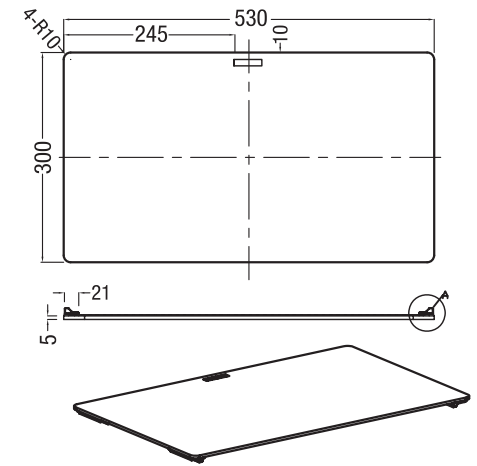

Accessories

Vegetable Colander | SS 304-1mm

Suitable For: Vivaldi, Jazz, Enigma, Tip-Toe & Rimo Series

Toughened Glass Chopping Board

Vegetable Colander | For Quarter Bowl | SS 304 - 1mm

Suitable For: Vivaldi, Jazz, Enigma, Tip-Toe & Rimo Series