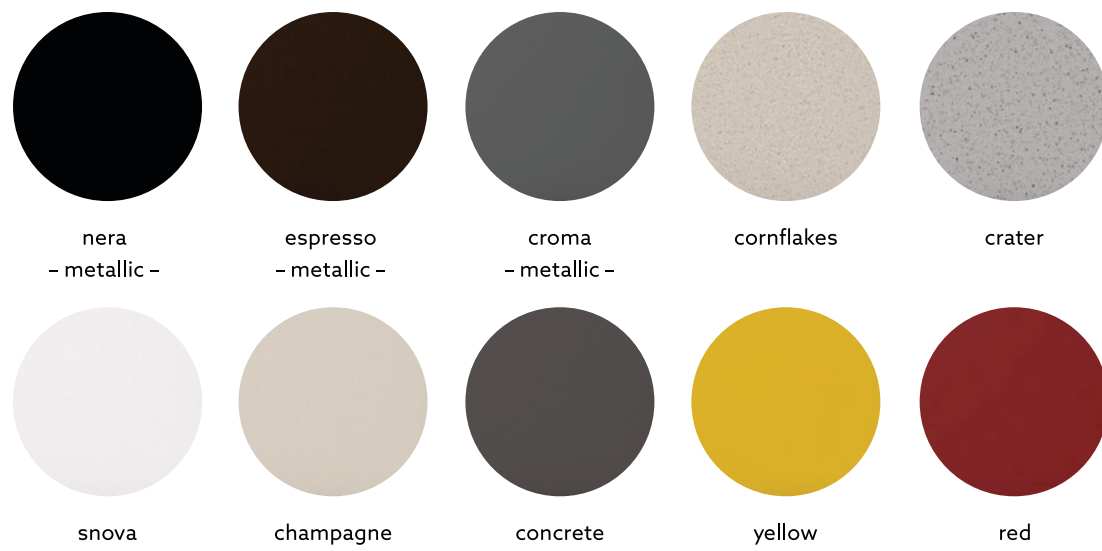

CG DB 3322

Quartz sink with
double bowls

Colours

Dimensions

Sink: 838 mm × 559 mm
Left Bowl: 406 mm × 435 mm × 241 mm
Right Bowl: 316 mm × 435 mm × 241 mm

Installation