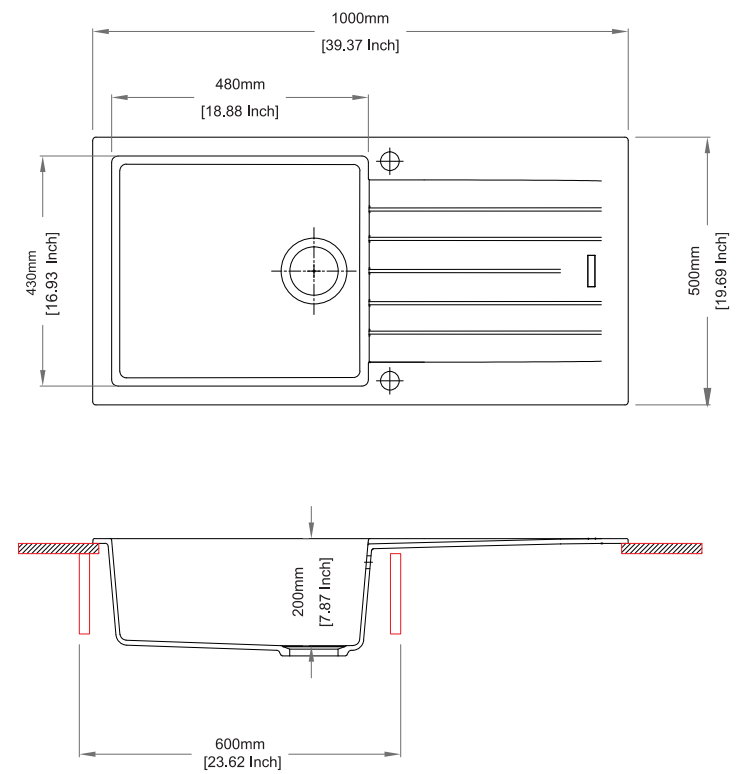

Installation

ENIGMA N200

Quartz sink with
double bowls

Snova

Colours

Dimensions

Sink: 860 mm × 500 mm
Left Bowl: 515 mm × 440 mm × 200 mm
Right Bowl: 250 mm × 320 mm × 200 mm

Installation

TIP TOE SERIES

TIP TOE D100

Quartz sink with
single bowl+ drainer

snova

Colours

Dimensions

Sink: 860 mm × 500 mm
Bowl: 347 mm × 430 mm × 200 mm

Installation

TIP TOE D100L

Quartz sink with
large single bowl + long drainer

croma

Colours

Dimensions

Sink: 1000 mm × 500 mm
Bowl: 480 mm × 430 mm × 200 mm

Installation

TIP TOE D150

Quartz sink with
single and half bowl + drainer

cornflakes

Colours

Dimensions

Sink: 1000 mm × 500 mm
Bowl: 345 mm × 430 mm × 200 mm
Half bowl: 155 mm × 340 mm × 146 mm

Installation

Top Mount

Flush Mount