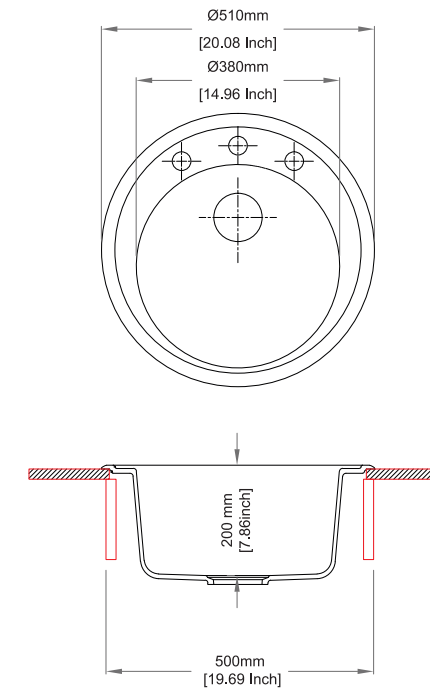

Dimensions

Sink: 615 mm × 500 mm
Single Bowl: 345 mm × 430 mm × 200 mm
Half Bowl: 155 mm × 290 mm × 142 mm

Installation

MOZART D150

Quartz sink with
single and half bowl + drainer

nera

Colours

Dimensions

Sink: 780 mm × 500 mm
Single Bowl: 345 mm × 430 mm × 200 mm
Half Bowl: 155 mm × 290 mm × 146 mm

Installation

ROCK O
SERIES

ROCK

Quartz sink with
single bowl

nera

Colours

Dimensions

Sink: Ø 460mm
Bowl: Ø 394mm, depth: 190 mm

Installation

Top Mount

Under Mount

ROCK O N100

Quartz sink with
single bowl

snova

Colours

Dimensions

Sink: Ø 510 mm
Bowl: Ø 380 mm, depth: 200 mm

Installation

ROCK O D100

Quartz sink with
single bowl + drainer

espresso

Colours

Dimensions