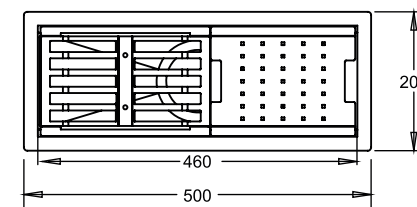

Sink: 780 mm × 500 mm
Bowl: Ø 420 mm × 200 mm

Installation

Toughened Glass Chopping Board

Vegetable Colander | For Quarter Bowl | SS 304 - 1mm

Vegetable Colander | SS 304-1mm

ACCESSORIES

Drying Channel 500

Drying Channel 1000