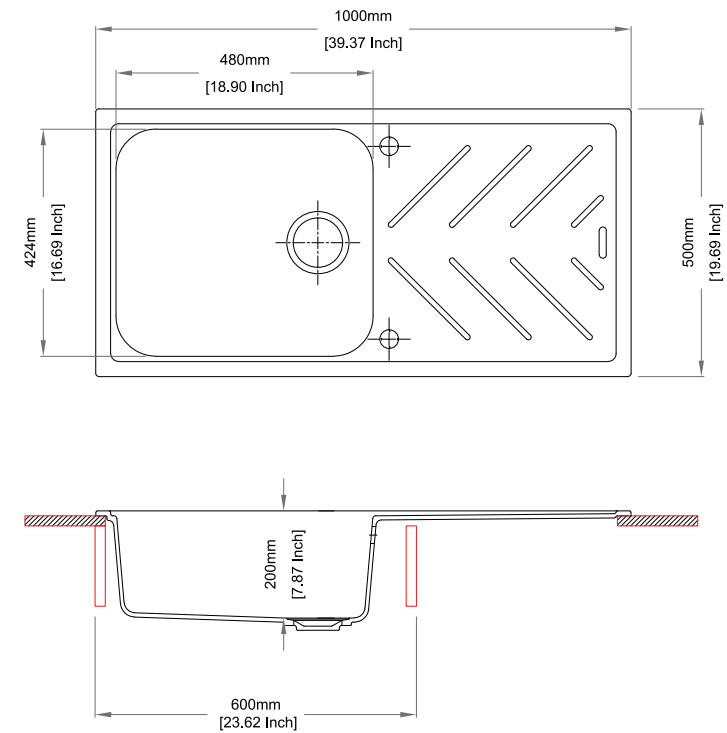

red

Also available without steel cap

Dimensions

Sink: 1160 mm × 500 mm
Bowls: 330 mm × 430 mm × 200 mm

Installation

Top Mount

Flush Mount

Under Mount

A Patented Steel Inlay Technology

NEW BEETHOVEN D100

Quartz sink with single bowl + drainer
Optional steel inlay

Colours

Dimensions

Sink: 860 mm × 500 mm
Bowl: 365 mm × 424 mm × 200 mm

Installation

NEW BEETHOVEN D100L

Quartz sink with single bowl + long drainer
Optional steel inlay

Colours

Dimensions

Sink: 1000 mm × 500 mm
Bowl: 480 mm × 424 mm × 200 mm

Installation

NEW BEETHOVEN D150

Quartz sink with single and half bowl + drainer
Optional steel inlay

Dimensions

Sink: 1160 mm × 500 mm
Left Bowl: 365 mm × 424 mm × 200 mm
Right Bowl: 295 mm × 424 mm × 200 mm

Installation

POLO SERIES

A Patented Steel Inlay Technology

POLO D100L

Quartz sink with large single bowl + long drainer
Optional steel inlay