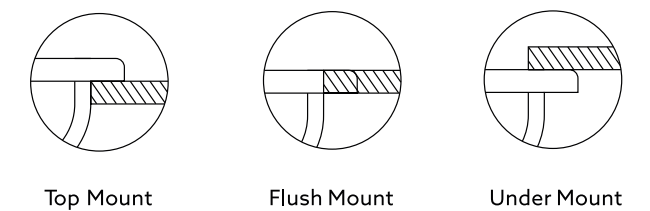

Installation