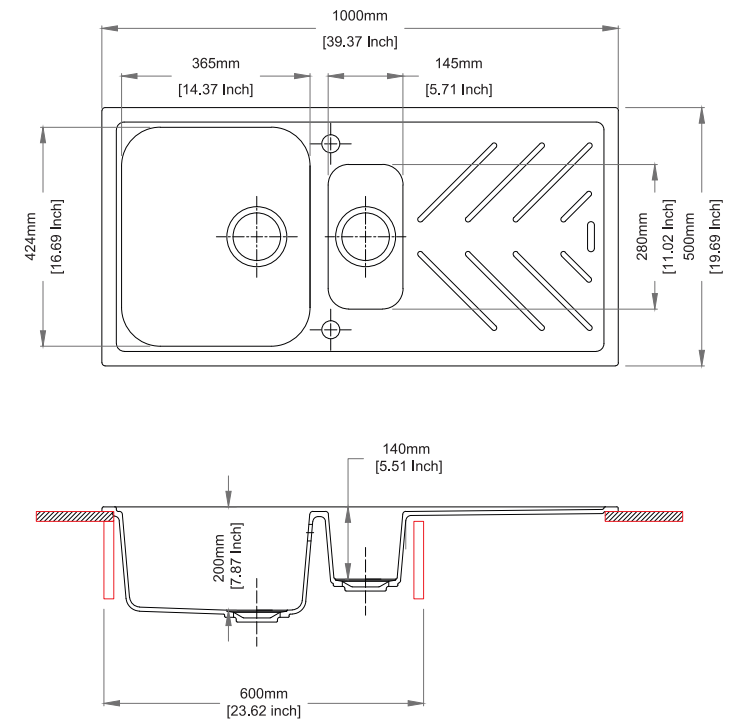

A Patented Steel Inlay Technology

NEW BEETHOVEN D100

Quartz sink with single bowl + drainer
Optional steel inlay

Colours

Dimensions

Sink: 860 mm × 500 mm
Bowl: 365 mm × 424 mm × 200 mm

Installation

NEW BEETHOVEN D100L

Quartz sink with single bowl + long drainer
Optional steel inlay

Colours

Dimensions

Sink: 1000 mm × 500 mm
Bowl: 480 mm × 424 mm × 200 mm

Installation

NEW BEETHOVEN D150

Quartz sink with single and half bowl + drainer
Optional steel inlay

Colours

Dimensions

Sink: 1000 mm × 500 mm
Bowl: 365 mm × 424 mm × 200 mm
Half Bowl: 145 mm × 280 mm × 140 mm

Installation

NEW BEETHOVEN D200

Quartz sink with double bowls + drainer

Optional steel inlay

Colours

Dimensions

Sink: 1160 mm × 500 mm
Left Bowl: 365 mm × 424 mm × 200 mm
Right Bowl: 295 mm × 424 mm × 200 mm

Installation

POLO SERIES

A Patented Steel Inlay Technology

POLO D100L

Quartz sink with large single bowl + long drainer
Optional steel inlay