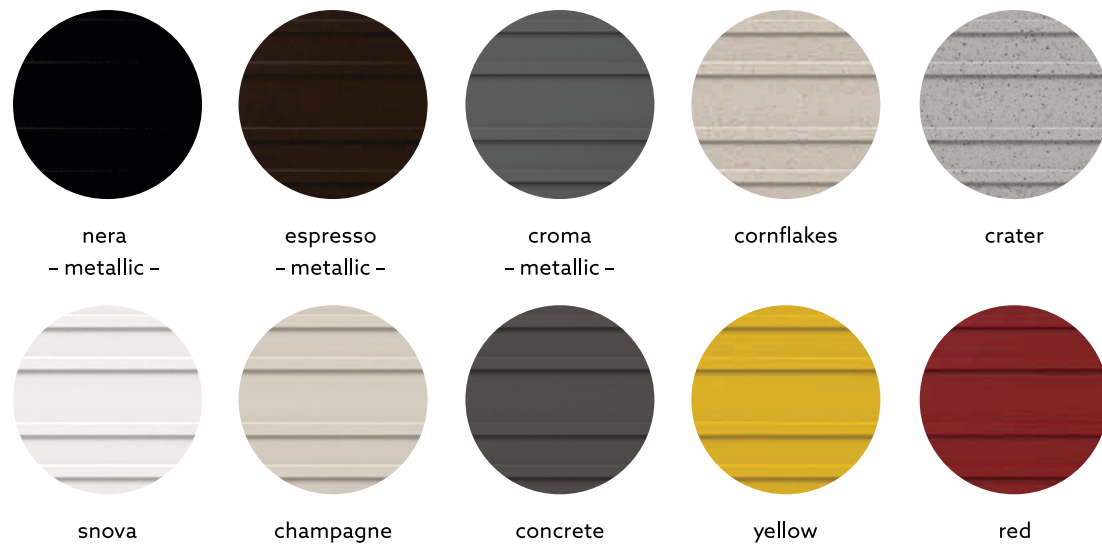

WALTZ 740

Quartz sink with
single bowl + drainer

concrete

Colours

nera
- metallic -

espresso
- metallic -

croma
- metallic -

cornflakes