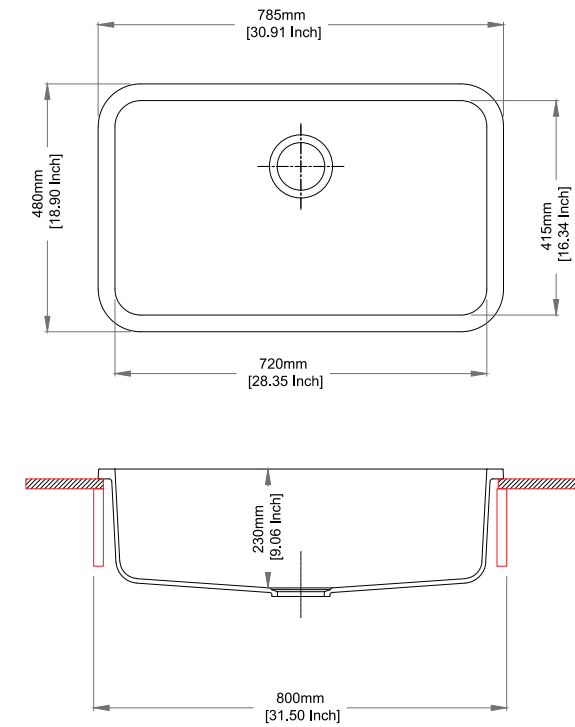

yellow

red

Dimensions

Sink: 560 mm × 510 mm
Bowl: 500 mm × 360 mm × 200 mm

Installation

Top Mount

Flush Mount

Under Mount

Dimensions

Sink: 780 mm × 510 mm
Bowl: 720 mm × 370 mm × 220 mm

Installation

LARGO SERIES

LARGO 3620

Quartz sink with
double bowls

crater

Colours

Dimensions

Sink: 900 mm × 500 mm
Left Bowl: 465 mm × 443 mm × 230 mm
Right Bowl: 325 mm × 443 mm × 230 mm

Installation

LARGO 4520

Quartz sink with
double bowls

nera

Colours

Dimensions

Sink: 1140 mm × 500 mm
Double Bowls: 510 mm × 443 mm × 230 mm

Installation

Top Mount

Flush Mount

JUMBO SERIES

JUMBO N100

Quartz sink with
Single Bowl

snova