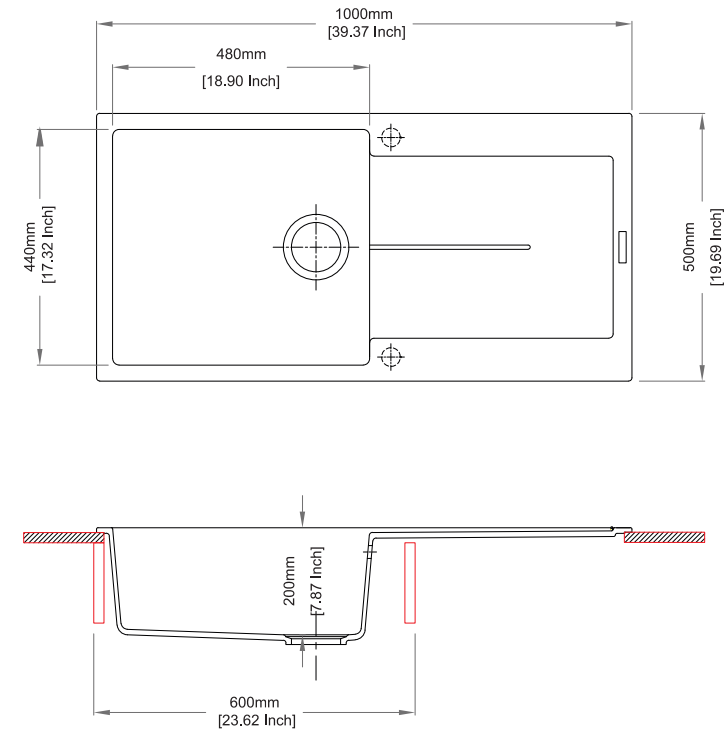

Sink: 860 mm × 500 mm
Bowl: 347 mm × 440 mm × 200 mm

Installation

Top Mount

Flush Mount

Under Mount

ENIGMA D100L

Quartz sink with
large single bowl + long drainer

croma

Colours

Dimensions

Sink: 1000 mm × 500 mm
Bowl: 480 mm × 440 mm × 200 mm

Installation

ENIGMA D150

Quartz sink with
single and half bowl + drainer

cornflakes

Colours

Dimensions

Sink: 1000 mm × 500 mm
Single Bowl: 345 mm × 440 mm × 200 mm
Half Bowl: 155 mm × 295 mm × 146 mm

Installation

ENIGMA D200

Quartz sink with
double bowls + drainer

espresso

Colours

Dimensions