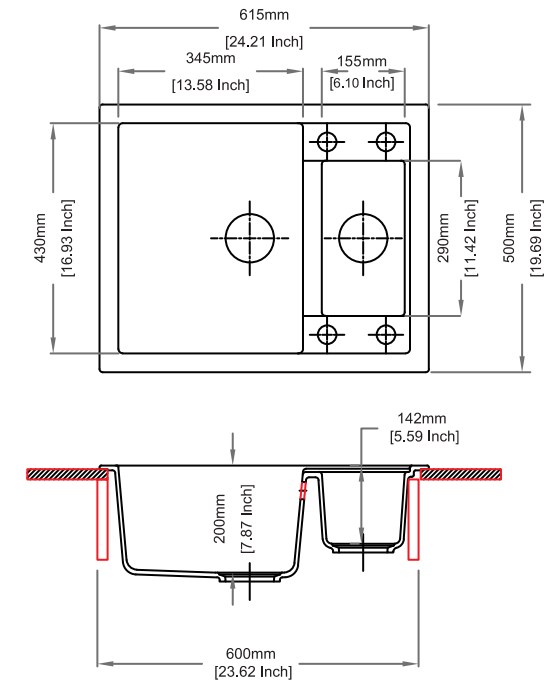

MOZART N150

Quartz sink with
single and half bowl

Colours

Dimensions

Sink: 615 mm × 500 mm
Single Bowl: 345 mm × 430 mm × 200 mm
Half Bowl: 155 mm × 290 mm × 142 mm

Installation