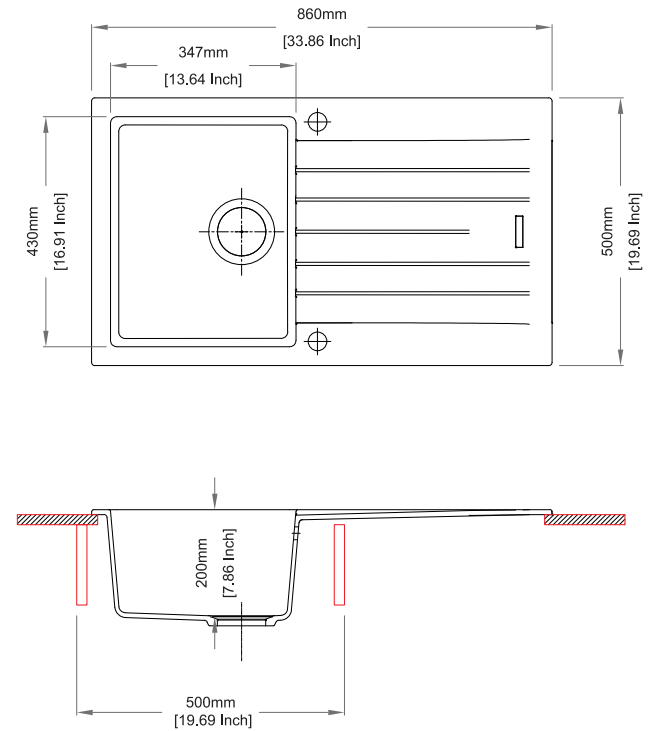

Dimensions

Sink: 1000 mm × 500 mm
Single Bowl: 345 mm × 440 mm × 200 mm
Half Bowl: 155 mm × 295 mm × 146 mm

Installation

ENIGMA D200

Quartz sink with
double bowls + drainer

espresso

Colours

Dimensions

Sink: 1160 mm × 500 mm
Bowls: 330 mm × 440 mm × 200 mm

Installation

ENIGMA N150

Quartz sink with
single and half bowl

crater

Colours

Dimensions

Sink: 555 mm × 460 mm
Single Bowl: 335 mm × 400 mm × 200 mm
Half Bowl: 155 mm × 400 mm × 140 mm

Installation

ENIGMA N200

Quartz sink with
double bowls

Snova

Colours

Dimensions

Sink: 860 mm × 500 mm
Left Bowl: 515 mm × 440 mm × 200 mm
Right Bowl: 250 mm × 320 mm × 200 mm

Installation

TIP TOE SERIES

TIP TOE D100

Quartz sink with
single bowl+ drainer

snova

Colours

Dimensions

Sink: 860 mm × 500 mm
Bowl: 347 mm × 430 mm × 200 mm

Installation