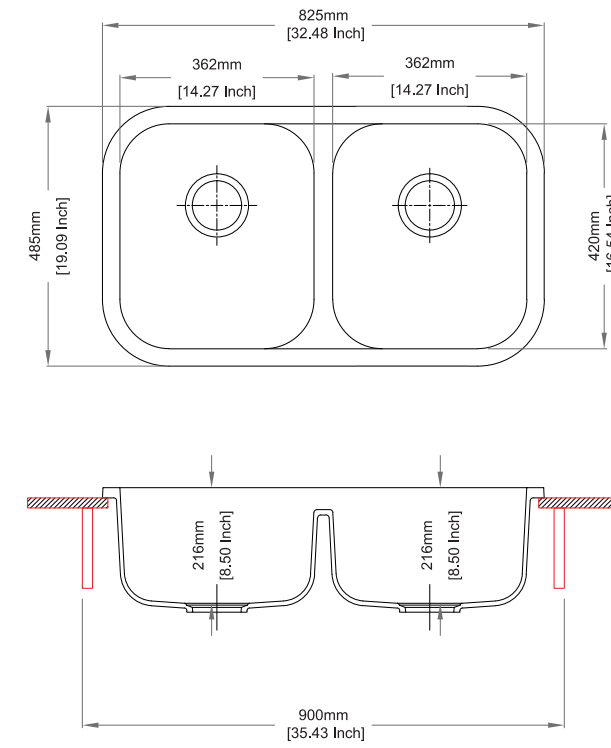

Dimensions

Sink: 780 mm × 510 mm
Bowl: 720 mm × 370 mm × 220 mm

Installation

LARGO SERIES

LARGO 3620

Quartz sink with
double bowls

crater

Colours

Dimensions

Sink: 900 mm × 500 mm
Left Bowl: 465 mm × 443 mm × 230 mm
Right Bowl: 325 mm × 443 mm × 230 mm

Installation

LARGO 4520

Quartz sink with
double bowls

nera

Colours

Dimensions

concrete

yellow

red

Dimensions

Sink: 785 mm × 480 mm
Bowl: 720 mm × 415 mm × 230 mm

Installation

Flush Mount

Under Mount

JUMBO N200

Quartz sink with
Double Bowl

champagne

Colours

Dimensions

Sink: 825 mm × 485 mm
Double Bowls: 362 mm × 420 mm × 216 mm

Installation

Flush Mount