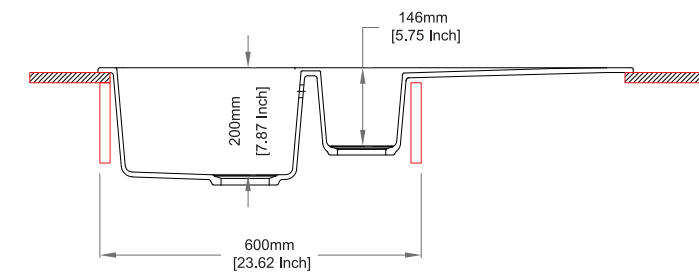

TIP TOE D100L

Quartz sink with
large single bowl + long drainer

croma

Colours

Dimensions

Sink: 1000 mm × 500 mm
Bowl: 480 mm × 430 mm × 200 mm

Installation

TIP TOE D150

Quartz sink with
single and half bowl + drainer

cornflakes

Colours

Dimensions

Sink: 1000 mm × 500 mm
Bowl: 345 mm × 430 mm × 200 mm
Half bowl: 155 mm × 340 mm × 146 mm

Installation

Top Mount

Flush Mount