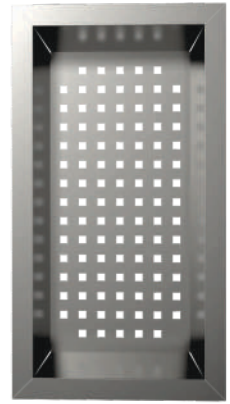

Accessories

Vegetable Colander | SS 304-1mm

XVG1001