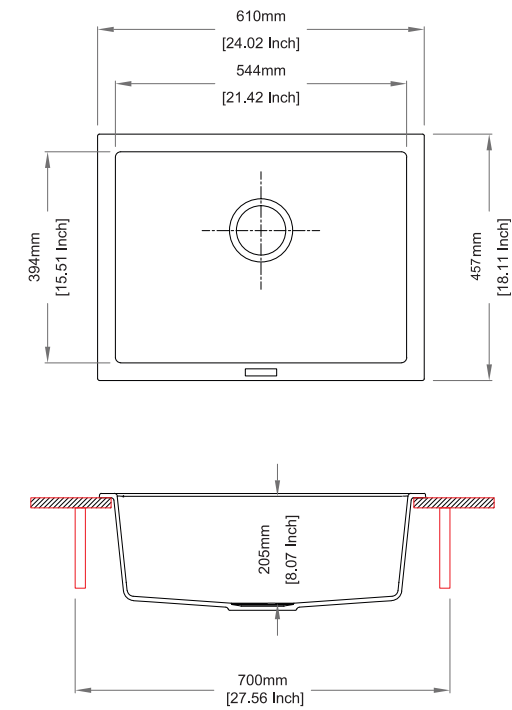

Dimensions

Sink: 457 mm × 406 mm
Bowl: 417 mm × 363 mm × 203 mm

Installation

SALSA

Quartz sink with
single bowl

snova

Colours

Dimensions

concrete

yellow

red

Dimensions

Sink: 423 mm × 423 mm
Bowl: 356 mm × 356 mm × 203 mm

Installation

Top Mount

Flush Mount

Under Mount

BIG BOWL

Quartz sink with
single bowl

croma

Colours

Dimensions

Sink: 610 mm × 457 mm
Bowl: 544 mm × 394 mm × 205 mm

Installation

SWAN SERIES

SWAN N100

Quartz sink with
single bowl

snova

Colours

Dimensions

Sink: 635 mm × 559 mm
Bowl: 545 mm × 455 mm × 230 mm

Installation