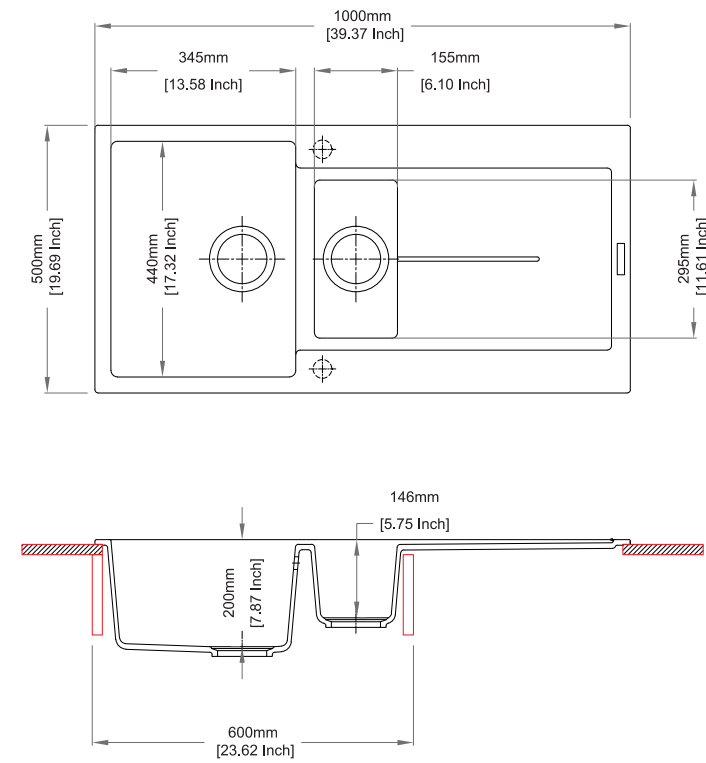

Sink: 860 mm × 500 mm
Bowl: 347 mm × 440 mm × 200 mm

Installation

Top Mount

Flush Mount

Under Mount

ENIGMA D100L

Quartz sink with
large single bowl + long drainer

croma

Colours

Dimensions

Sink: 1000 mm × 500 mm
Bowl: 480 mm × 440 mm × 200 mm

Installation

ENIGMA D150

Quartz sink with
single and half bowl + drainer

cornflakes

Colours

Dimensions

Sink: 1000 mm × 500 mm
Single Bowl: 345 mm × 440 mm × 200 mm
Half Bowl: 155 mm × 295 mm × 146 mm

Installation

ENIGMA D200

Quartz sink with
double bowls + drainer

espresso

Colours

Dimensions

Sink: 1160 mm × 500 mm
Bowls: 330 mm × 440 mm × 200 mm

Installation

ENIGMA N150

Quartz sink with
single and half bowl

crater

Colours

Dimensions

Sink: 555 mm × 460 mm
Single Bowl: 335 mm × 400 mm × 200 mm
Half Bowl: 155 mm × 400 mm × 140 mm