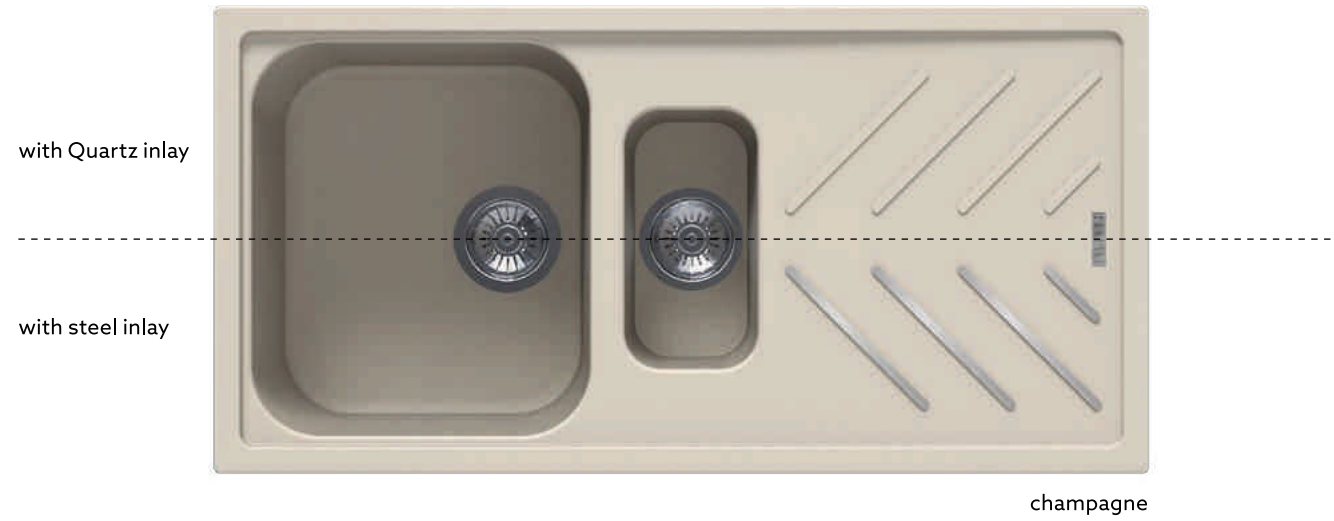

A Patented Steel Inlay Technology

NEW BEETHOVEN D100

Quartz sink with single bowl + drainer
Optional steel inlay

Colours

Dimensions

Sink: 860 mm × 500 mm
Bowl: 365 mm × 424 mm × 200 mm

Installation

NEW BEETHOVEN D100L

Quartz sink with single bowl + long drainer
Optional steel inlay

Colours

Dimensions

Sink: 1000 mm × 500 mm
Bowl: 480 mm × 424 mm × 200 mm

Installation

NEW BEETHOVEN D150

Quartz sink with single and half bowl + drainer
Optional steel inlay

Colours

Dimensions

Sink: 1000 mm × 500 mm
Bowl: 365 mm × 424 mm × 200 mm
Half Bowl: 145 mm × 280 mm × 140 mm

Installation

NEW BEETHOVEN D200

Quartz sink with double bowls + drainer

Optional steel inlay

Colours