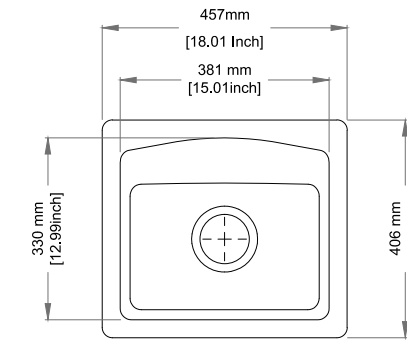

concrete

yellow

red

Dimensions

Sink: 785 mm × 480 mm
Bowl: 720 mm × 415 mm × 230 mm

Installation

Flush Mount

Under Mount

JUMBO N200

Quartz sink with
Double Bowl

champagne

Colours

Dimensions

Sink: 825 mm × 485 mm
Double Bowls: 362 mm × 420 mm × 216 mm

Installation

Flush Mount

Under Mount

**SINGLE
BOWL
SERIES**

BAR SINK

Quartz sink with
single bowl

Snova

Colours

Dimensions

Sink: 457 mm × 406 mm
Bowl: 381 mm × 330 mm × 200 mm

Dimensions

Sink: 457 mm × 406 mm
Bowl: 417 mm × 363 mm × 203 mm

Installation

SALSA

Quartz sink with
single bowl

snova

Colours

Dimensions