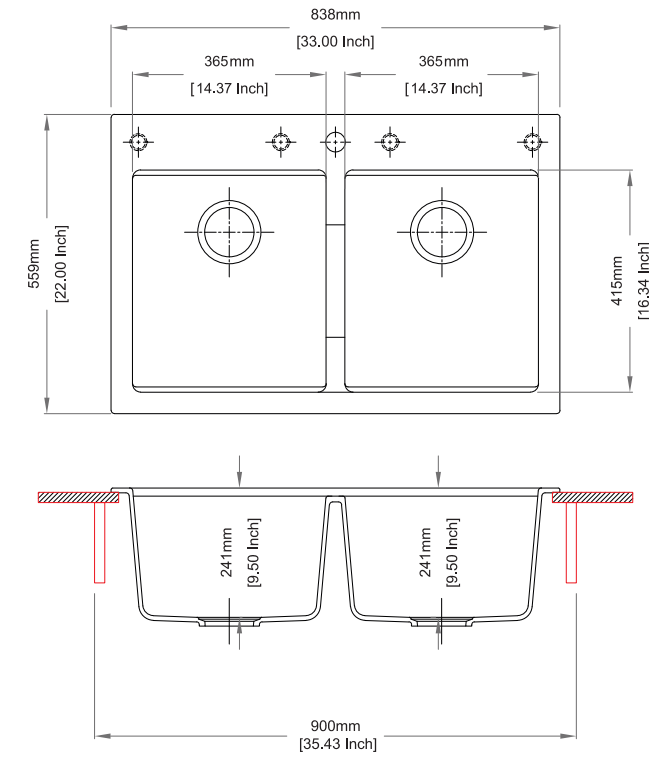

Colours

Dimensions

Sink: 800 mm × 500 mm
Left Bowl: 418 mm × 435 mm × 220 mm
Right Bowl: 288 mm × 435 mm × 220 mm

Installation

Top Mount

Flush Mount

CG DB 3322

Quartz sink with
double bowls

croma

Colours

Dimensions

Sink: 838 mm × 559 mm
Left Bowl: 406 mm × 435 mm × 241 mm
Right Bowl: 316 mm × 435 mm × 241 mm

Installation

CG 2B 3322

Quartz sink with
double bowls

crater

Colours

Dimensions

Sink: 838 mm × 559 mm
Bowls: 365 mm × 415 mm × 241 mm

Installation

ENTERTAINMENT

ENTERTAINMENT

Quartz sink with
single bowl + drainer

snova

Colours

Dimensions

Sink: 762 mm × 280 mm
Bowl: 380 mm × 215 mm × 200 mm

Installation

WALTZ SERIES

WALTZ 400

Quartz sink with
single bowl

nera