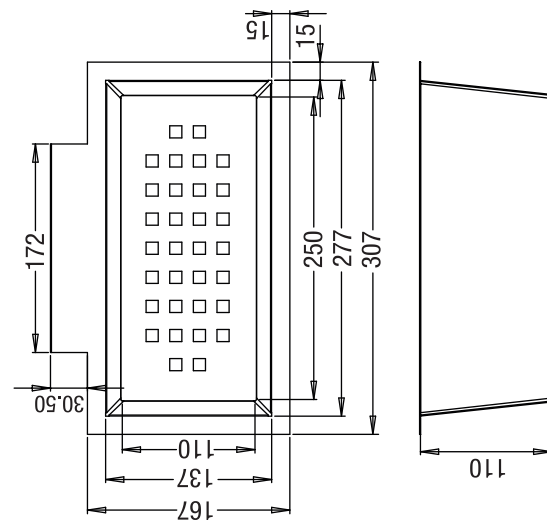

Vegetable Colander | For Quarter Bowl | SS 304 - 1mm

Suitable For: Vivaldi, Jazz, Enigma, Tip-Toe & Rimo Series