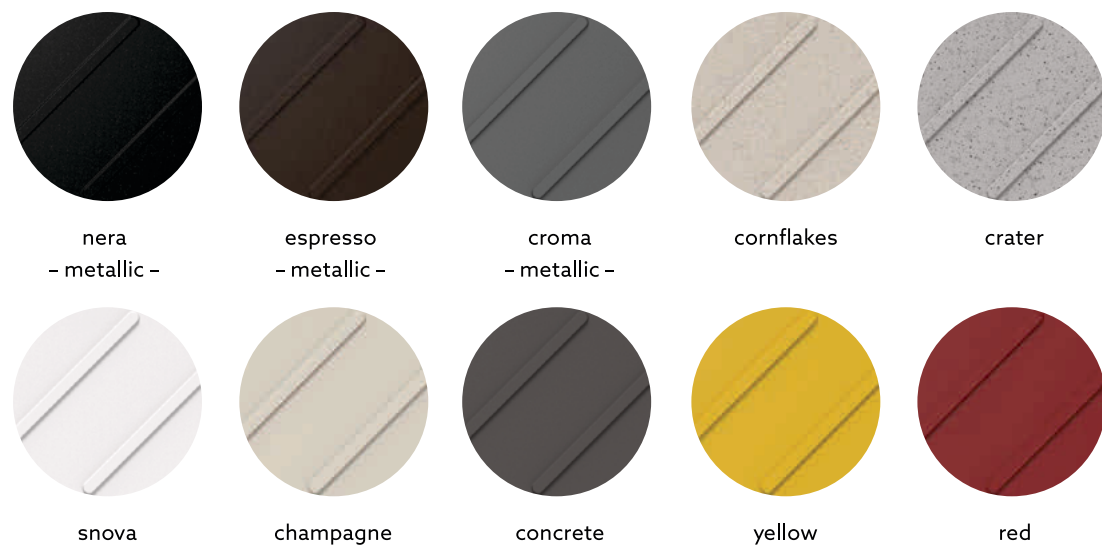

NEW BEETHOVEN D100L

Quartz sink with single bowl + long drainer
Optional steel inlay

Colours

Dimensions

Sink: 1000 mm × 500 mm
Bowl: 480 mm × 424 mm × 200 mm

Installation