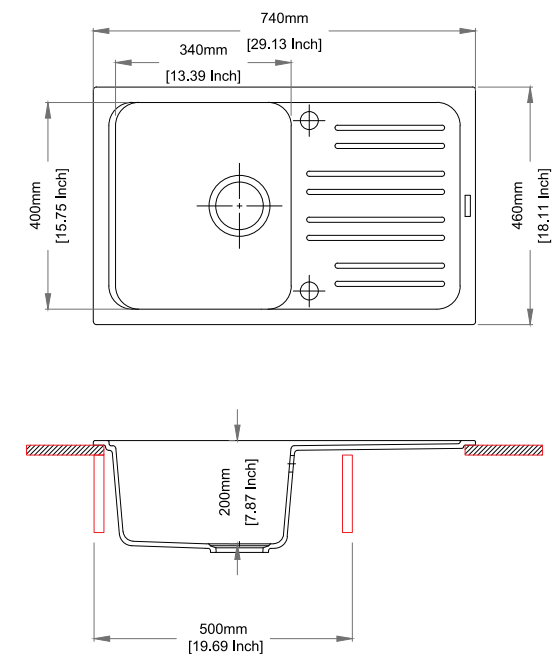

WALTZ 740

Quartz sink with
single bowl + drainer

Colours

Dimensions

Sink: 740 mm × 460 mm
Bowl: 340 mm × 400 mm × 200 mm

Installation