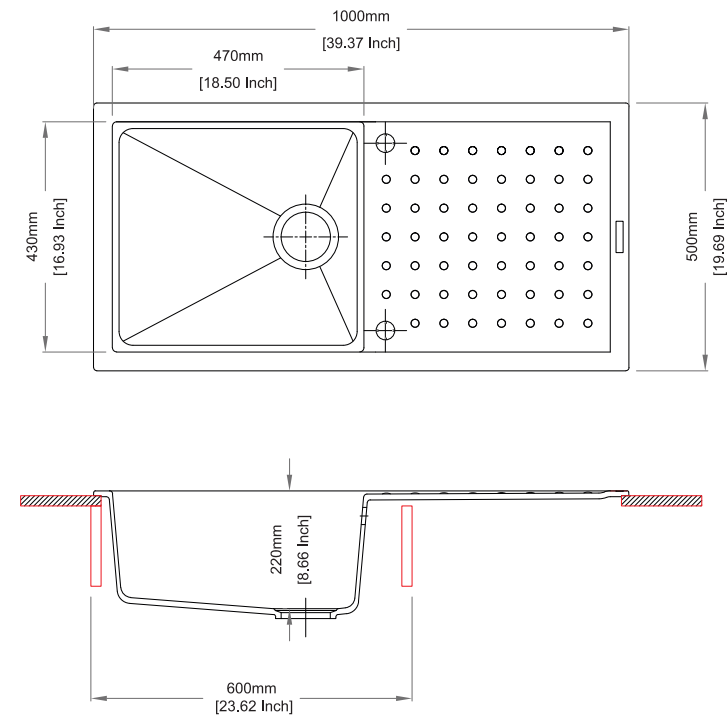

Quartz sink with single bowl + long drainer
Optional steel inlay

Colours

Dimensions

Sink: 1000 mm × 500 mm
Bowl: 480 mm × 424 mm × 200 mm

Installation

NEW BEETHOVEN D150

Quartz sink with single and half bowl + drainer
Optional steel inlay

Colours

Dimensions

Sink: 1000 mm × 500 mm
Bowl: 365 mm × 424 mm × 200 mm
Half Bowl: 145 mm × 280 mm × 140 mm

Installation

NEW BEETHOVEN D200

Quartz sink with double bowls + drainer

Optional steel inlay

Colours

Dimensions

Sink: 1160 mm × 500 mm
Left Bowl: 365 mm × 424 mm × 200 mm
Right Bowl: 295 mm × 424 mm × 200 mm

Installation

POLO SERIES

A Patented Steel Inlay Technology

POLO D100L

Quartz sink with large single bowl + long drainer
Optional steel inlay

Colours

Dimensions

Sink: 1000 mm × 500 mm
Bowl: 470 mm × 430 mm × 220 mm

Installation

POLO D200

Quartz sink with double bowls + drainer
Optional steel inlay

Colours

Dimensions