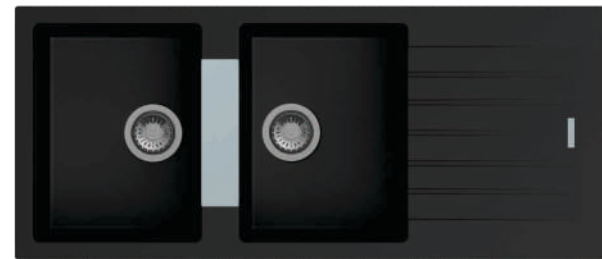

TIP TOE D200

Quartz sink with
double bowls + drainer

Option 1: Overflow with Steel Cap

Option 2: Just Overflow