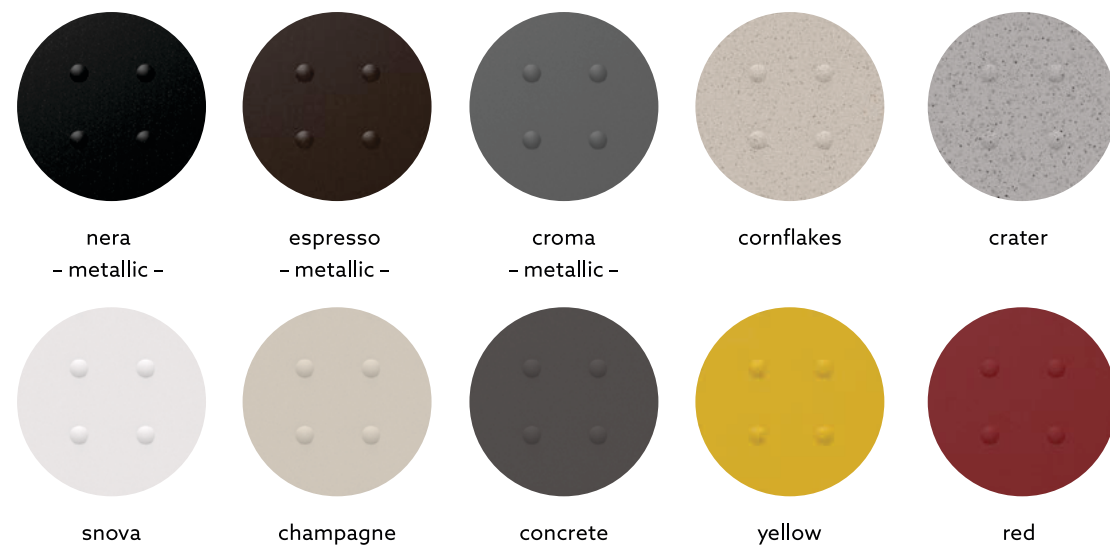

POLO D100L

Quartz sink with large single bowl + long drainer
Optional steel inlay

Colours

Dimensions

Sink: 1000 mm × 500 mm
Bowl: 470 mm × 430 mm × 220 mm

Installation