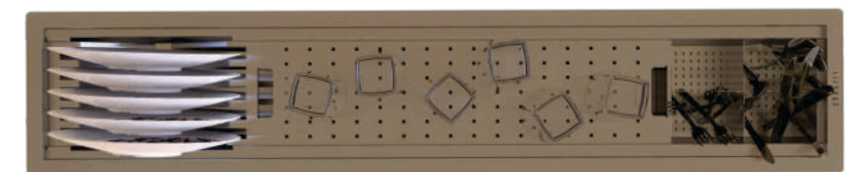

Sink: 780 mm × 500 mm
Bowl: Ø 420 mm × 200 mm

Installation

Toughened Glass Chopping Board

Vegetable Colander | For Quarter Bowl | SS 304 - 1mm

Vegetable Colander | SS 304-1mm

ACCESSORIES

Drying Channel 500

Drying Channel 1000