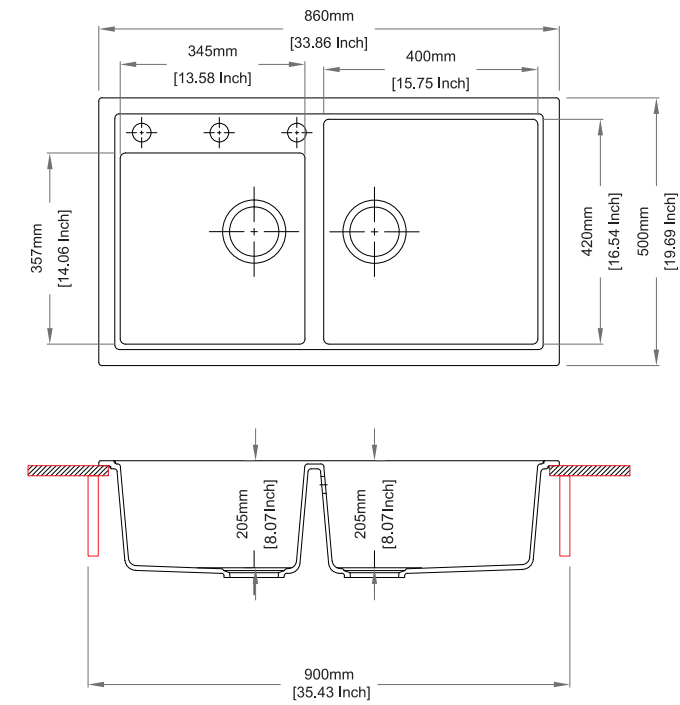

Sink: 860 mm × 500 mm
Single Bowl: 337 mm × 420 mm × 205 mm

Installation

VIVALDI D100 I

Quartz sink with
single bowl + drainer

croma

Colours

Dimensions

Sink: 914 mm × 457 mm
Single Bowl: 483 mm × 397 mm × 216 mm

VIVALDI D150

Quartz sink with
single and half bowl + drainer

snova

Colours

Dimensions

Sink: 1000 mm × 500 mm
Single Bowl: 335 mm × 420 mm × 205 mm
Half Bowl: 155 mm × 295 mm × 146 mm

Installation

VIVALDI D200

Quartz sink with
double bowls + drainer

croma

Colours

Dimensions

Sink: 1160 mm × 500 mm
Left Bowl: 400 mm × 420 mm × 205 mm
Half Bowl: 295 mm × 295 mm × 205 mm

Installation

VIVALDI N200

Quartz sink with
double bowls

snova

Colours

Dimensions

Sink: 860 mm × 500 mm
Left Bowl: 345 mm × 357 mm × 205 mm
Half Bowl: 400 mm × 420 mm × 205 mm

Installation

DOUBLE BOWL SERIES

CG DB 3121

Quartz sink with
double bowls