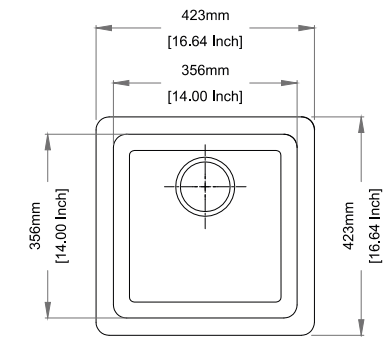

Dimensions

Sink: 457 mm × 406 mm
Bowl: 417 mm × 363 mm × 203 mm

Installation

SALSA

Quartz sink with
single bowl

snova

Colours

Dimensions

Sink: 533 mm × 457 mm
Bowl: 469 mm × 394 mm × 205 mm

Installation

Top Mount

Flush Mount

Under Mount

NEO SALSA

Quartz sink with
single bowl

champagne

concrete

yellow

red

Dimensions

Sink: 423 mm × 423 mm
Bowl: 356 mm × 356 mm × 203 mm

Installation

Top Mount

Flush Mount

Under Mount

BIG BOWL

Quartz sink with
single bowl

croma

Colours

Dimensions

Sink: 610 mm × 457 mm
Bowl: 544 mm × 394 mm × 205 mm

Installation