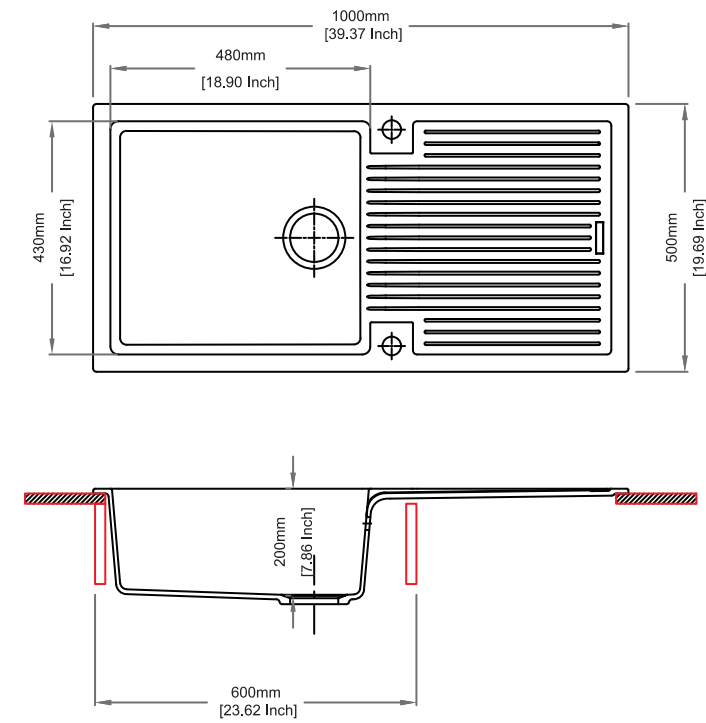

RIMO SERIES

RIMO D100L

Quartz sink with
large single bowl + long drainer

champagne

Colours

Dimensions

Sink: 1000 mm × 500 mm
Bowl: 480 mm × 430 mm × 200 mm

Installation

RIMO D150

Quartz sink with
single and half bowl + drainer

concrete

Colours

Dimensions

Sink: 1000 mm × 500 mm
Single Bowl: 345 mm × 430 mm × 200 mm
Half Bowl: 155 mm × 295 mm × 146 mm

Installation

Top Mount