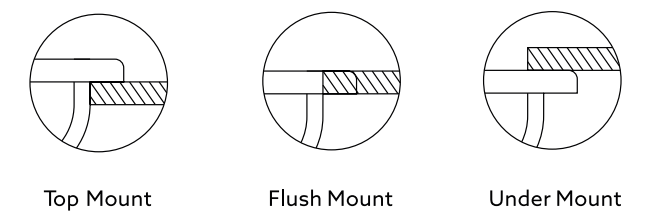

Installation