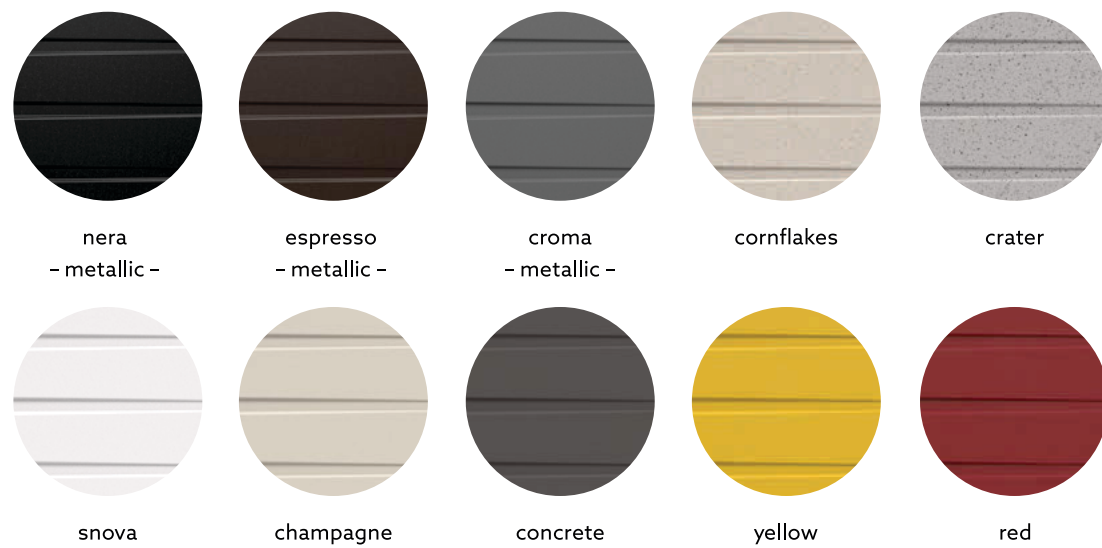

Dimensions

Sink: 1160 mm × 500 mm
Double Bowls: 323 mm × 430 mm × 210 mm

Installation

VIVALDI
SERIES

VIVALDI D100 S

Quartz sink with
single bowl + short drainer

espresso

Colours