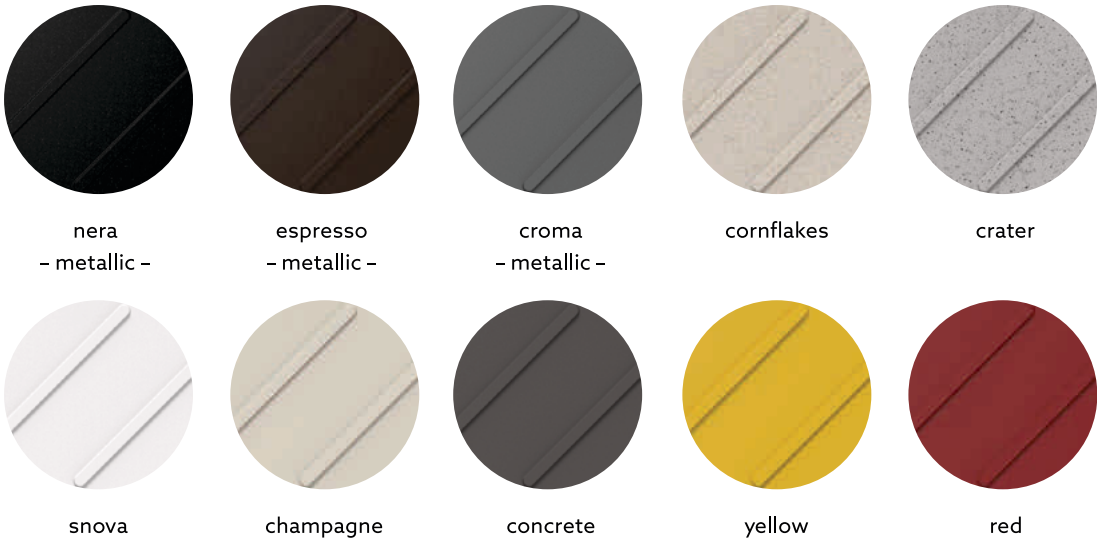

NEW BEETHOVEN D100

Quartz sink with single bowl + drainer
Optional steel inlay

Colours

Dimensions

Sink: 860 mm × 500 mm
Bowl: 365 mm × 424 mm × 200 mm

Installation