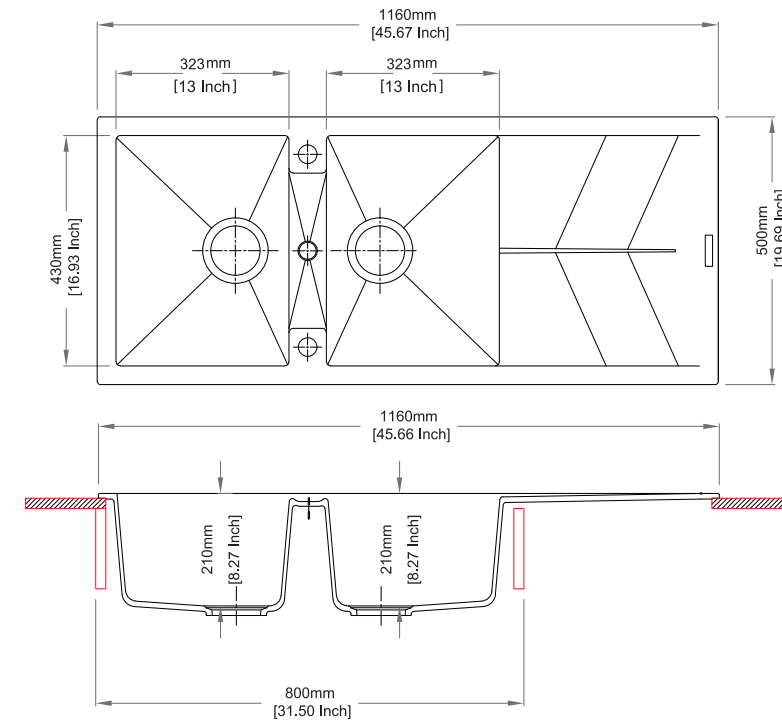

Sink: 1000 mm × 500 mm
Bowl: 480 mm × 430 mm × 220 mm

Installation

JAZZ D150

Quartz sink with
single and half bowl + drainer

croma

Colours

Dimensions

Sink: 1000 mm × 500 mm
Single Bowl: 347 mm × 430 mm × 210 mm
Half Bowl: 145 mm × 285 mm × 142 mm

Dimensions

Sink: 1160 mm × 500 mm
Double Bowls: 323 mm × 430 mm × 210 mm

Installation

VIVALDI
SERIES

VIVALDI D100 S

Quartz sink with
single bowl + short drainer

espresso

Colours