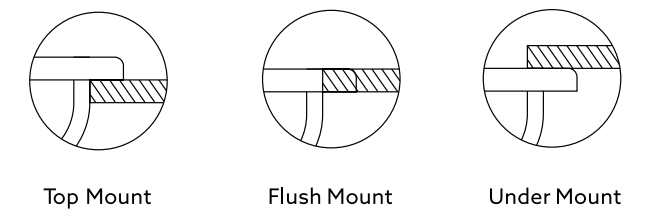

Installation