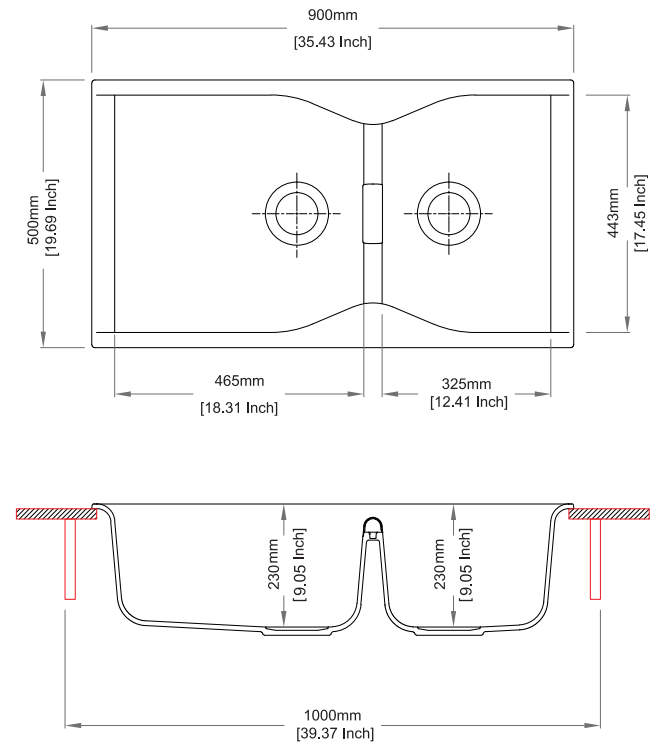

Dimensions

Sink: 780 mm × 510 mm
Bowl: 720 mm × 370 mm × 220 mm

Installation

LARGO SERIES

LARGO 3620

Quartz sink with
double bowls

crater

Colours

Dimensions

Sink: 900 mm × 500 mm
Left Bowl: 465 mm × 443 mm × 230 mm
Right Bowl: 325 mm × 443 mm × 230 mm

Installation

LARGO 4520

Quartz sink with
double bowls

nera

Colours

Dimensions