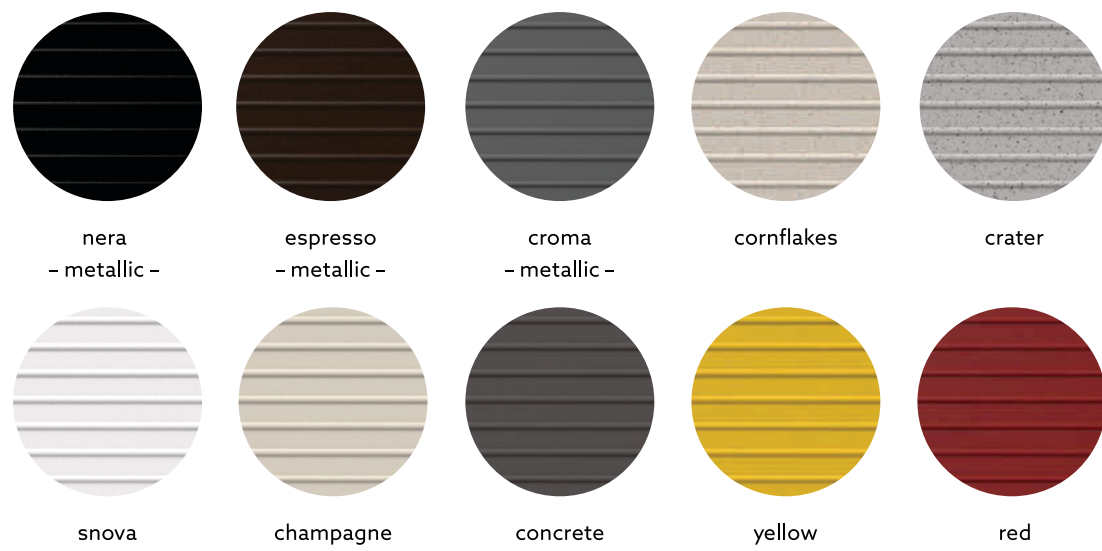

RIMO D100L

Quartz sink with
large single bowl + long drainer

Colours

Dimensions

Sink: 1000 mm × 500 mm
Bowl: 480 mm × 430 mm × 200 mm

Installation