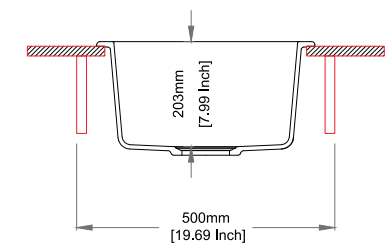

concrete

yellow

red

Dimensions

Sink: 423 mm × 423 mm
Bowl: 356 mm × 356 mm × 203 mm

Installation

Top Mount

Flush Mount