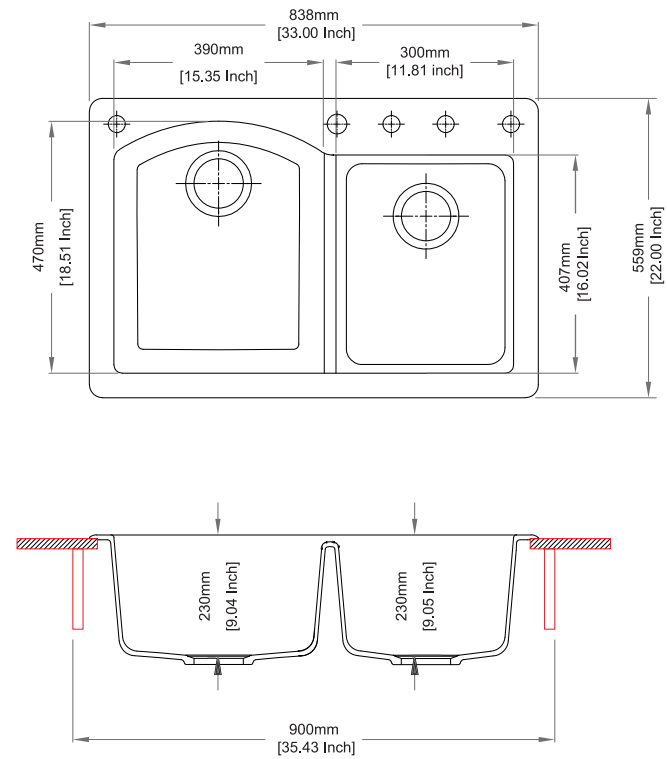

Under Mount

BIG BOWL

Quartz sink with
single bowl

croma

Colours

Dimensions

Sink: 610 mm × 457 mm
Bowl: 544 mm × 394 mm × 205 mm

Installation

SWAN SERIES

SWAN N100

Quartz sink with
single bowl

snova

Colours

Dimensions

Sink: 635 mm × 559 mm
Bowl: 545 mm × 455 mm × 230 mm

Installation

Sink: 838 mm × 558 mm
Bowl: 741 mm × 421 mm × 215 mm

Installation

SWAN N200

Quartz sink with
double bowls

snova

Colours

Dimensions

Sink: 838 mm × 559 mm
Left Bowl: 390 mm × 470 mm × 230 mm
Right Bowl: 300 mm × 407 mm × 230 mm

Installation

SWAN D100

Quartz sink with
single bowl + drainer

nera

Colours

Dimensions

Sink: 838 mm × 559 mm
Bowl: 485 mm × 457 mm × 254 mm

Installation