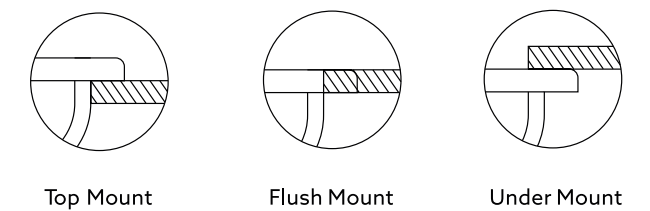

Installation