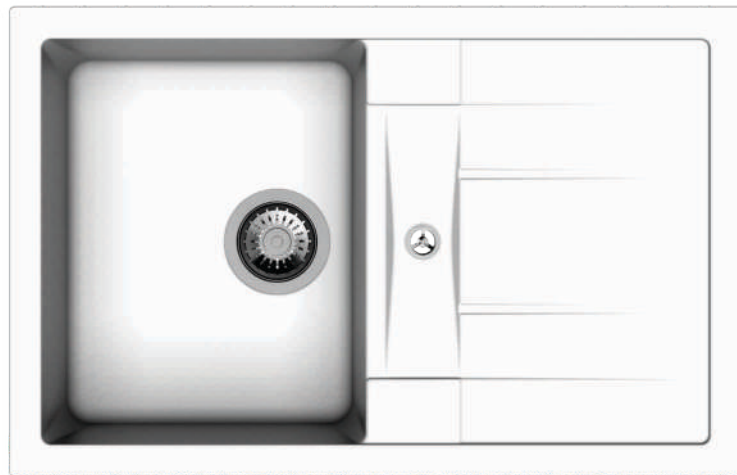

MOZART D100

Quartz sink with
single bowl + drainer

snova