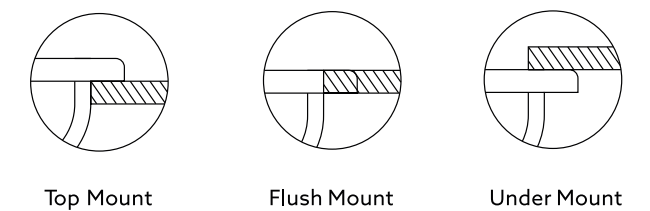

A Patented Steel Inlay Technology

NEW BEETHOVEN D100

Quartz sink with single bowl + drainer
Optional steel inlay

Colours

Dimensions

Sink: 860 mm × 500 mm
Bowl: 365 mm × 424 mm × 200 mm

Installation

NEW BEETHOVEN D100L

Quartz sink with single bowl + long drainer
Optional steel inlay

Colours

Dimensions

Sink: 1000 mm × 500 mm
Bowl: 480 mm × 424 mm × 200 mm

Installation

NEW BEETHOVEN D150

Quartz sink with single and half bowl + drainer
Optional steel inlay