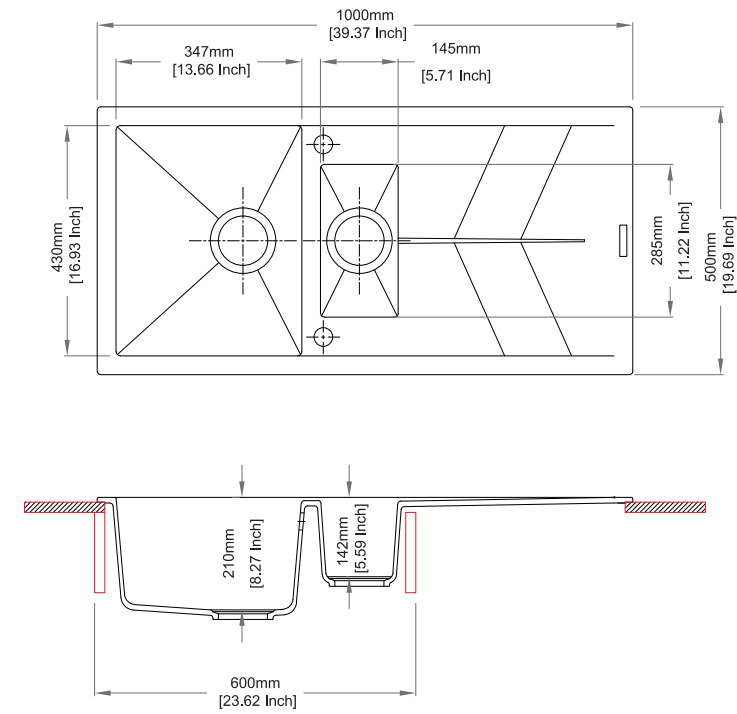

Dimensions

Sink: 1160 mm × 500 mm
Left Bowl: 365 mm × 424 mm × 200 mm
Right Bowl: 295 mm × 424 mm × 200 mm

Installation

POLO SERIES

A Patented Steel Inlay Technology

POLO D100L

Quartz sink with large single bowl + long drainer
Optional steel inlay

Sink: 1160 mm × 500 mm
Bowls: 330 mm × 430 mm × 210 mm

Installation

JAZZ SERIES

JAZZ D100L

Quartz sink with
large single bowl + long drainer

nera

Colours

Dimensions

Sink: 1000 mm × 500 mm
Bowl: 480 mm × 430 mm × 220 mm

Installation

JAZZ D150

Quartz sink with
single and half bowl + drainer

croma

Colours

Dimensions

Sink: 1000 mm × 500 mm
Single Bowl: 347 mm × 430 mm × 210 mm
Half Bowl: 145 mm × 285 mm × 142 mm