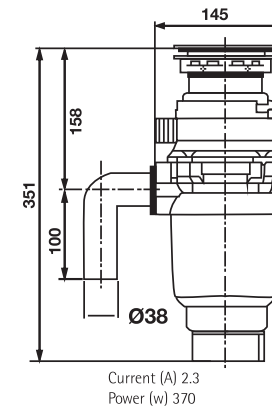

STANDARD 1/2 HP FOOD WASTE DISPOSER!

- Permanent Magnet DC Motor and Low Noise
- High-speed dynamic balanced armature
- 2500 R.P.M. Motor
- Multi-functional stopper
- Corrosion proof grinding components
- Stainless Steel wear-resistant
- High strength plastic structure