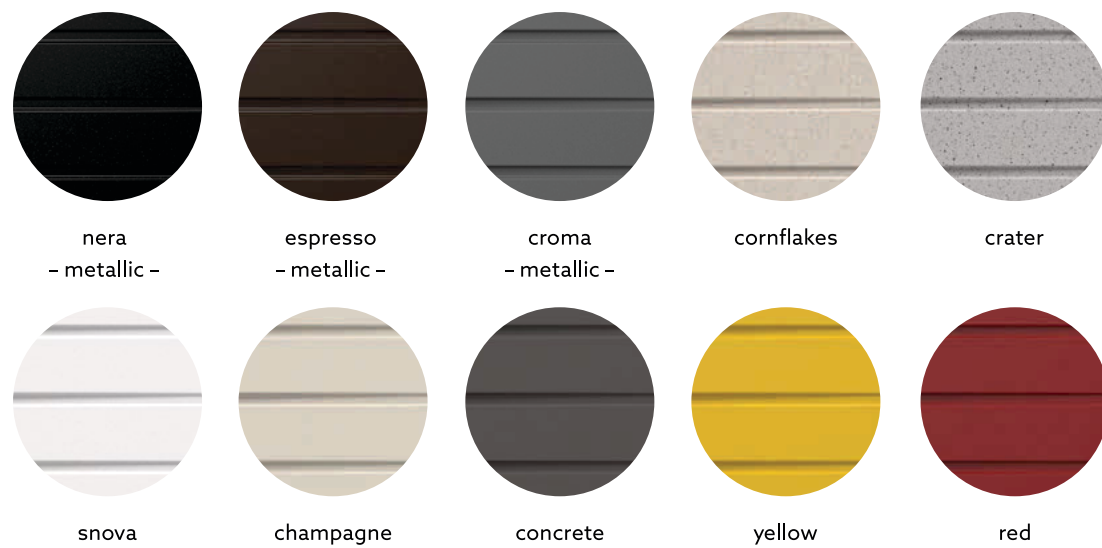

TIP TOE D100

Quartz sink with
single bowl+ drainer

Colours

Dimensions

Sink: 860 mm × 500 mm
Bowl: 347 mm × 430 mm × 200 mm

Installation