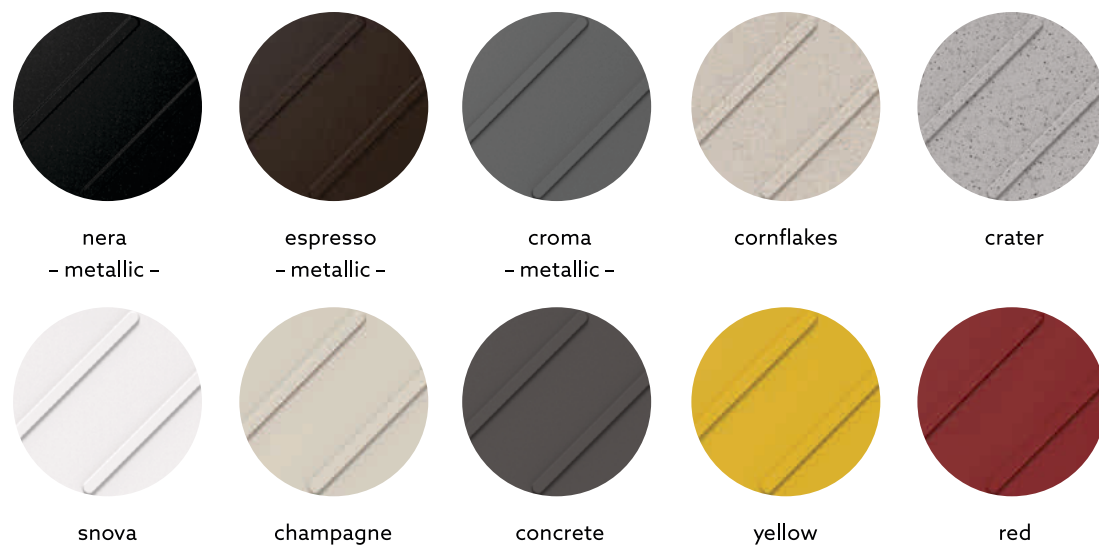

Colours

Dimensions

Sink: 1000 mm × 500 mm
Bowl: 365 mm × 424 mm × 200 mm
Half Bowl: 145 mm × 280 mm × 140 mm

Installation

NEW BEETHOVEN D200

Quartz sink with double bowls + drainer

Optional steel inlay

Colours