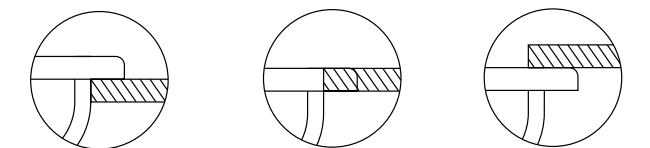

Quartz sink with
single and half bowl + drainer

cornflakes

Colours

Dimensions

Sink: 1000 mm × 500 mm
Bowl: 345 mm × 430 mm × 200 mm
Half bowl: 155 mm × 340 mm × 146 mm

Installation

Top Mount

Flush Mount