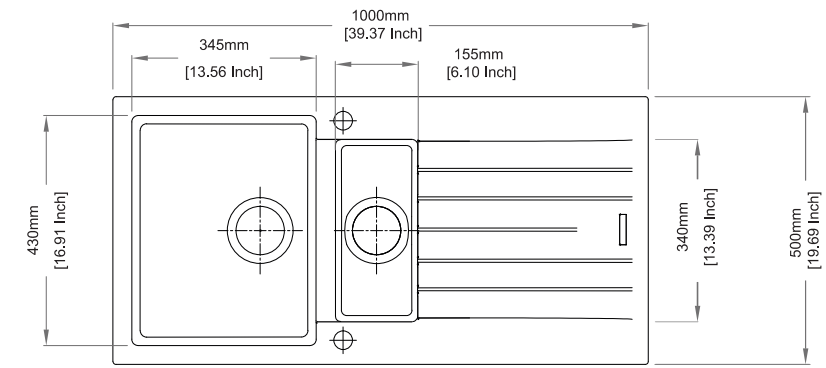

Sink: 1160 mm × 500 mm
Bowls: 330 mm × 440 mm × 200 mm

Installation

ENIGMA N150

Quartz sink with
single and half bowl

crater

Colours

Dimensions

Sink: 555 mm × 460 mm
Single Bowl: 335 mm × 400 mm × 200 mm
Half Bowl: 155 mm × 400 mm × 140 mm

Installation

ENIGMA N200

Quartz sink with
double bowls

Snova

Colours

Dimensions

Sink: 860 mm × 500 mm
Left Bowl: 515 mm × 440 mm × 200 mm
Right Bowl: 250 mm × 320 mm × 200 mm

Installation

TIP TOE D100L

Quartz sink with
large single bowl + long drainer

croma

Colours

Dimensions

Sink: 1000 mm × 500 mm
Bowl: 480 mm × 430 mm × 200 mm

Installation

TIP TOE D150

Quartz sink with
single and half bowl + drainer

cornflakes

Colours

Dimensions

Sink: 1000 mm × 500 mm
Bowl: 345 mm × 430 mm × 200 mm
Half bowl: 155 mm × 340 mm × 146 mm

Installation

Top Mount

Flush Mount