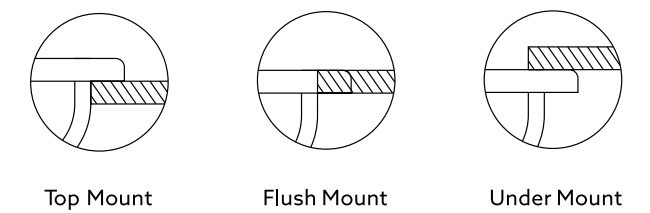

RIMO SERIES

RIMO D100L

Quartz sink with
large single bowl + long drainer

champagne

Colours

Dimensions

Sink: 1000 mm × 500 mm
Bowl: 480 mm × 430 mm × 200 mm

Installation