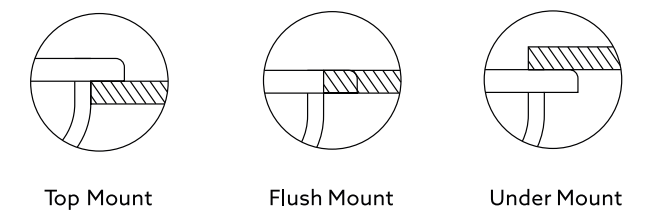

TIP TOE N200 LD

Quartz sink with
double bowls

espresso

Colours

Dimensions

Sink: 860 mm × 500 mm
Left Bowl: 400 mm × 430 mm × 200 mm
Right Bowl: 370 mm × 365 mm × 200 mm

Installation

NEW BEETHOVEN SERIES

A Patented Steel Inlay Technology

NEW BEETHOVEN D100

Quartz sink with single bowl + drainer
Optional steel inlay

Colours

Dimensions

Sink: 860 mm × 500 mm
Bowl: 365 mm × 424 mm × 200 mm

Installation

NEW BEETHOVEN D100L