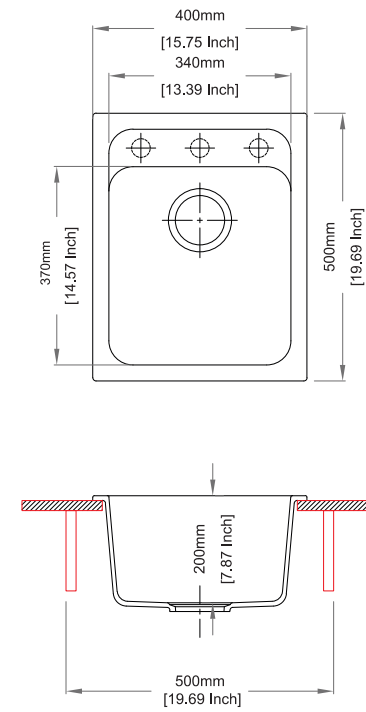

Colours

Dimensions

Sink: 838 mm × 559 mm
Bowls: 365 mm × 415 mm × 241 mm

Installation

ENTERTAINMENT

ENTERTAINMENT

Quartz sink with
single bowl + drainer

snova

Colours

Dimensions

Sink: 762 mm × 280 mm
Bowl: 380 mm × 215 mm × 200 mm

Installation

WALTZ SERIES

WALTZ 400

Quartz sink with
single bowl

nera

Colours

Dimensions

Sink: 400 mm × 500 mm
Bowl: 340 mm × 370 mm × 200 mm

Installation

WALTZ 560 FE

Quartz sink with
single bowl

champagne

Colours

yellow

red

Dimensions

Sink: 560 mm × 510 mm
Bowl: 500 mm × 360 mm × 200 mm

Installation

Top Mount

Flush Mount

Under Mount