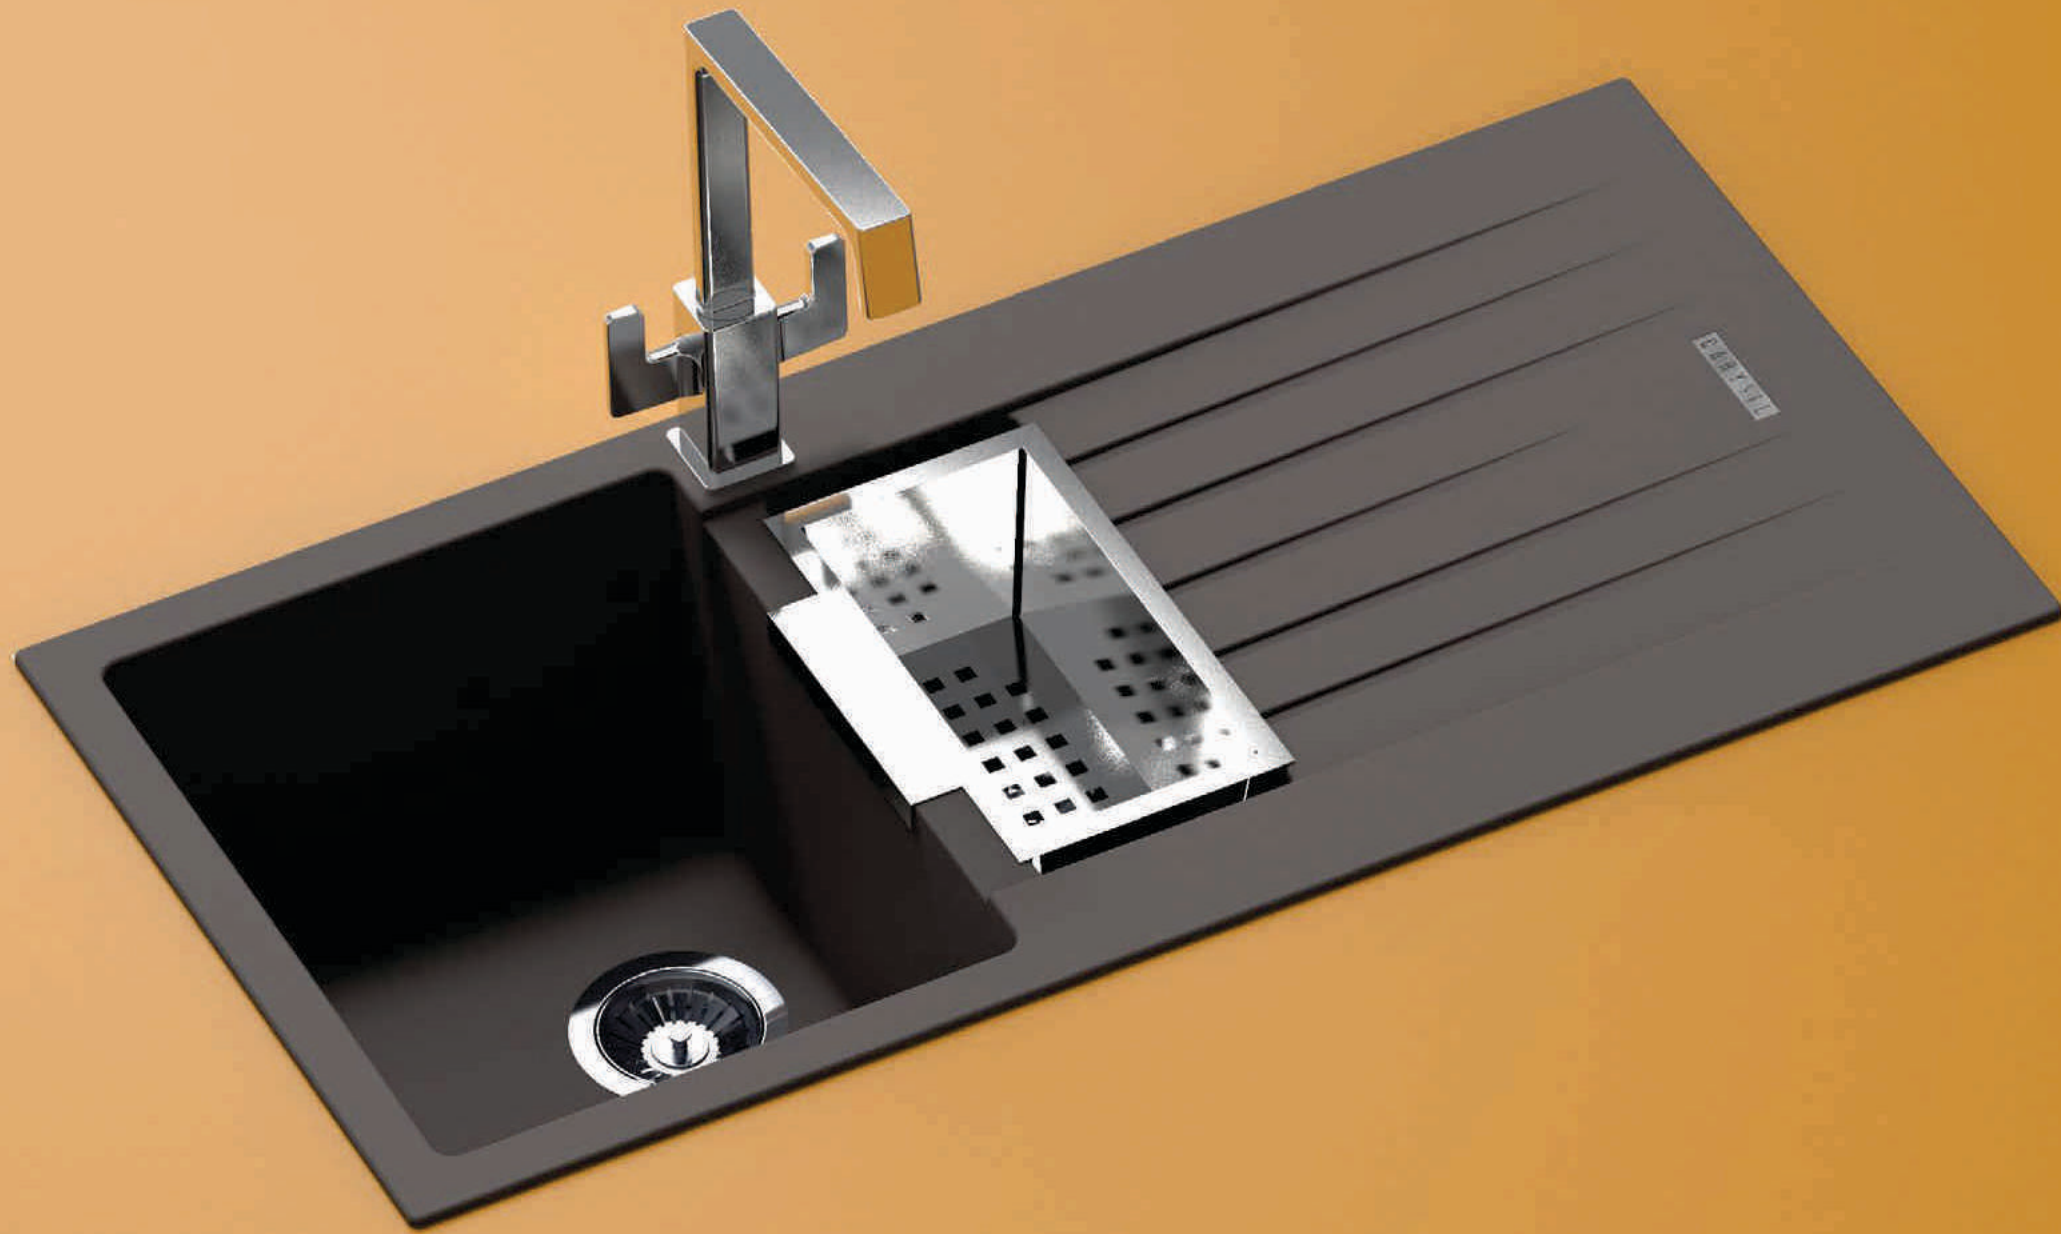

Installation

ENIGMA N200

Quartz sink with
double bowls

Snova

Colours

Dimensions

Sink: 860 mm × 500 mm
Left Bowl: 515 mm × 440 mm × 200 mm
Right Bowl: 250 mm × 320 mm × 200 mm

Installation

TIP TOE SERIES

TIP TOE D100

Quartz sink with
single bowl+ drainer

snova

Colours

Dimensions

Sink: 860 mm × 500 mm
Bowl: 347 mm × 430 mm × 200 mm

Installation