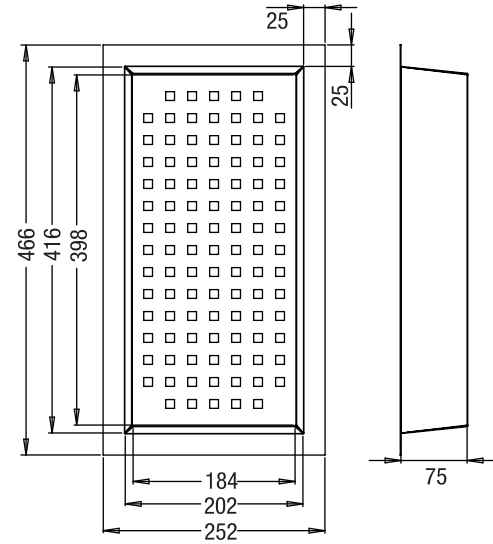

Accessories

Vegetable Colander | SS 304-1mm

Suitable For: Vivaldi, Jazz, Enigma, Tip-Toe & Rimo Series

Toughened Glass Chopping Board