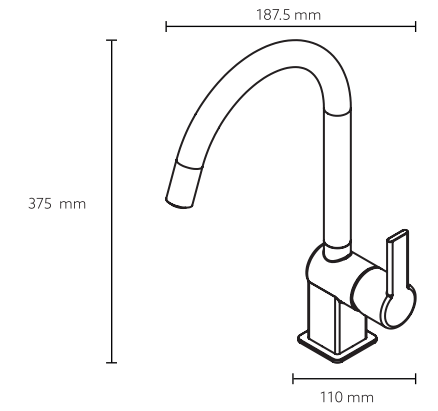

Faucets

Vivaldi