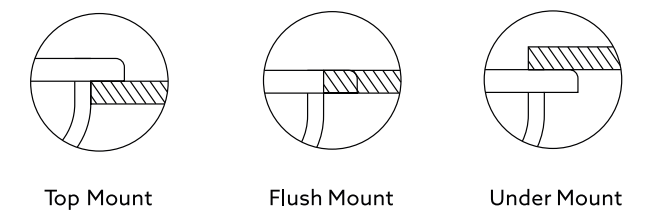

TIP TOE SERIES

TIP TOE D100

Quartz sink with
single bowl+ drainer

snova

Colours

Dimensions

Sink: 860 mm × 500 mm
Bowl: 347 mm × 430 mm × 200 mm

Installation