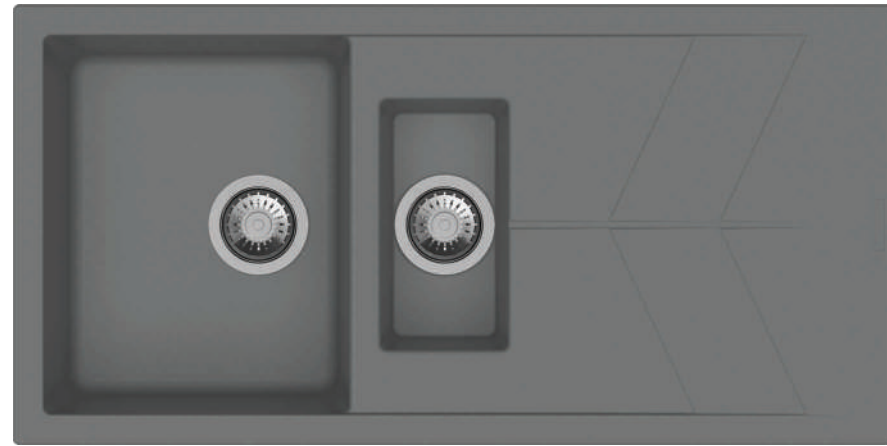

JAZZ D150

Quartz sink with
single and half bowl + drainer

croma