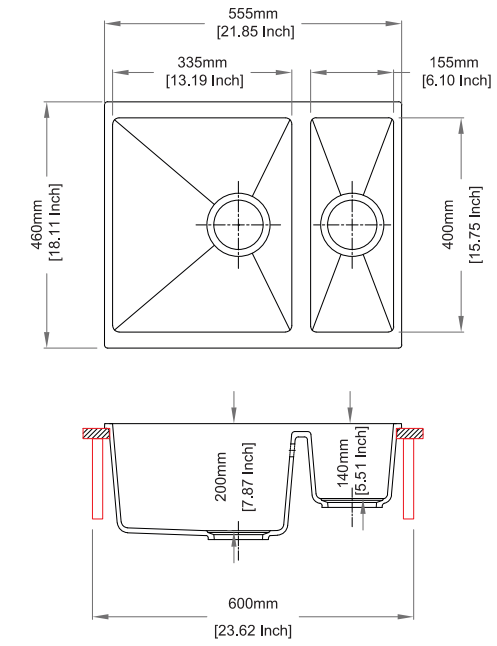

Colours

Dimensions

Sink: 1000 mm × 500 mm
Bowl: 480 mm × 440 mm × 200 mm

Installation

ENIGMA D150

Quartz sink with
single and half bowl + drainer

cornflakes

Colours

Dimensions

Sink: 1000 mm × 500 mm
Single Bowl: 345 mm × 440 mm × 200 mm
Half Bowl: 155 mm × 295 mm × 146 mm

Installation

ENIGMA D200

Quartz sink with
double bowls + drainer

espresso

Colours

Dimensions

Sink: 1160 mm × 500 mm
Bowls: 330 mm × 440 mm × 200 mm

Installation

ENIGMA N150

Quartz sink with
single and half bowl

crater

Colours

Dimensions

Sink: 555 mm × 460 mm
Single Bowl: 335 mm × 400 mm × 200 mm
Half Bowl: 155 mm × 400 mm × 140 mm

Installation

ENIGMA N200

Quartz sink with
double bowls

Snova

Colours

Dimensions

Sink: 860 mm × 500 mm
Left Bowl: 515 mm × 440 mm × 200 mm
Right Bowl: 250 mm × 320 mm × 200 mm

Installation