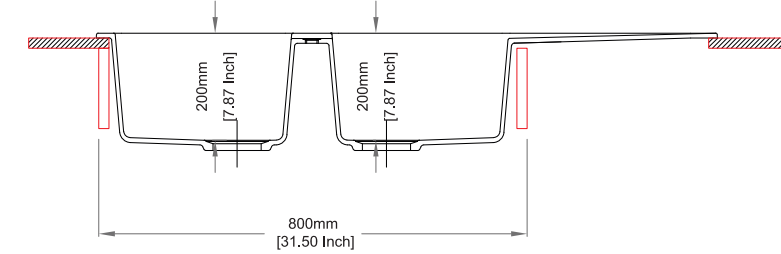

red

Also available without steel cap

Dimensions

Sink: 1160 mm × 500 mm
Bowls: 330 mm × 430 mm × 200 mm

Installation

Top Mount

Flush Mount

Under Mount