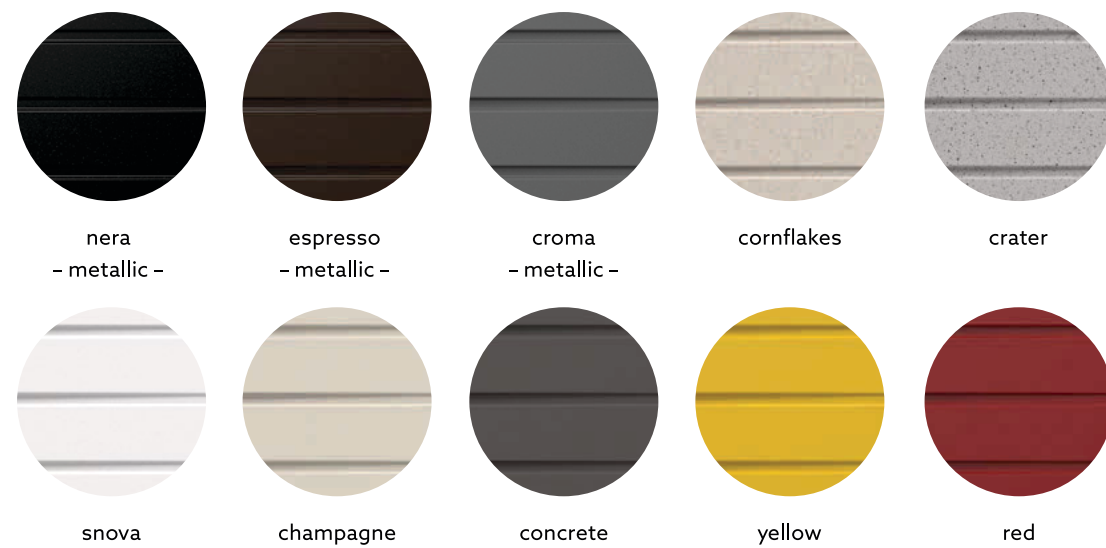

Colours

Dimensions

Sink: 1000 mm × 500 mm
Bowl: 345 mm × 430 mm × 200 mm
Half bowl: 155 mm × 340 mm × 146 mm

Installation