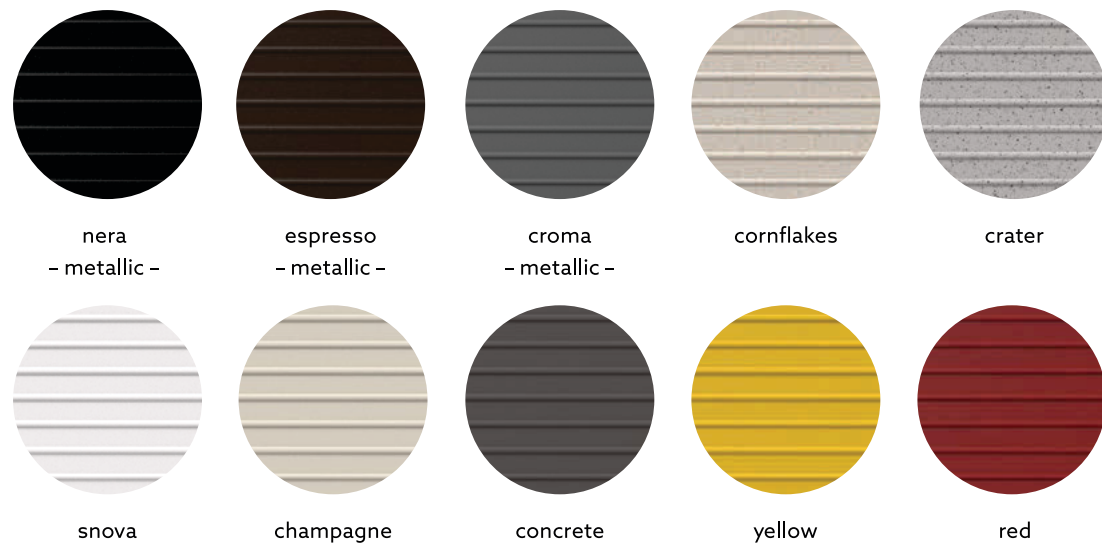

Colours

Dimensions

Sink: 1000 mm × 500 mm
Single Bowl: 345 mm × 430 mm × 200 mm
Half Bowl: 155 mm × 295 mm × 146 mm