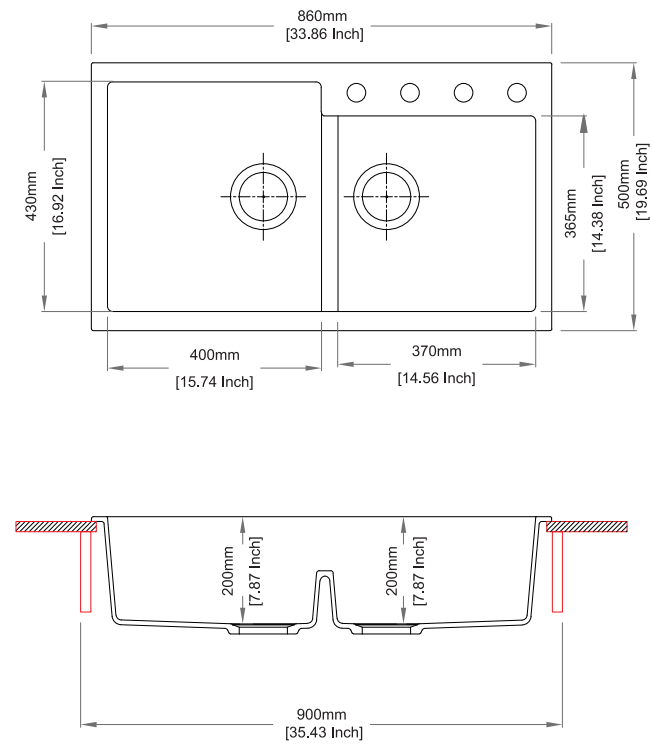

red

Also available without steel cap

Dimensions

Sink: 1160 mm × 500 mm
Bowls: 330 mm × 430 mm × 200 mm

Installation

Top Mount

Flush Mount

Under Mount

TIP TOE N200 LD

Quartz sink with
double bowls

espresso

Colours

Dimensions

Sink: 860 mm × 500 mm
Left Bowl: 400 mm × 430 mm × 200 mm
Right Bowl: 370 mm × 365 mm × 200 mm

Installation

NEW BEETHOVEN SERIES

A Patented Steel Inlay Technology

NEW BEETHOVEN D100

Quartz sink with single bowl + drainer
Optional steel inlay

Colours

Dimensions

Sink: 860 mm × 500 mm
Bowl: 365 mm × 424 mm × 200 mm

Installation

NEW BEETHOVEN D100L