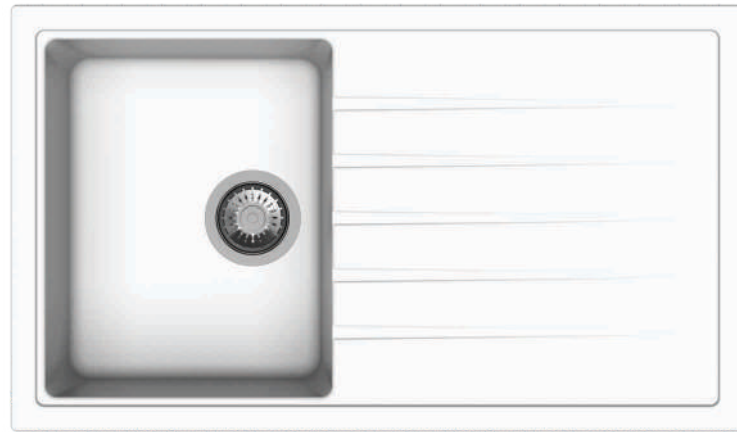

Dimensions

Sink: 780 mm × 500 mm
Single Bowl: 347 mm × 440 mm × 205 mm

Installation

VIVALDI D100

Quartz sink with
single bowl + drainer

snova

Colours

Dimensions