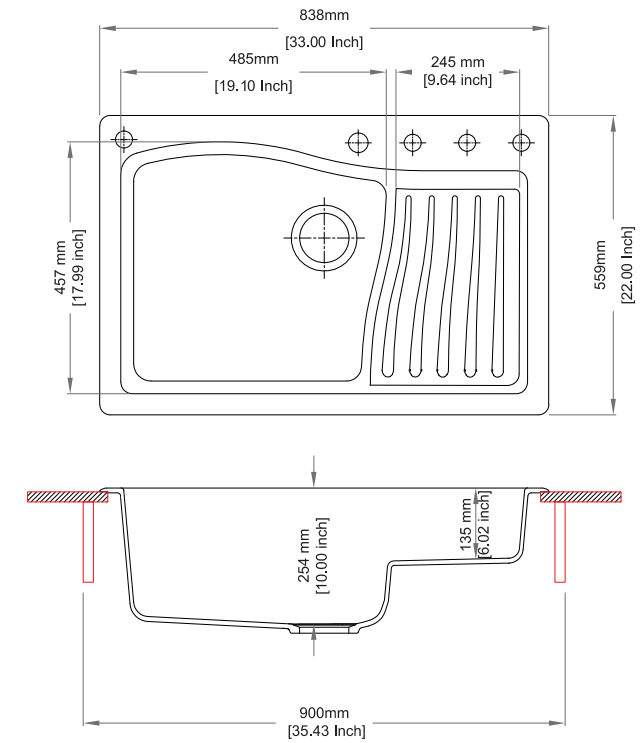

Sink: 838 mm × 558 mm
Bowl: 741 mm × 421 mm × 215 mm

Installation

SWAN N200

Quartz sink with
double bowls

snova

Colours

Dimensions

Sink: 838 mm × 559 mm
Left Bowl: 390 mm × 470 mm × 230 mm
Right Bowl: 300 mm × 407 mm × 230 mm

Installation

SWAN D100

Quartz sink with
single bowl + drainer

nera

Colours

Dimensions

Sink: 838 mm × 559 mm
Bowl: 485 mm × 457 mm × 254 mm

Installation

NEW ASCEND D100

Quartz sink with
single bowl + drainer

croma

Colours

Dimensions

Sink: 860 mm × 500 mm
Bowl: 495 mm × 400 mm × 254 mm

Installation

Top Mount