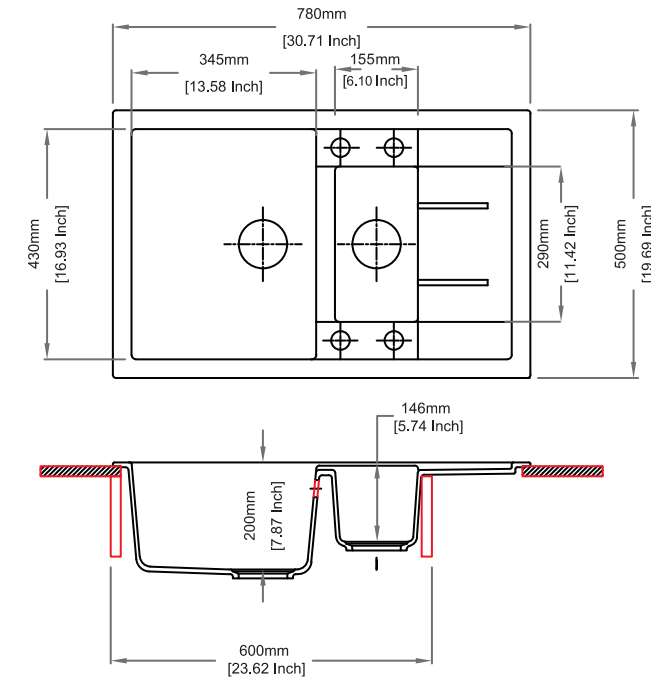

Dimensions

Sink: 615 mm × 500 mm
Single Bowl: 345 mm × 430 mm × 200 mm
Half Bowl: 155 mm × 290 mm × 142 mm

Installation

MOZART D150

Quartz sink with
single and half bowl + drainer

nera

Colours

Dimensions

Sink: 780 mm × 500 mm
Single Bowl: 345 mm × 430 mm × 200 mm
Half Bowl: 155 mm × 290 mm × 146 mm

Installation

ROCK O
SERIES

ROCK

Quartz sink with
single bowl

nera

Colours

Dimensions