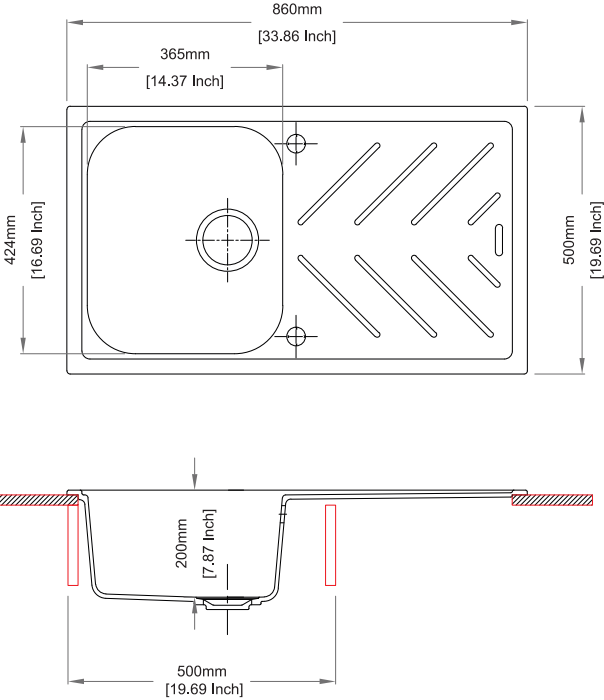

red

Also available without steel cap

Dimensions

Sink: 1160 mm × 500 mm
Bowls: 330 mm × 430 mm × 200 mm

Installation

Top Mount

Flush Mount

Under Mount

TIP TOE N200 LD

Quartz sink with
double bowls

espresso

Colours

Dimensions

Sink: 860 mm × 500 mm
Left Bowl: 400 mm × 430 mm × 200 mm
Right Bowl: 370 mm × 365 mm × 200 mm

Installation

NEW BEETHOVEN SERIES

A Patented Steel Inlay Technology

NEW BEETHOVEN D100

Quartz sink with single bowl + drainer
Optional steel inlay

Colours

Dimensions

Sink: 860 mm × 500 mm
Bowl: 365 mm × 424 mm × 200 mm

Installation

NEW BEETHOVEN D100L

Quartz sink with single bowl + long drainer
Optional steel inlay

Colours

Dimensions

Sink: 1000 mm × 500 mm
Bowl: 480 mm × 424 mm × 200 mm

Installation

NEW BEETHOVEN D150

Quartz sink with single and half bowl + drainer
Optional steel inlay