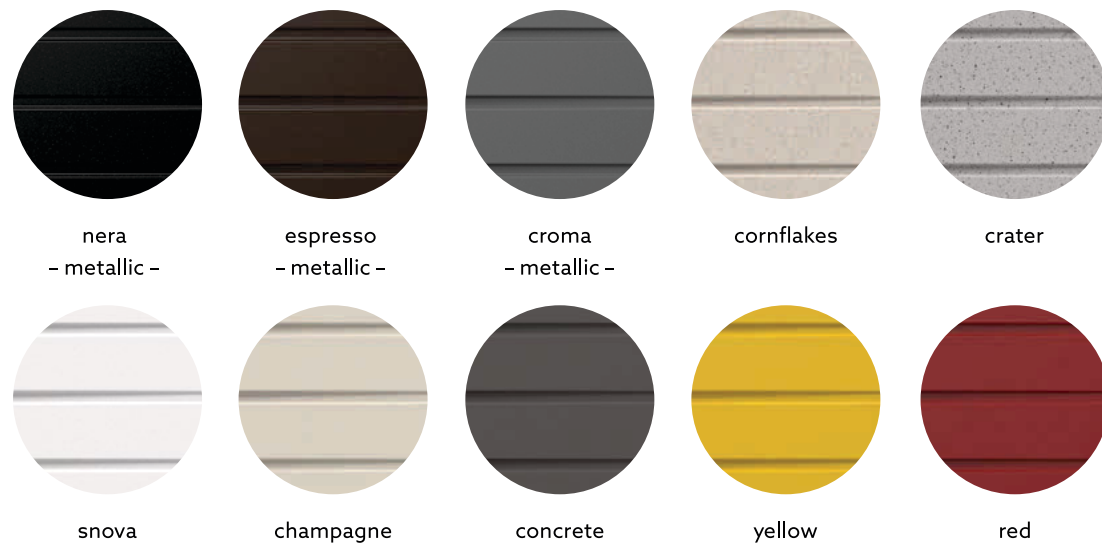

TIP TOE D100L

Quartz sink with
large single bowl + long drainer

Colours

Dimensions

Sink: 1000 mm × 500 mm
Bowl: 480 mm × 430 mm × 200 mm

Installation