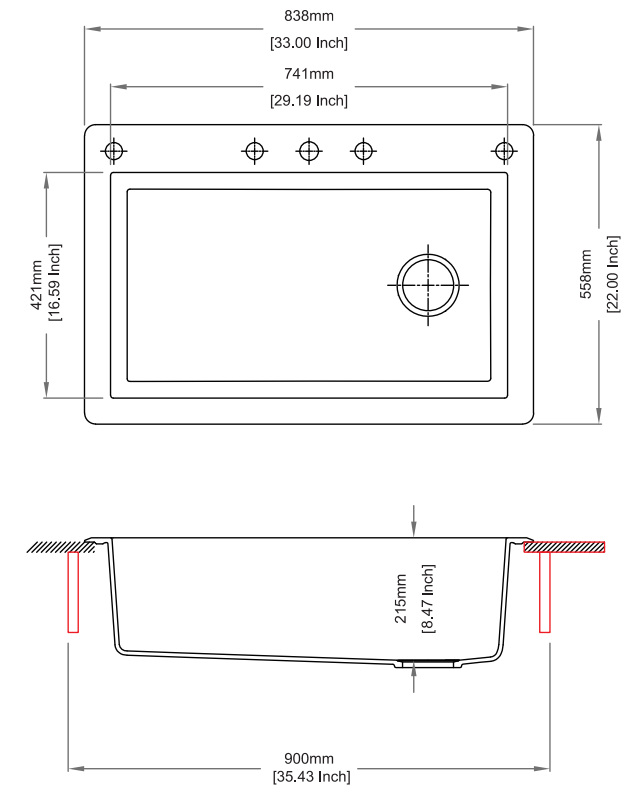

SWAN N100 L

Quartz sink with
single bowl

Colours

Dimensions

Sink: 838 mm × 558 mm
Bowl: 741 mm × 421 mm × 215 mm

Installation