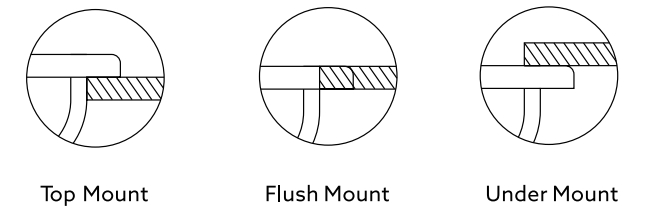

Installation