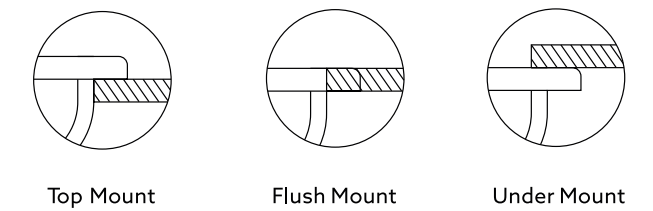

Installation