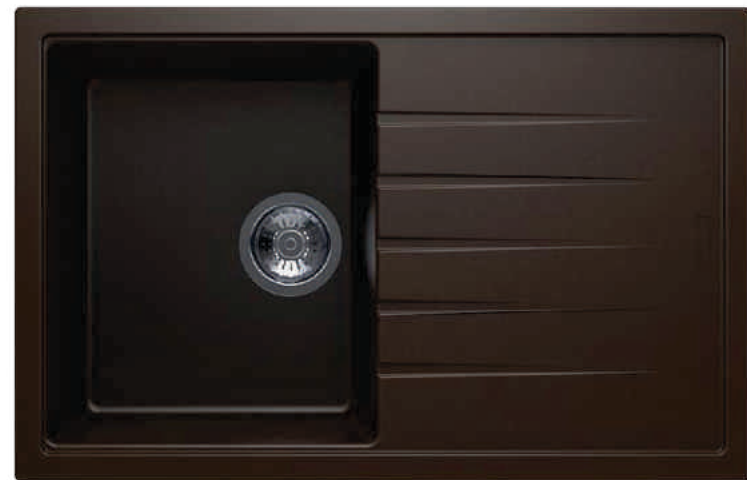

Dimensions

Sink: 1160 mm × 500 mm
Double Bowls: 323 mm × 430 mm × 210 mm

Installation

VIVALDI
SERIES

VIVALDI D100 S

Quartz sink with
single bowl + short drainer

espresso

Colours