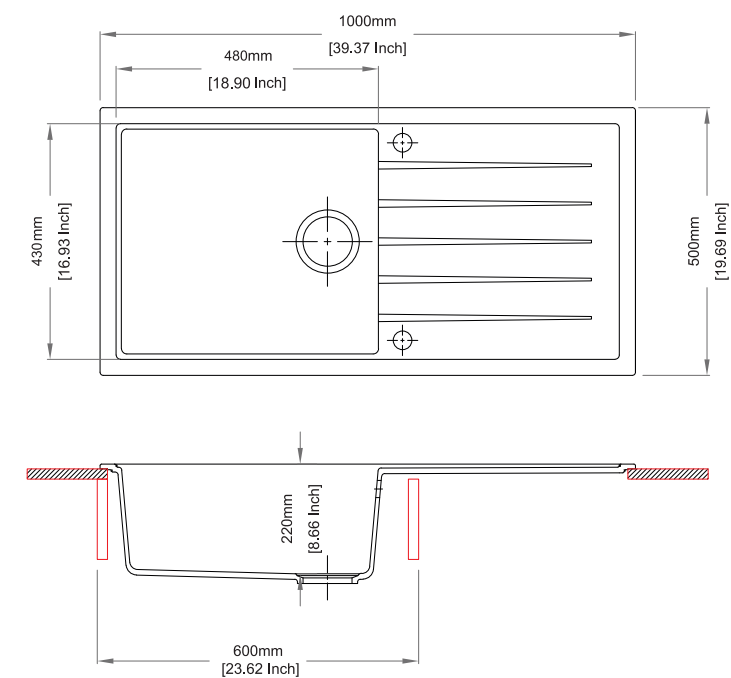

Dimensions

Sink: 780 mm × 500 mm
Single Bowl: 347 mm × 440 mm × 205 mm

Installation

VIVALDI D100

Quartz sink with
single bowl + drainer

snova

Colours

Dimensions

Sink: 860 mm × 500 mm
Single Bowl: 337 mm × 420 mm × 205 mm

Installation

VIVALDI D100 I

Quartz sink with
single bowl + drainer

croma

Colours

Dimensions

Sink: 914 mm × 457 mm
Single Bowl: 483 mm × 397 mm × 216 mm

Installation

VIVALDI D100 L

Quartz sink with
large single bowl + long drainer

cornflakes

Colours

Dimensions

Sink: 1000 mm × 500 mm
Single Bowl: 480 mm × 430 mm × 220 mm

Installation

VIVALDI D150

Quartz sink with
single and half bowl + drainer

snova

Colours

Dimensions

Sink: 1000 mm × 500 mm
Single Bowl: 335 mm × 420 mm × 205 mm
Half Bowl: 155 mm × 295 mm × 146 mm

Installation

VIVALDI D200