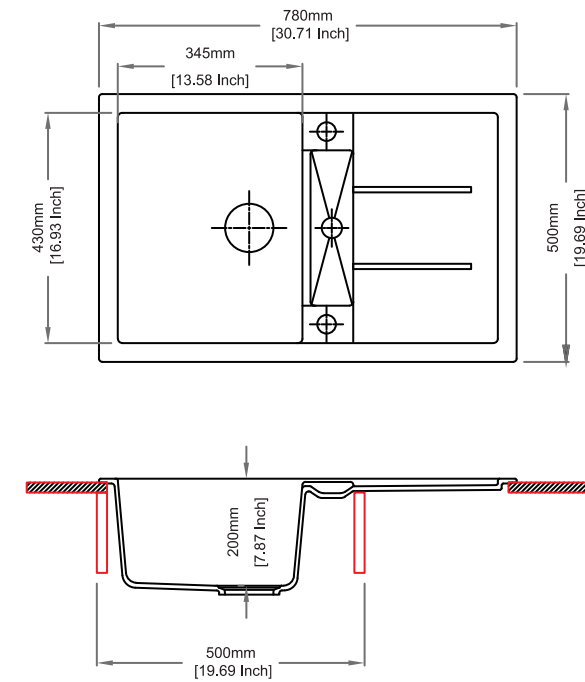

Sink: 838 mm × 558 mm
Bowl: 741 mm × 421 mm × 215 mm

Installation

SWAN N200

Quartz sink with
double bowls

snova

Colours

Dimensions

Sink: 838 mm × 559 mm
Left Bowl: 390 mm × 470 mm × 230 mm
Right Bowl: 300 mm × 407 mm × 230 mm

Sink: 615 mm × 500 mm
Bowl: 345 mm × 430 mm × 200 mm

Installation

MOZART D100

Quartz sink with
single bowl + drainer

snova

Colours

Dimensions

Sink: 780 mm × 500 mm
Bowl: 345 mm × 430 mm × 200 mm

Dimensions

Sink: 615 mm × 500 mm
Single Bowl: 345 mm × 430 mm × 200 mm
Half Bowl: 155 mm × 290 mm × 142 mm

Installation

MOZART D150

Quartz sink with
single and half bowl + drainer

nera

Colours

Dimensions

Sink: 780 mm × 500 mm
Single Bowl: 345 mm × 430 mm × 200 mm
Half Bowl: 155 mm × 290 mm × 146 mm

Installation

ROCK O
SERIES

ROCK

Quartz sink with
single bowl

nera

Colours

Dimensions