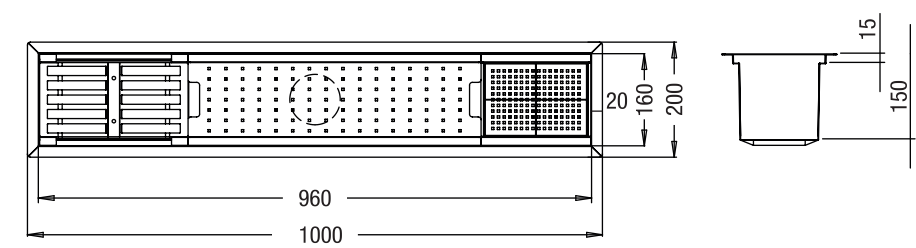

Sink: 780 mm × 500 mm
Bowl: Ø 420 mm × 200 mm

Installation

Toughened Glass Chopping Board

Vegetable Colander | For Quarter Bowl | SS 304 - 1mm

Vegetable Colander | SS 304-1mm

ACCESSORIES

Drying Channel 500

Drying Channel 1000