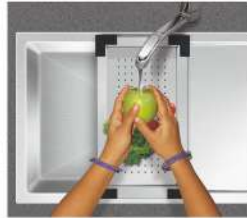

Eden sink-bowl have tapered side walls.

Expell Range

Model Name	Overall size	Big Bowl size	Small Bowl size	M.R.P. (₹)
<p>Emax</p>  <p>Design Regd.</p>	865 mm x 510 mm 34 inch x 20 inch	412 x 404 x 230 mm 16¼ x 16 x 9 inch	310 x 404 x 230 mm 12¼ x 16 x 9 inch	37310/-
<p>Eva</p>  <p>Design Regd.</p>	915 mm x 510 mm 36 inch x 20 inch	470 x 445 x 230 mm 18½ x 17½ x 9 inch	NA	30730/-
<p>Ebony</p>  <p>Design Regd.</p>	1295 mm x 510 mm 51 inch x 20 inch	485 x 445 x 230 mm 19 x 17½ x 9 inch	350 x 445 x 230 mm 13¾ x 17½ x 9 inch	42390/-

Expell range sinks are available in plain border only.

- Era model comes with 15 mm border
- Exa model comes with 10 mm border

Accessories

Model Name

Overall size

M.R.P. (₹)

Veg-Tray

Big

280 x 490 x 50 mm
11 x 19¼ x 2 inch

5290/-

Small

280 x 440 x 50 mm
11 x 17¼ x 2 inch

4870/-

Specially designed Smart, sleek looking vegetable-tray for cleaning and cutting purpose. And for other usages which will make you comfortable. It's a useful companion in your daily cooking.