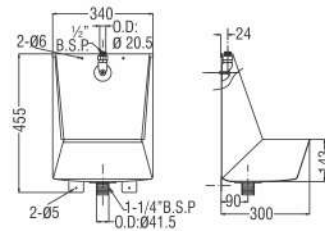

455 x 340 x 300 mm
18 x 13 1/2 x 12 inch

Satin
18060/-