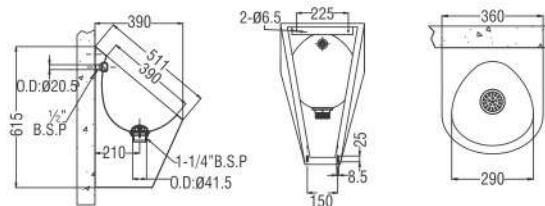

450 x 330 x 220 mm
17 3/4 x 13 x 8 1/2 inch

Satin
13680/-

Cory

Design Regd.

455 x 340 x 300 mm
18 x 13 1/2 x 12 inch

Satin
18060/-

Cleo

Design Regd.