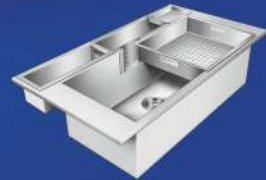

Evaluate your kitchen with our Expell sink range

Multi Views

Utterly smart, utterly sleek, utterly futuristic Nirali BG launches Expell to carve out new profiles in kitchen sinks. Simply an art-piece combined with trendy geometric shape, rugged, heavy-duty performance in Hairline satin finish. Each bowl with single-line sharp bend and angularity for the right slope. Expell captures it with elegance and functionality.

▪ AISI 304 quality ▪ 1.2 mm thick ▪ Bigger deeper bowl ▪ Hairline satin finish

THE STUNNING
EXPPELL
SINK RANGE

Expell Range

Model Name	Overall size	Big Bowl size	Small Bowl size	M.R.P. (₹)
 <p>Era*</p>  <p>Design Regd.</p>	915 mm x 514 mm 36 inch x 20 inch	736 x 330 x 230 mm 29 x 13 x 9 inch	864 x 109 x 103 mm 34 x 4¼ x 4 inch	61380/-
Accessories along with Era 				
 <p>Exa*</p> 	800 mm x 495 mm 31½ inch x 19½ inch	420 x 340 x 220 mm 16½ x 13¼ x 8½ inch	280 x 340 x 220 mm 11 x 13¼ x 8½ inch	44630/-
Accessories along with Exa  <p>3 Pc. Sink Lid 1 Veg. Tray</p>				
 <p>Eden</p>  <p>Design Regd.</p>	750 mm x 500 mm 29½ inch x 19½ inch	700 x 415 x 230 mm 27½ x 16¼ x 9 inch	NA	23850/-