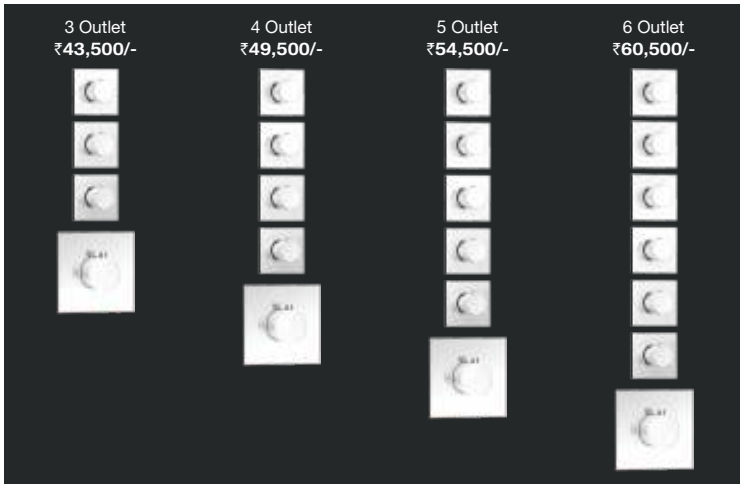

3155 MB - Matt Black
Brass 2-way Bib Cock
MRP : ₹ 4,950/-
Matt Black ■

3154 MB - Matt Black
Brass Angle Valve with Brass Flange
MRP : ₹ 2,150/-
Matt Black ■

2018
High-Flow Thermostatic built-in Multifunction Diverter with individual control unit options **3 or 4 or 5 or 6 Outlets**, 20 mm Inlet