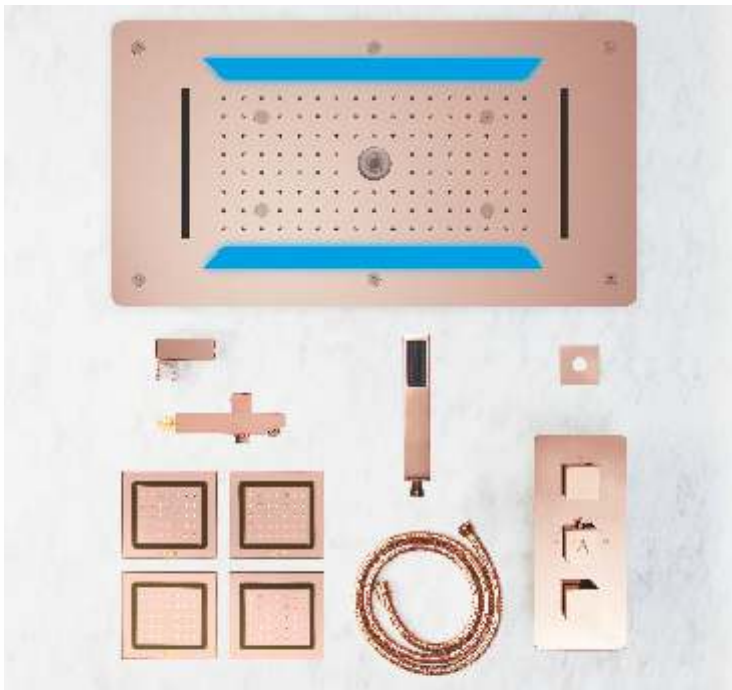

Rose Gold - Stellar Series™

2044 RG - Rose Gold

Complete Set Including:

- Brass Rain Shower | Size: 250 x 250 mm
- Brass Shower Arm | Size: 400 mm
- Single Lever Diverter with Concealed Body (2 Outlets) (15 mm Inlet)
- Hand Shower set with 1.5 mtr. flexible hose & wall hook
- Brass Button Spout

MRP : ₹ 51,000/- | Rose Gold ■

2098 RGA - Rose Gold Option A Complete Set Including :

- **5013-RG** : SS 4 Function Concealed Ceiling Mounted Shower with Installation kit for false ceiling with Chromotherapy (RGB) LED Light. Includes **Remote Control** for LED Lights. (Requires electric point)
Size : 700 x 380 mm
Flows : Rain, Rain-Column, Mist, Dual Waterfall
MRP : ₹ 1,90,000/-
 - **1451-RG** : 4x 2 Function Brass Body Jets
Flows : Massage, Mist
Size : 50 x 50 mm
MRP : ₹ 24,800/-
 - **28118-RG** : Hand Shower set with 1.5 mtr. flexible hose & wall hook
MRP : ₹ 8,250/-
 - **1415-RG** : Brass Button Spout
MRP : ₹ 6,250/-
- Total MRP : ₹ 2,78,300/- | Rose Gold ■