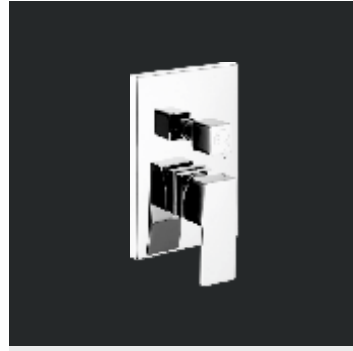

2025
Single Lever Diverter With Two Outlets
Brass Concealed Body,
15 mm Inlet
MRP : ₹ 9,000/-