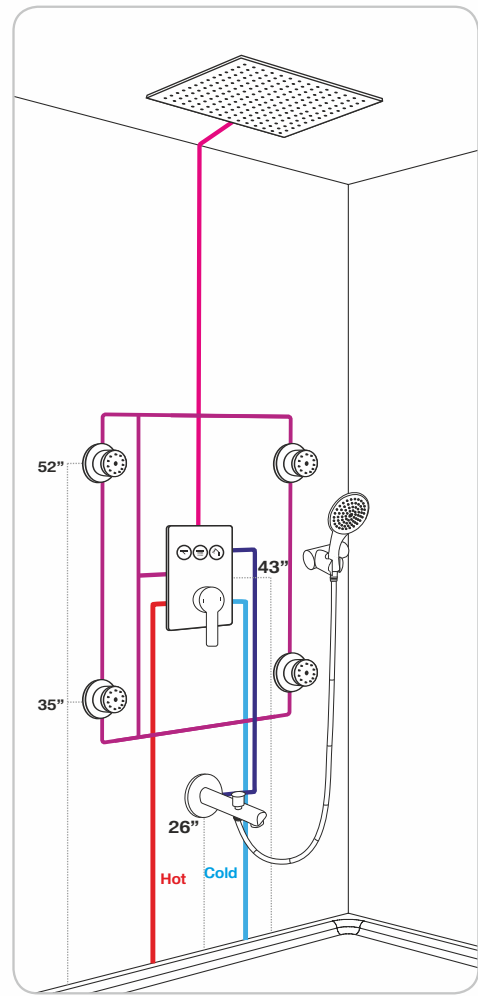

CONCEPT 11

	CODE	PRODUCT IMAGE	DESCRIPTION	QTY	MRP	AMOUNT
SHOWER	5120		SS 1 Function Concealed Ceiling Mounted Shower with Installation kit for false ceiling Flows : Rain Size : 420 x 420 mm	1	₹21,500/-	₹21,500/-
BODY JET	1484		3-Function Brass Body Jet Flows : Massage, Mist, Spray Size : 50 mm	4	₹4,000/-	₹16,000/-
DIVERTER	2068		High-Flow Single Lever Click-Select™ Diverter with Three Outlets 20 mm Inlet	1	₹33,750/-	₹33,750/-
HAND SHOWER/ SPOUT	28158 + 1407 + 1124 + 1149		ABS Single-Function Hand Shower + Brass Button Spout + ABS Swivel Wall Hook + High Pressure Extensible Shower Hose (SS 1.5 mtr)	1	₹5,800/-	₹5,800/-
Total						₹77,050/-