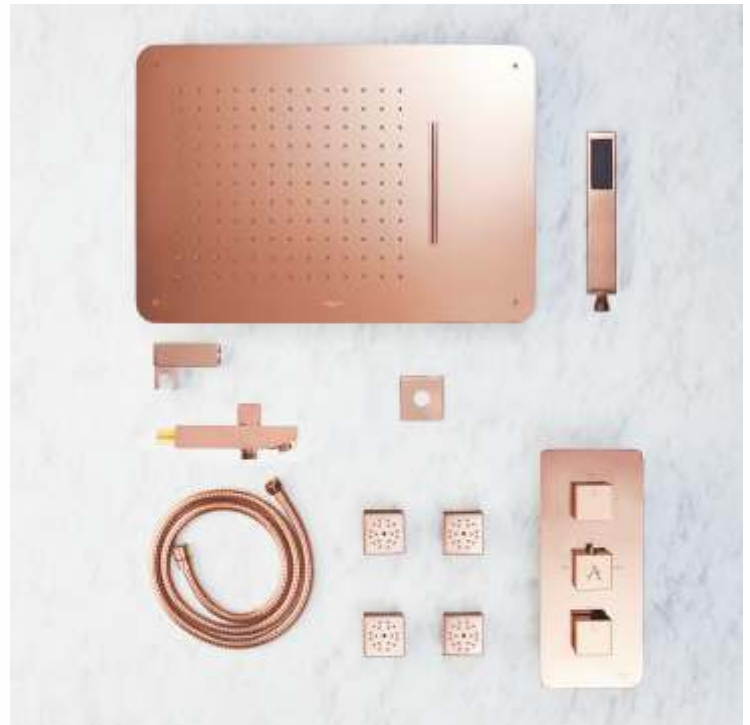

2099 RGB - Rose Gold Option B Complete Set Including :

1. **5106-RG** : SS 2 Function Concealed Ceiling Mounted Shower with Installation kit for false ceiling
     Size : 480 x 330 mm
     Flows : Rain, Waterfall
     MRP : ₹ 39,500/-
   - **2106-RG** : High-Flow Thermostatic Diverter With **Four Outlets** 20 mm Inlet
     MRP : ₹ 44,500/-
   - **1451-RG** : 4x 2 Function Brass Body Jets
     Flows : Massage, Mist
     Size : 50 x 50 mm
     MRP : ₹ 24,800/-
   - **28118-RG** : Hand Shower set with 1.5 mtr. flexible hose & wall hook
     MRP : ₹ 8,250/-
   - **1415-RG** : Brass Button Spout
     MRP : ₹ 6,250/-
2. Total MRP : ₹ 1,23,300/- | Rose Gold