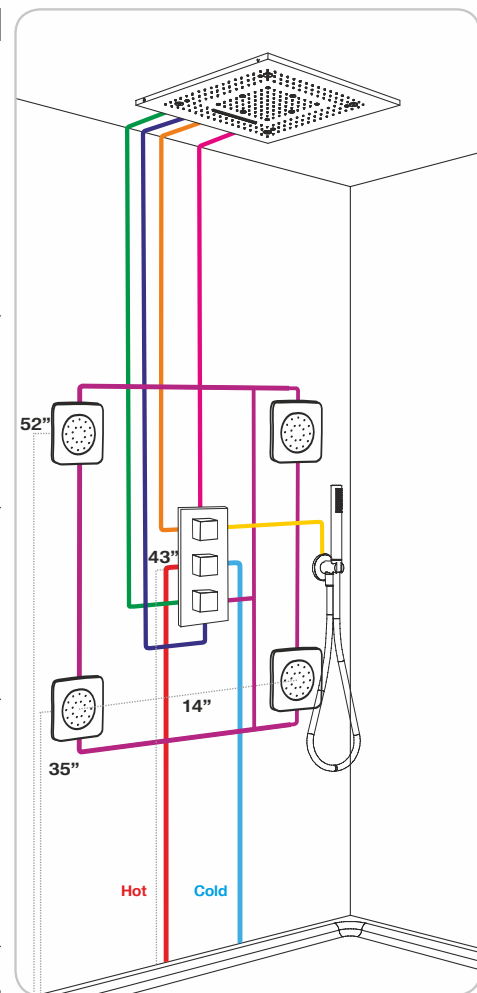

1487
WC Offset Connector
Size : 125 mm
MRP : ₹ 400/-

1462
WC Connector
Size : 250 mm
MRP : ₹ 450/-

CONCEPT 01

	CODE	PRODUCT IMAGE	DESCRIPTION	QTY	MRP	AMOUNT
SHOWER	5008		Ceiling Mounted Shower System Chromotherapy (RGB) LED Lights which require electric connection Flows : Intense Rain, Rain Curtain, Waterfall, Mist Spray Requires 4 supply lines Shower made of 304 Stainless Steel with Chrome Finish Includes Installation kit for false ceiling with connecting hoses Size : 600 x 600 mm CHROMOTHERAPY 	1	₹1,32,000/-	₹1,32,000/-
BODY SHOWER	1499		ABS Body Shower Built-in concealed system Size : 140 x 140 mm	4	₹4,650/-	₹18,600/-
DIVERTER	2009		Concealed Thermostatic Diverter with control unit for 6-outlets Two Functions can be operated Simultaneously 20 mm Inlets & Outlets	1	₹33,000/-	₹33,000/-
HAND SHOWER	28118 + 1497 + 1149		Brass Hand Shower + Water Connection with Wall Hook (Brass Square Body) + High Pressure Extensible Shower Hose (SS)	1	₹3,900/-	₹3,900/-
Total						₹1,87,500/-