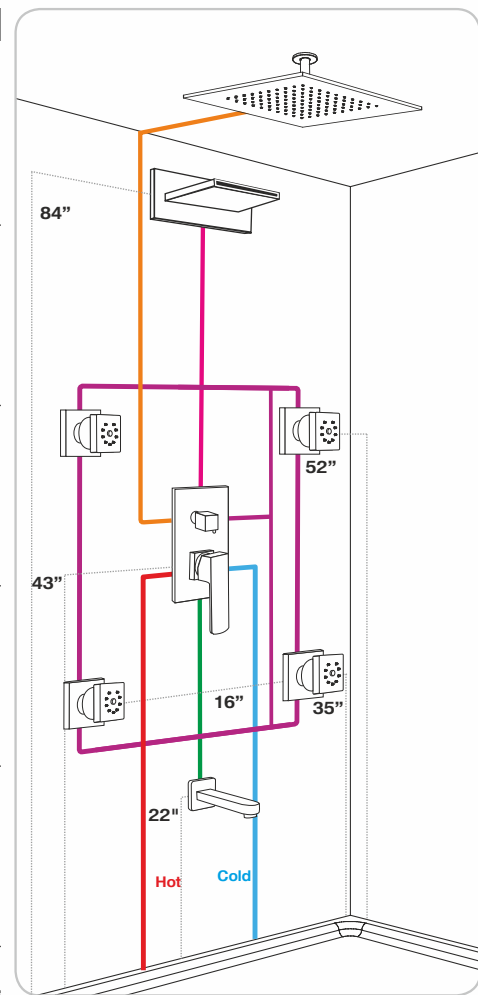

CONCEPT 09

	CODE	PRODUCT IMAGE	DESCRIPTION	QTY	MRP	AMOUNT
SHOWER	4006		Brass Rain Shower 250 x 250 mm	1	₹6,700/-	₹6,700/-
WATERFALL	1485		ABS Waterfall Shower with Cascade Flow Size : 200 x 125 mm	1	₹6,600/-	₹6,600/-
BODY JET	1449		Brass Body Jet Single Function Size : 50 x 50 mm	4	₹2,200/-	₹8,800/-
DIVERTER	2013		Single Lever Diverter with Four Outlets Square Brass Body, 15 mm Inlet	1	₹15,500/-	₹15,500/-
SPOUT	1411		Plain Spout	1	₹2,250/-	₹2,250/-

Total **₹39,850/-**