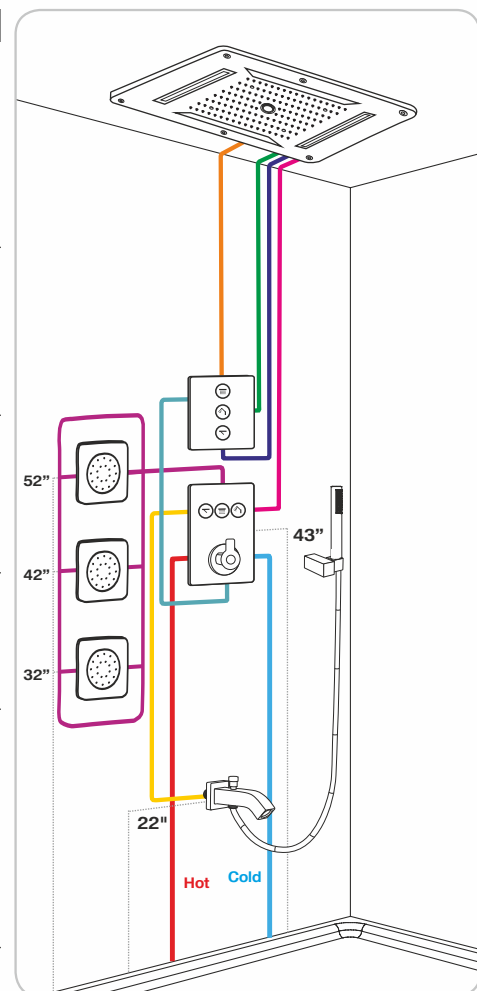

CONCEPT 02

	CODE	PRODUCT IMAGE	DESCRIPTION	QTY	MRP	AMOUNT
SHOWER	5013		SS 4 Function Concealed Ceiling Mounted Shower with Installation kit for false ceiling with Chromotherapy (RGB) LED Light. Includes Remote Control for LED Lights. Flows : Rain, Rain-Column, Mist, Dual Waterfall (Requires electric point) Size : 700 x 380 mm CHROMOTHERAPY	1	₹1,45,000/-	₹1,45,000/-
BODY SHOWER	1477		Brass Body Shower Built-in Concealed System Single Function Size : 140 x 140 mm	3	₹4,650/-	₹13,950/-
DIVERTER	2083		High Flow Thermostatic Diverter with Three Outlets (Go-Click Select) 20 mm Inlet	1	₹46,500/-	₹46,500/-
DIVERTER	2084		Add-on Concealed Diverter with Three Outlets 20 mm Inlet	1	₹29,500/-	₹29,500/-
HAND SHOWER/ SPOUT	28119 + 1126 + 1415 + 1149		Brass Hand Shower + ABS Wall Hook + Brass Button Spout + High Pressure Extensible Shower Hose (SS)	1	₹6,500/-	₹6,500/-
Total						₹2,41,450/-