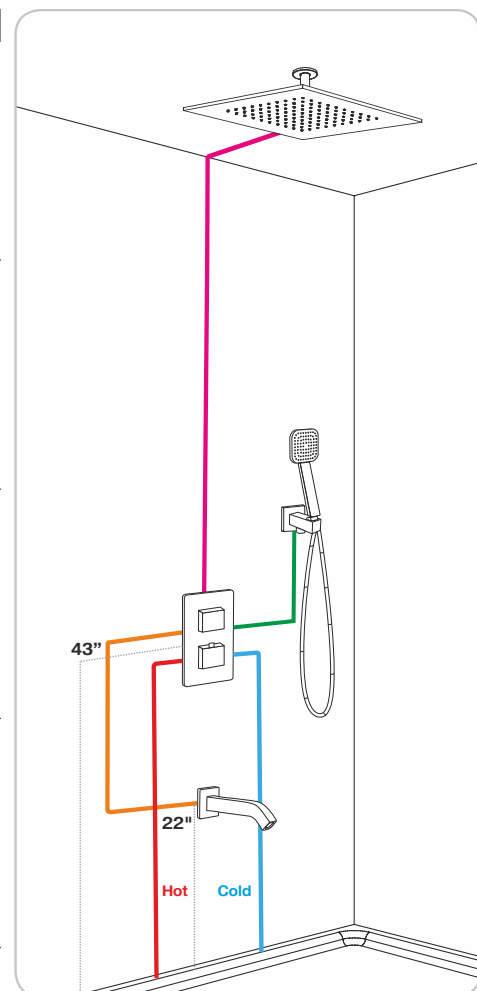

CONCEPT 08

	CODE	PRODUCT IMAGE	DESCRIPTION	QTY	MRP	AMOUNT
SHOWER	28100		Air Effect Rain Shower Size : 200 x 200 mm	1	₹6,750/-	₹6,750/-
DIVERTER	2104		Concealed Thermostatic Diverter with control unit for 3-outlets	1	₹18,500/-	₹18,500/-
SPOUT	1401		Plain Spout	1	₹2,250/-	₹2,250/-
HAND SHOWER	1497 + 28103 + 1149		ABS Hand Shower Hose + Water Connection with Wall Hook (Brass Square Body) + High Pressure Extensible Shower Hose (SS 1.5 mtr)	1	₹3,050/-	₹3,050/-
Total						₹30,550/-