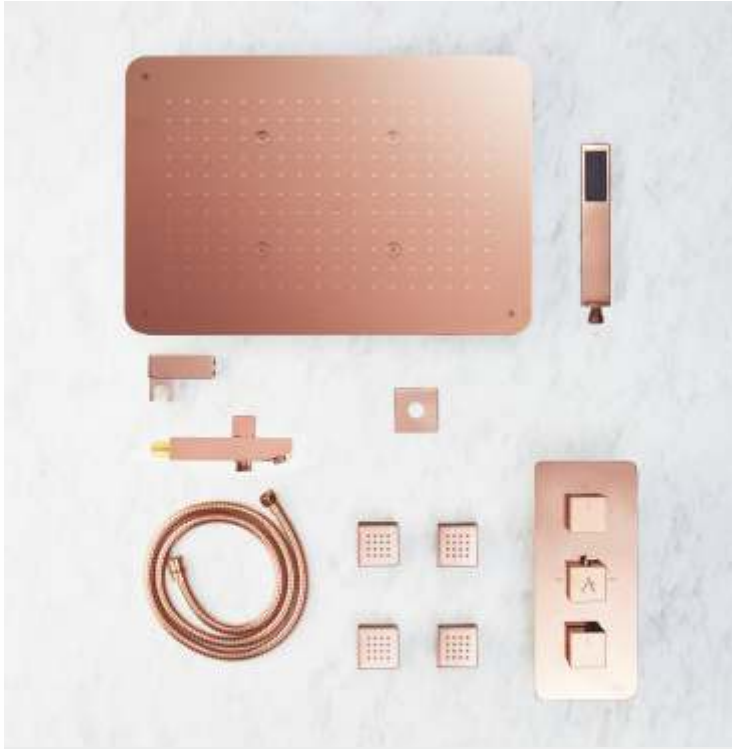

2045 RGA - Rose Gold Option A Complete Set Including :

- **5105-RG** : SS 2 Function Concealed Ceiling Mounted Shower with Installation kit for false ceiling
  Size : 480 x 330 mm
  Flows : Rain, Mist
  MRP : ₹ 39,500/-
- **2106-RG** : High-Flow Thermostatic Diverter With **Four Outlets** 20 mm Inlet
  MRP : ₹ 44,500/-
- **1449-RG** : 4x Brass Body Jets
  Size : 50 x 50 mm
  MRP : ₹ 13,200/-
- **28118-RG** : Hand Shower set with 1.5 mtr. flexible hose & wall hook
  MRP : ₹ 8,250/-
- **1415-RG** : Brass Button Spout
  MRP : ₹ 6,250/-

Total MRP : ₹ 1,11,700/- | Rose Gold