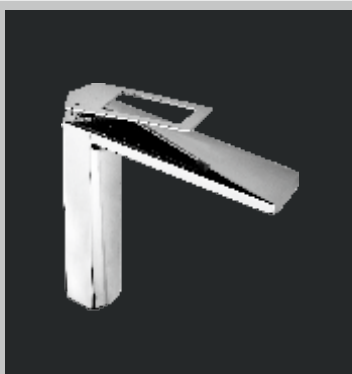

2512
Tall Brass Basin Mixer
MRP : ₹ 19,000/-