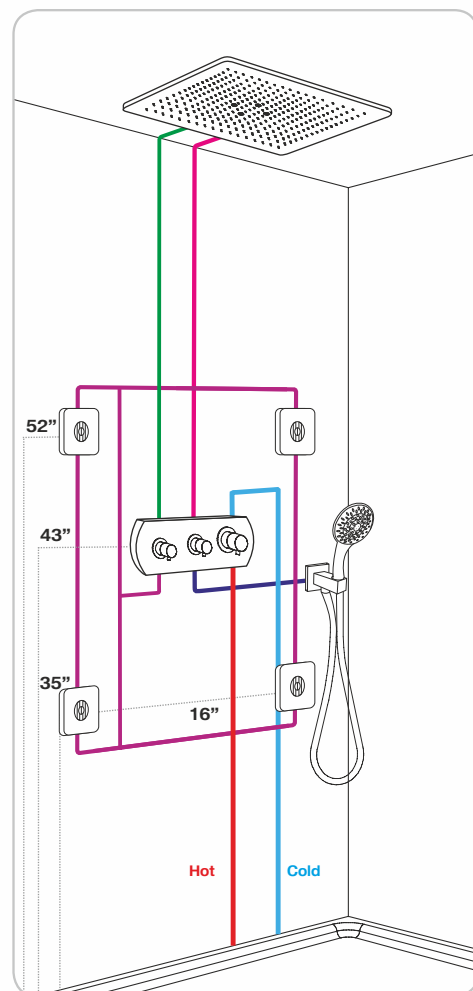

CONCEPT 06

	CODE	PRODUCT IMAGE	DESCRIPTION	QTY	MRP	AMOUNT
SHOWER	5105		Concealed Ceiling Mounted Shower with Installation kit for False Ceiling Flows : Rain, Mist Size : 480 x 330 mm	1	₹25,000/-	₹25,000/-
	1435		Brass Body Mist with Exposed Installation Size : 45 x 45 mm	4	₹2,250/-	₹9,000/-
DIVERTER	2012		Multifunction Diverter with Four Outlets (Progressive Cartridge, Brass Body) Two Functions can be operated Simultaneously	1	₹17,250/-	₹17,250/-
	28139 + 1497 + 30007		ABS Multi-Function Hand Shower + Water Connection with Wall Hook (Brass Square Body) + Extensible Shower Hose (SS 1.5 mtr)	1	₹3,625/-	₹3,625/-
Total						₹54,875/-