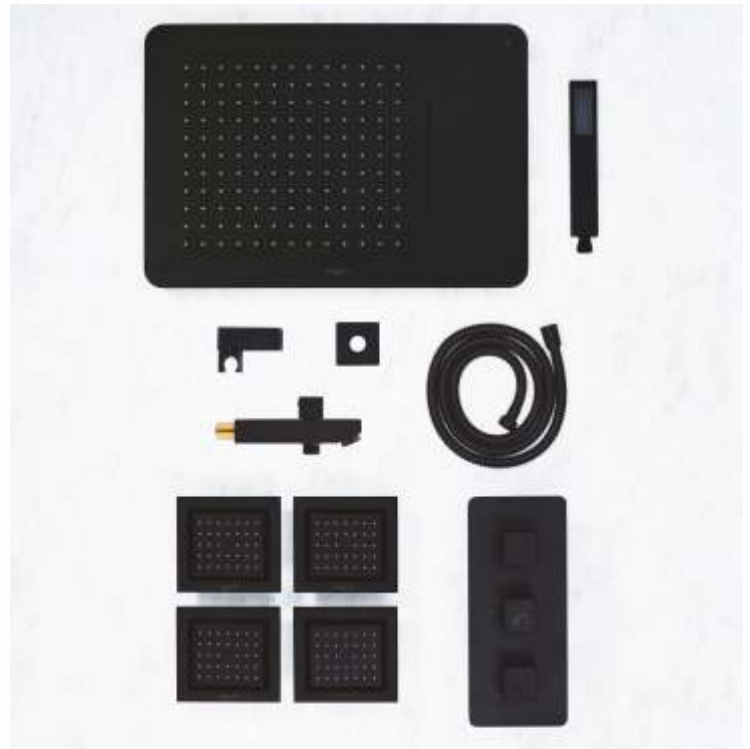

2046 MBB - Matt Black Option B Complete Set Including :

1. **5106-MB** : SS 2 Function Concealed Ceiling Mounted Shower with Installation kit for false ceiling
     Size : 480 x 330 mm
     Flows : Rain, Waterfall
     MRP : ₹ 39,500/-
   - **2106-MB** : High-Flow Thermostatic Diverter With **Four Outlets** 20 mm Inlet
     MRP : ₹ 44,500/-
   - **1477-MB** : 4x Brass Body Showers
     Size : 140 x 140 mm
     MRP : ₹ 32,000/-
   - **28118-MB** : Hand Shower set with 1.5 mtr. flexible hose & wall hook
     MRP : ₹ 8,250/-
   - **1415-MB** : Brass Button Spout
     MRP : ₹ 6,250/-
2. Total MRP : ₹ 1,30,500/- | Matt Black ■