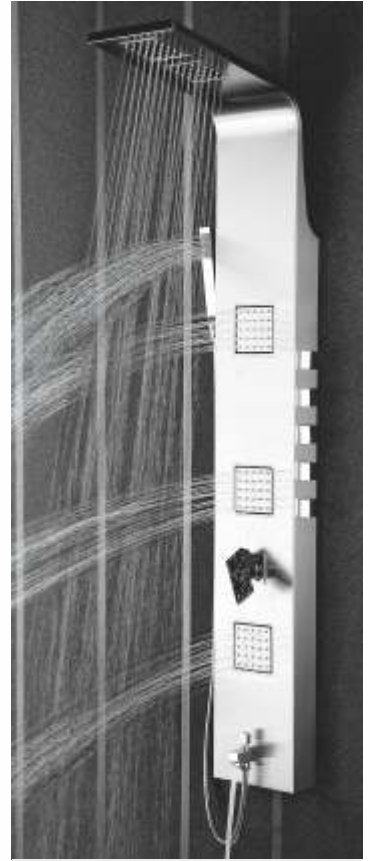

1245 - Divine
Stainless Steel Shower Panel (Metallic Brush Finish)
Size : 1540 x 220 mm
MRP : ₹ 58,000/-