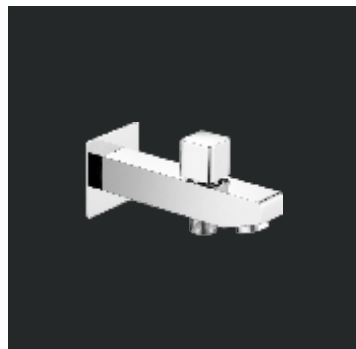

28121
Brass Health Faucet Set with 1 mtr.
flexible hose and wall hook
MRP : ₹ 1,850/-

1185
ABS Health Faucet Handle
MRP : ₹ 425/-

1189
Brass Health Faucet Handle
MRP : ₹ 625/-

Wall Hooks

1124
ABS Wall Hook Swivel
MRP : ₹ 400/-

1126
ABS Wall Hook Swivel
MRP : ₹ 700/-

28088
ABS Wall Hook
MRP : ₹ 100/-

Spouts

1158
Brass Button Spout
MRP : ₹ 1,850/-

1167
Brass Button Spout
MRP : ₹ 2,950/-

1415
Brass Button Spout
MRP : ₹ 3,500/-

1412
Brass Button Spout
MRP : ₹ 3,500/-