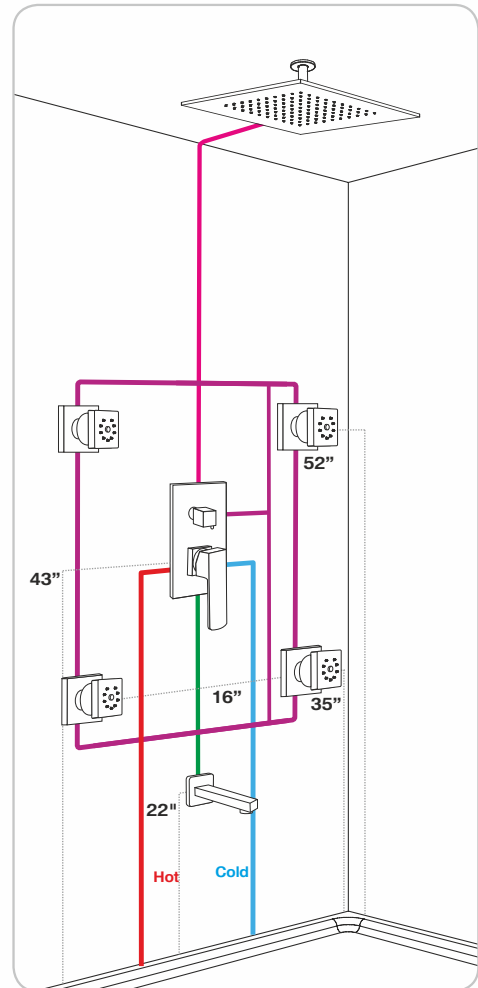

CONCEPT 12

	CODE	PRODUCT IMAGE	DESCRIPTION	QTY	MRP	AMOUNT
SHOWER	4004		Brass Rain Shower Size : 200 x 200 mm	1	₹4,200/-	₹4,200/-
BODY JET	1449		Brass Body Jet Single Function Size : 50 x 50 mm	4	₹2,200/-	₹8,800/-
DIVERTER	2026		Single Lever Diverter With Three Outlets Brass Concealed Body, 15 mm Inlet	1	₹11,000/-	₹11,000/-
SPOUT	1401		Brass Plain Spout	1	₹2,250/-	₹2,250/-
Total						₹26,250/-