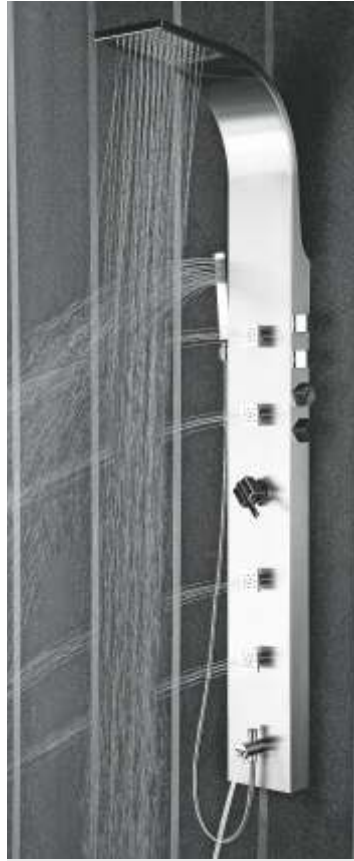

1208 - Allure
Stainless Steel Shower Panel (Metallic Brush Finish)
Size : 1650 x 180 mm
MRP : ₹ 48,500/-