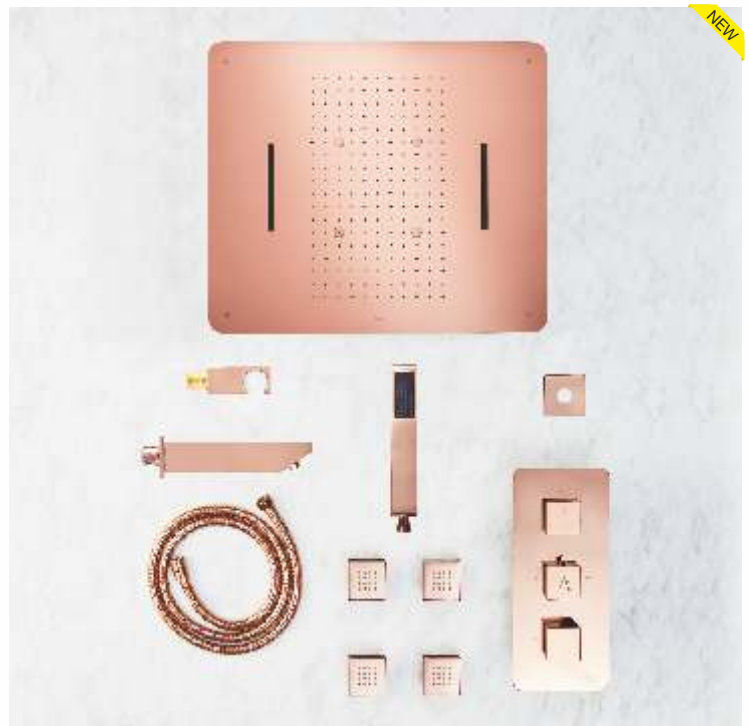

NEW

2101 RGD - Rose Gold Option D Complete Set Including :

1. **5107-RG** : SS 3 Function Concealed Ceiling Mounted Shower with Installation kit for false ceiling
     Size : 580 x 480 mm
     Flows : Rain, Dual Waterfall, Mist
     MRP : ₹ 99,500/-
   - **1449-RG** : 4x Brass Body Jets
     Size : 50 x 50 mm
     MRP : ₹ 13,200/-
   - **28118-RG** : Hand Shower set with 1.5 mtr. flexible hose & wall hook
     MRP : ₹ 8,250/-
   - **2009-RG** : High-Flow Thermostatic Diverter With **Six Outlets** 20 mm Inlet
     MRP : ₹ 49,000/-
   - **1411-RG** : Brass Plain Spout
     MRP : ₹ 4,500/-
   - **1497-RG** : Brass Outlet with in-built Hook
     MRP : ₹ 3,000/-
2. Total MRP : ₹ 1,77,450/- | Rose Gold ☐