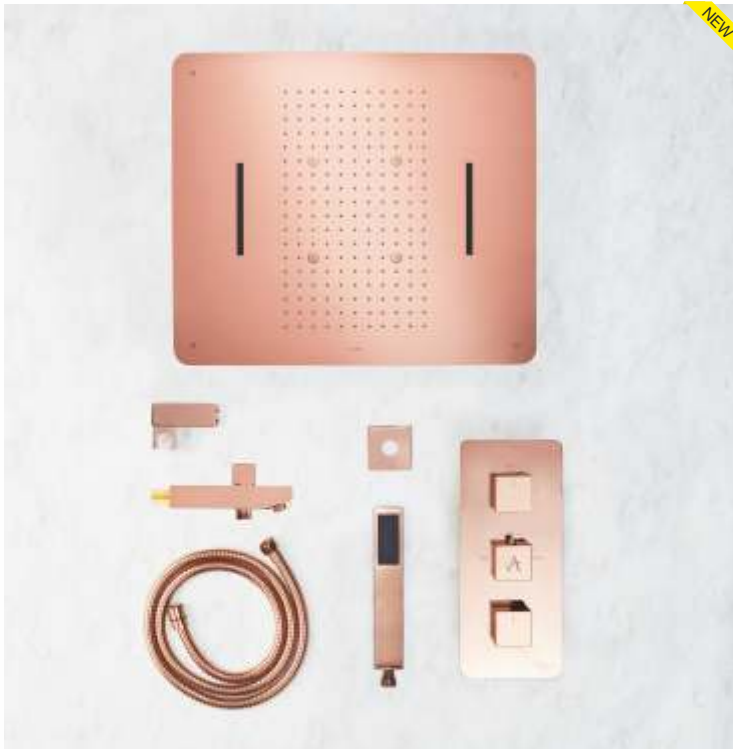

NEW

2101 RGA - Rose Gold Option A Complete Set Including :

1. **5107-RG** : SS 3 Function Concealed Ceiling Mounted Shower with Installation kit for false ceiling
     Size : 580 x 480 mm
     Flows : Rain, Dual Waterfall, Mist
     MRP : ₹ 99,500/-
   - **28118-RG** : Hand Shower set with 1.5 mtr. flexible hose & wall hook
     MRP : ₹ 8,250/-
   - **1415-RG** : Brass Button Spout
     MRP : ₹ 6,250/-
   - **2106-RG** : High-Flow Thermostatic Diverter With **Four Outlets** 20 mm Inlet
     MRP : ₹ 44,500/-
2. Total MRP : ₹ 1,58,500/- | Rose Gold ☐