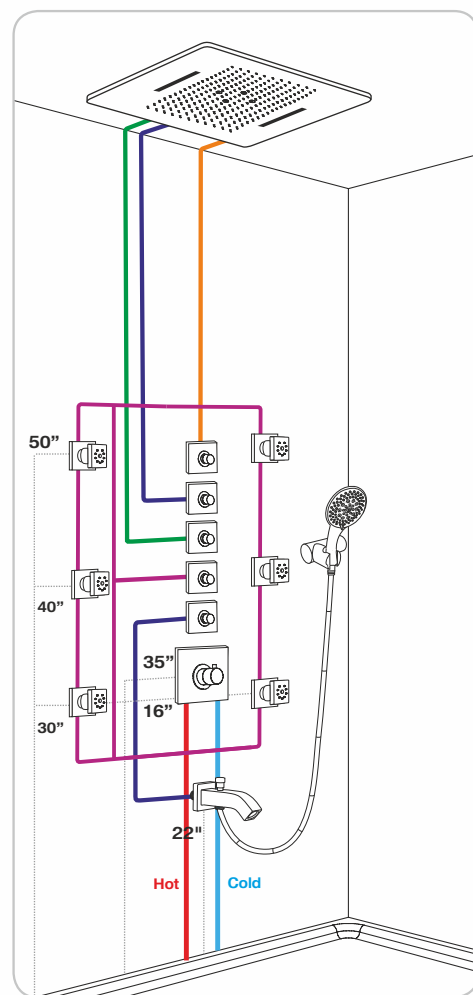

Total **₹79,075/-**

CONCEPT 05

	CODE	PRODUCT IMAGE	DESCRIPTION	QTY	MRP	AMOUNT
SHOWER	5107		Concealed Ceiling Mounted Shower with Installation Kit for False Ceiling Flows : Rain, Mist, Dual Waterfall Size : 580 x 480 mm	1	₹70,000/-	₹70,000/-
	1451		Brass Body Jet Two Function Flows : Massage , Mist Size : 50 x 50 mm	6	₹3,400/-	₹20,400/-
DIVERTER	2018		Concealed Thermostatic Diverter with control unit for 5-outlets Two Functions can be operated Simultaneously 20 mm Inlets & Outlets	1	₹54,500/-	₹54,500/-
	28155 + 1124 + 1402 + 1149		ABS Multi-Function Hand Shower + ABS Wall Hook + Brass Button Spout + High Pressure Extensible Shower Hose (SS 1.5 mtr)	1	₹5,900/-	₹5,900/-
Total						₹1,50,800/-