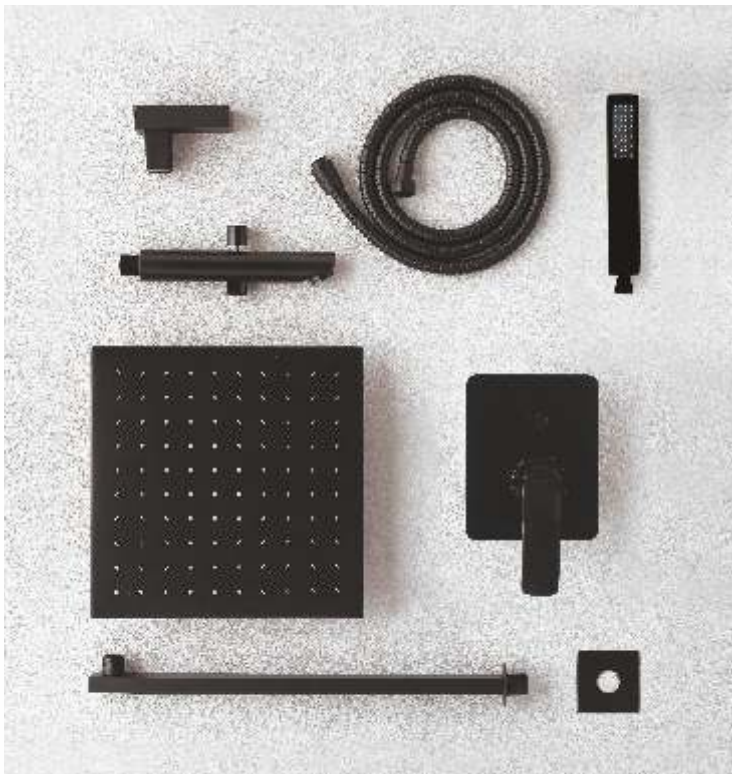

2044 MB - Matt Black

Complete Set Including:

1. Brass Rain Shower | Size: 250 x 250 mm
   - Brass Shower Arm | Size: 400 mm
   - Single Lever Diverter with Concealed Body (2 Outlets) (15 mm Inlet)
   - Hand Shower set with 1.5 mtr. flexible hose & wall hook
   - Brass Button Spout
2. MRP : ₹ 51,000/- | Matt Black ■