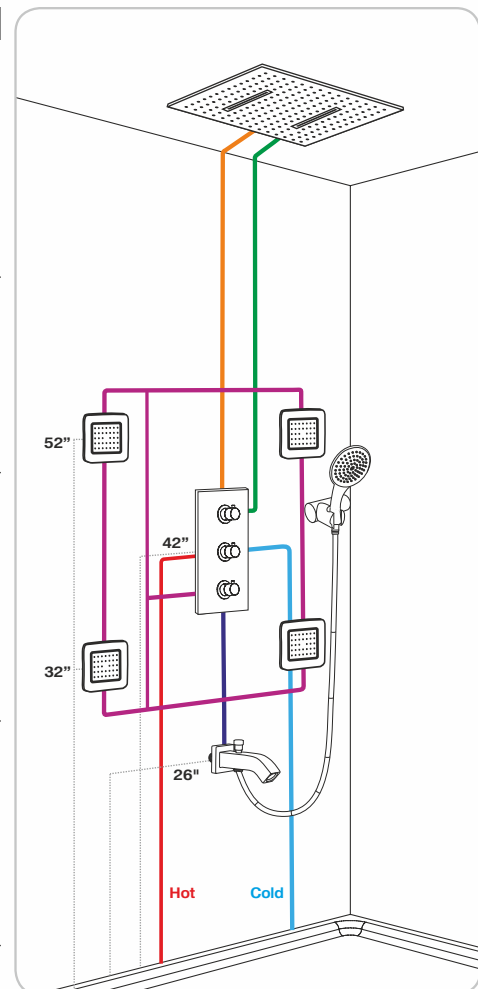

CONCEPT 10

	CODE	PRODUCT IMAGE	DESCRIPTION	QTY	MRP	AMOUNT
SHOWER	5119		SS 2 Function Concealed Ceiling Mounted Shower with Installation kit for False Ceiling Flows : Rain, Dual Waterfall Size : 530 x 430 mm	1	₹34,500/-	₹34,500/-
BODY JET	1459		ABS Body Jet with Powder Flow with Exposed Installation Size : 100 x 100 mm	4	₹2,850/-	₹11,400/-
DIVERTER	2105		Concealed Thermostatic Diverter with control unit for 4-outlets Two Functions can be operated Simultaneously 20 mm Inlets & Outlets	1	₹28,500/-	₹28,500/-
HAND SHOWER/ SPOUT	28155 + 1124 + 1412 + 1149		ABS Multi-Function Hand Shower + ABS Wall Hook + Brass Button Spout + High Pressure Extensible Shower Hose (SS 1.5 mtr)	1	₹5,900/-	₹5,900/-

Total **₹80,300/-**