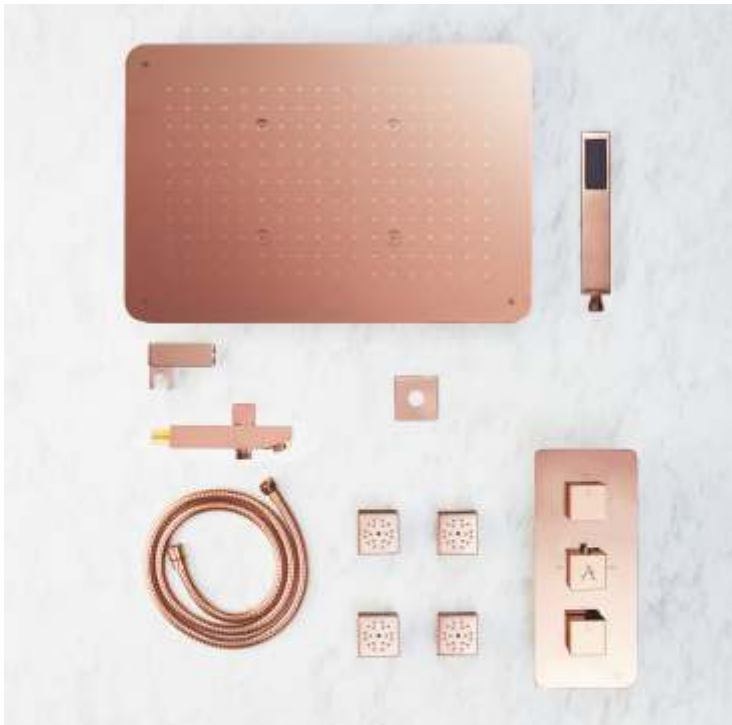

2099 RGA - Rose Gold Option A Complete Set Including :

1. **5105-RG** : SS 2 Function Concealed Ceiling Mounted Shower with Installation kit for false ceiling
     Size : 480 x 330 mm
     Flows : Rain, Mist
     MRP : ₹ 39,500/-
   - **2106-RG** : High-Flow Thermostatic Diverter With **Four Outlets** 20 mm Inlet
     MRP : ₹ 44,500/-
   - **1451-RG** : 4x 2 Function Brass Body Jets
     Flows : Massage, Mist
     Size : 50 x 50 mm
     MRP : ₹ 24,800/-
   - **28118-RG** : Hand Shower set with 1.5 mtr. flexible hose & wall hook
     MRP : ₹ 8,250/-
   - **1415-RG** : Brass Button Spout
     MRP : ₹ 6,250/-
2. Total MRP : ₹ 1,23,300/- | Rose Gold