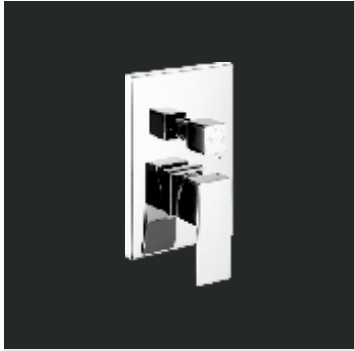

MRP : ₹ 38,000/-

2511
Brass Basin Mixer
MRP : ₹ 13,850/-

2512
Tall Brass Basin Mixer
MRP : ₹ 19,000/-

2513
Brass Wall Basin Mixer
MRP : ₹ 19,000/-

2515
Brass Angle Valve with Brass Flange
MRP : ₹ 3,000/-

Cube Series