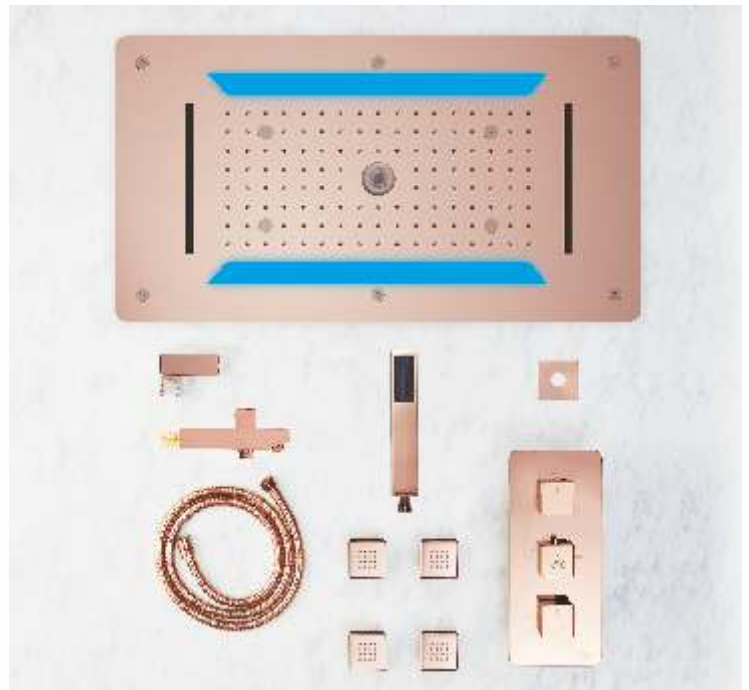

Rose Gold - Stellar Series™

2044 RG - Rose Gold

Complete Set Including:

- Brass Rain Shower | Size: 250 x 250 mm
- Brass Shower Arm | Size: 400 mm
- Single Lever Diverter with Concealed Body (2 Outlets) (15 mm Inlet)
- Hand Shower set with 1.5 mtr. flexible hose & wall hook
- Brass Button Spout

MRP : ₹ 51,000/- | Rose Gold ■

2098 RGA - Rose Gold Option A Complete Set Including :

- **5013-RG** : SS 4 Function Concealed Ceiling Mounted Shower with Installation kit for false ceiling with Chromotherapy (RGB) LED Light. Includes **Remote Control** for LED Lights. (Requires electric point)
Size : 700 x 380 mm
Flows : Rain, Rain-Column, Mist, Dual Waterfall
MRP : ₹ 1,90,000/-
 - **1451-RG** : 4x 2 Function Brass Body Jets
Flows : Massage, Mist
Size : 50 x 50 mm
MRP : ₹ 24,800/-
 - **28118-RG** : Hand Shower set with 1.5 mtr. flexible hose & wall hook
MRP : ₹ 8,250/-
 - **1415-RG** : Brass Button Spout
MRP : ₹ 6,250/-
- Total MRP : ₹ 2,78,300/- | Rose Gold ■

2098 RGB - Rose Gold Option B Complete Set Including :

- **5013-RG** : SS 4 Function Concealed Ceiling Mounted Shower with Installation kit for false ceiling with Chromotherapy (RGB) LED Light. Includes **Remote Control** for LED Lights. (Requires electric point)
Size : 700 x 380 mm
Flows : Rain, Rain-Column, Mist, Dual Waterfall
MRP : ₹ 1,90,000/-
 - **1477-RG** : 4x Brass Body Showers
Size : 140 x 140 mm
MRP : ₹ 32,000/-
 - **28118-RG** : Hand Shower set with 1.5 mtr. flexible hose & wall hook
MRP : ₹ 8,250/-
 - **1415-RG** : Brass Button Spout
MRP : ₹ 6,250/-
- Total MRP : ₹ 2,85,500/- | Rose Gold ■