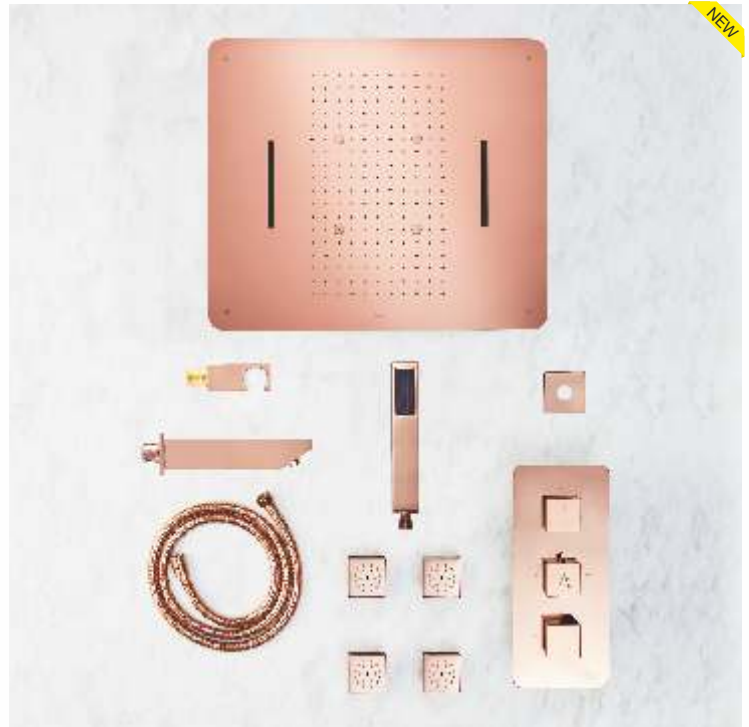

NEW

2101 RGB - Rose Gold Option B Complete Set Including :

1. **5107-RG** : SS 3 Function Concealed Ceiling Mounted Shower with Installation kit for false ceiling
     Size : 580 x 480 mm
     Flows : Rain, Dual Waterfall, Mist
     MRP : ₹ 99,500/-
   - **1451-RG** : 4x 2 Function Brass Body Jets
     Flows : Massage, Mist
     Size : 50 x 50 mm
     MRP : ₹ 24,800/-
   - **28118-RG** : Hand Shower set with 1.5 mtr. flexible hose & wall hook
     MRP : ₹ 8,250/-
   - **1411-RG** : Brass Plain Spout
     MRP : ₹ 4,500/-
   - **2009-RG** : High-Flow Thermostatic Diverter With **Six Outlets** 20 mm Inlet
     MRP : ₹ 49,000/-
   - **1497-RG** : Brass Outlet with in-built Hook
     MRP : ₹ 3,000/-
2. Total MRP : ₹ 1,89,050/- | Rose Gold ☐