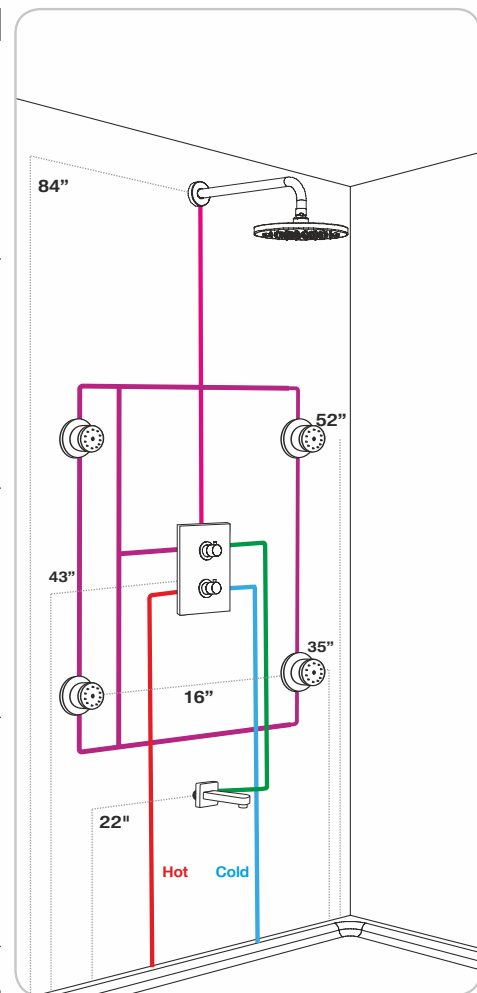

CONCEPT 07

	CODE	PRODUCT IMAGE	DESCRIPTION	QTY	MRP	AMOUNT
SHOWER	4003 + 1128		Brass Rain Shower Size : 250 mm + Brass Shower Arm Size : 400 mm	1	₹5,750/-	₹5,750/-
BODY JET	1448		Brass Body Jet Single Function Size : 60 mm	4	₹2,200/-	₹8,800/-
DIVERTER	2103		Concealed Thermostatic Diverter with control unit for 3-outlets	1	₹18,500/-	₹18,500/-
SPOUT	1406		Brass Plain Spout	1	₹2,350/-	₹2,350/-
Total						₹35,400/-