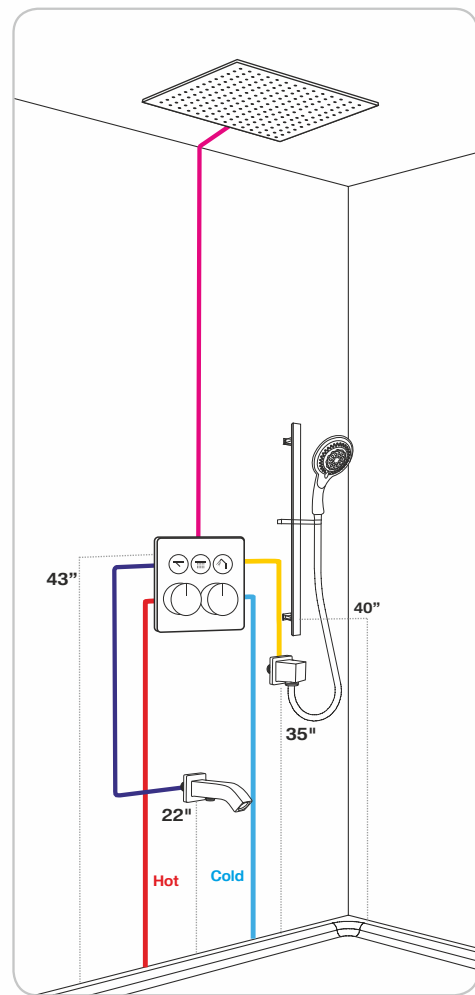

CONCEPT 03

	CODE	PRODUCT IMAGE	DESCRIPTION	QTY	MRP	AMOUNT
SHOWER	5111		SS 1 Function Concealed Ceiling Mounted Shower with Installation kit for false ceiling Flows : Rain Size : 350 x 350 mm	1	₹17,500/-	₹17,500/-
DIVERTER	2093WG White Glass		Thermostatic Click-Select™ Diverter with Three Outlets & Flow Control (White Glass Plate) 20 mm Inlet	1	₹49,900/-	₹49,900/-
SPOUT	1453		Brass Plain Spout	1	₹1,650/-	₹1,650/-
HAND SHOWER	28040 + 1441 + 1149 + 1446		ABS Multi-Function Hand Shower + Brass Sliding Shower Rail + Brass Wall Outlet + High Pressure Extensible Shower Hose	1	₹9,750/-	₹9,750/-

Total **₹78,800/-**