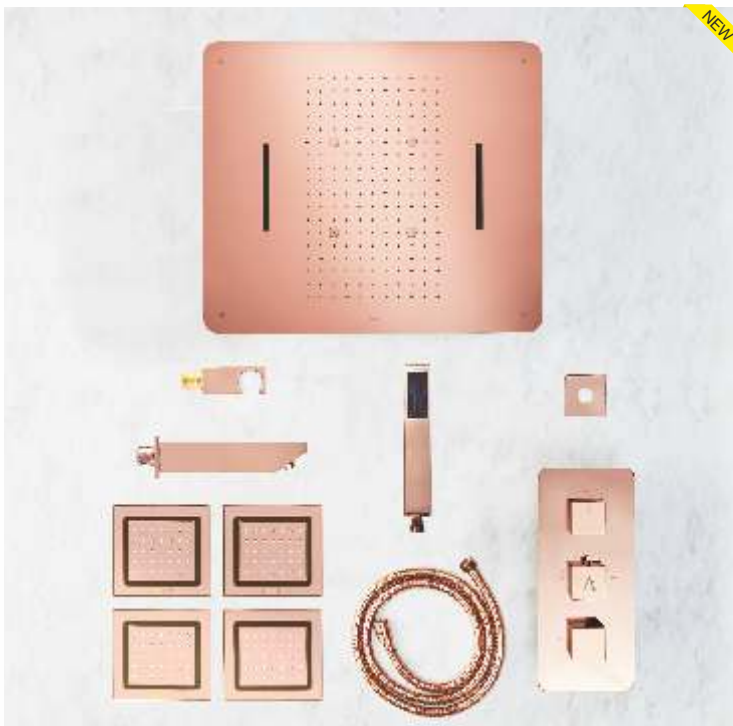

NEW

2101 RGC - Rose Gold Option C Complete Set Including :

1. **5107-RG** : SS 3 Function Concealed Ceiling Mounted Shower with Installation kit for false ceiling
     Size : 580 x 480 mm
     Flows : Rain, Dual Waterfall, Mist
     MRP : ₹ 99,500/-
   - **1477-RG** : 4x Brass Body Showers
     Size : 140 x 140 mm
     MRP : ₹ 32,000/-
   - **28118-RG** : Hand Shower set with 1.5 mtr. flexible hose & wall hook
     MRP : ₹ 8,250/-
   - **2009-RG** : High-Flow Thermostatic Diverter With **Six Outlets** 20 mm Inlet
     MRP : ₹ 49,000/-
   - **1411-RG** : Brass Plain Spout
     MRP : ₹ 4,500/-
   - **1497-RG** : Brass Outlet with in-built Hook
     MRP : ₹ 3,000/-
2. Total MRP : ₹ 1,96,250/- | Rose Gold ☐