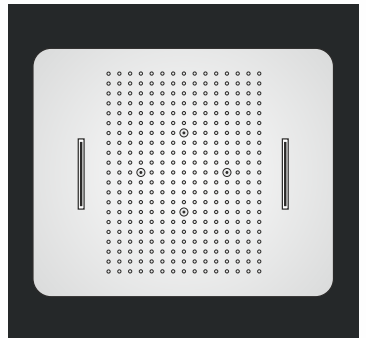

5107
SS 3 Function Concealed Ceiling Mounted Shower with Installation kit for false ceiling
Flows : **Rain, Dual Waterfall, Mist**
Size : 580 x 480 mm
MRP : ₹ 70,000/-