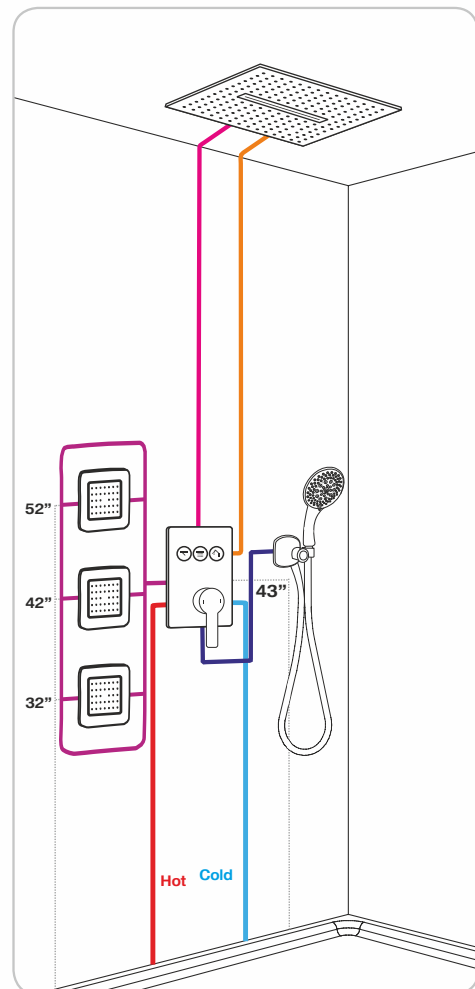

CONCEPT 04

	CODE	PRODUCT IMAGE	DESCRIPTION	QTY	MRP	AMOUNT
SHOWER	5113		SS 2 Function Concealed Ceiling Mounted Shower with Installation kit for false ceiling Flows : Rain, Waterfall Size : 350 x 350 mm	1	₹22,000/-	₹22,000/-
BODY SHOWER	1499		ABS Body Shower Built-in concealed system Size : 140 x 140 mm	3	₹4,650/-	₹13,950/-
DIVERTER	2068		High Flow Single Lever Diverter with 3-outlets (Go-Click Select) 20 mm Inlets & Outlets	1	₹33,750/-	₹33,750/-
HAND SHOWER	28155 + 1426 + 30007		ABS Multi-Function Hand Shower + Wall Outlet with In-built Hook with Go-Click Select Control Button + Extensible Shower Hose (SS)	1	₹9,375/-	₹9,375/-

Total **₹79,075/-**