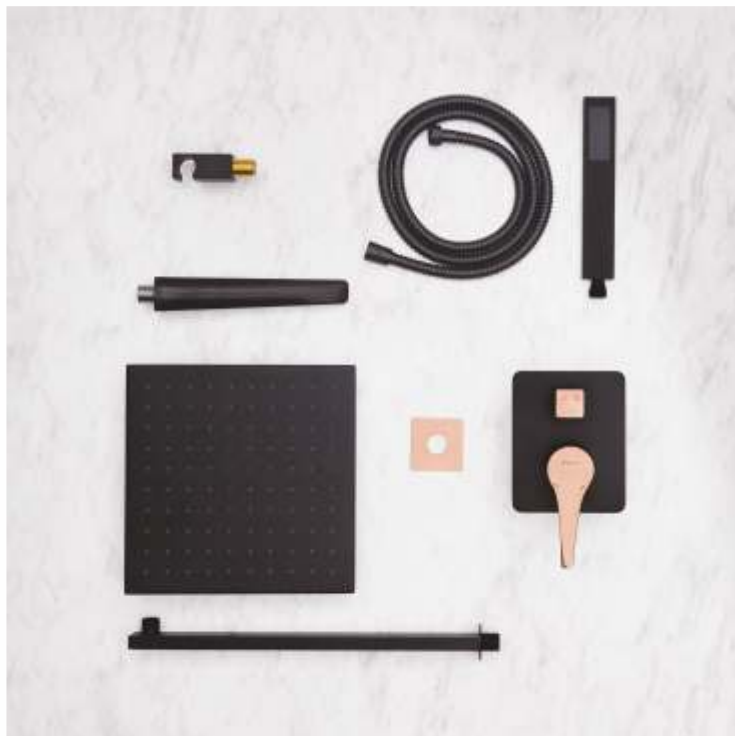

2050

Complete Set Including:

- Brass Rain Shower | Size : 250 x 250mm
- Brass Shower Arm | Size : 400 mm
- Single Lever Diverter with Concealed Body (3 Outlets) (15 mm Inlet)
- Hand Shower set with 1.5 mtr Flexible Hose & Wall Outlet with in-Built hook
- Brass Plain Spout