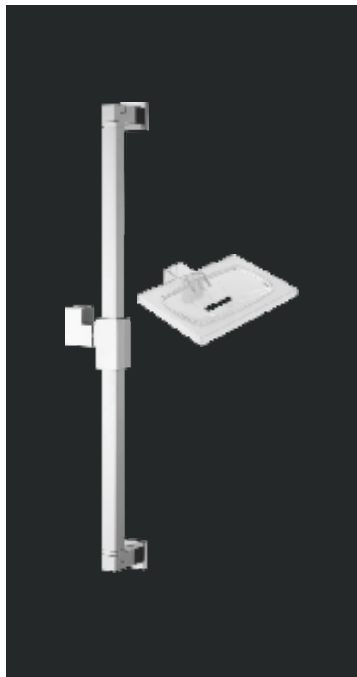

1476
Brass Shower Arm
Size : 400 mm
MRP : ₹ 2,750/-

1488
Brass Shower Arm
Size : 600 mm
MRP : ₹ 3,600/-

1457
Brass Vertical Shower Arm
Size : 200 mm
MRP : ₹ 1,750/-

1458
Brass Vertical Shower Arm
Size : 200 mm
MRP : ₹ 1,300/-

1455
Brass Shower Arm
Size : 200 mm
MRP : ₹ 1,650/-

1456
Brass Shower Arm
Size : 160 mm
MRP : ₹ 1,200/-

1475
Brass Adjustable
Shower Arm
Size : 250 mm
MRP : ₹ 2,300/-

Shower Rails

1198
ABS Slide Shower Rail with Soap Dish
Size : 600 mm
MRP : ₹ 2,500/-

28011
ABS Slide Shower Rail with Soap Dish
Size : 600 mm
MRP : ₹ 1,200/-

1441
Brass Slide Shower Rail
Size : 700 mm
MRP : ₹ 6,000/-

SHOWER PANELS

Single-Lever Shower Panels

1257 - Retro
Stainless Steel Shower Panel (Matt Finish)
Size : 1420 x 180 mm
MRP : ₹ 29,500/-